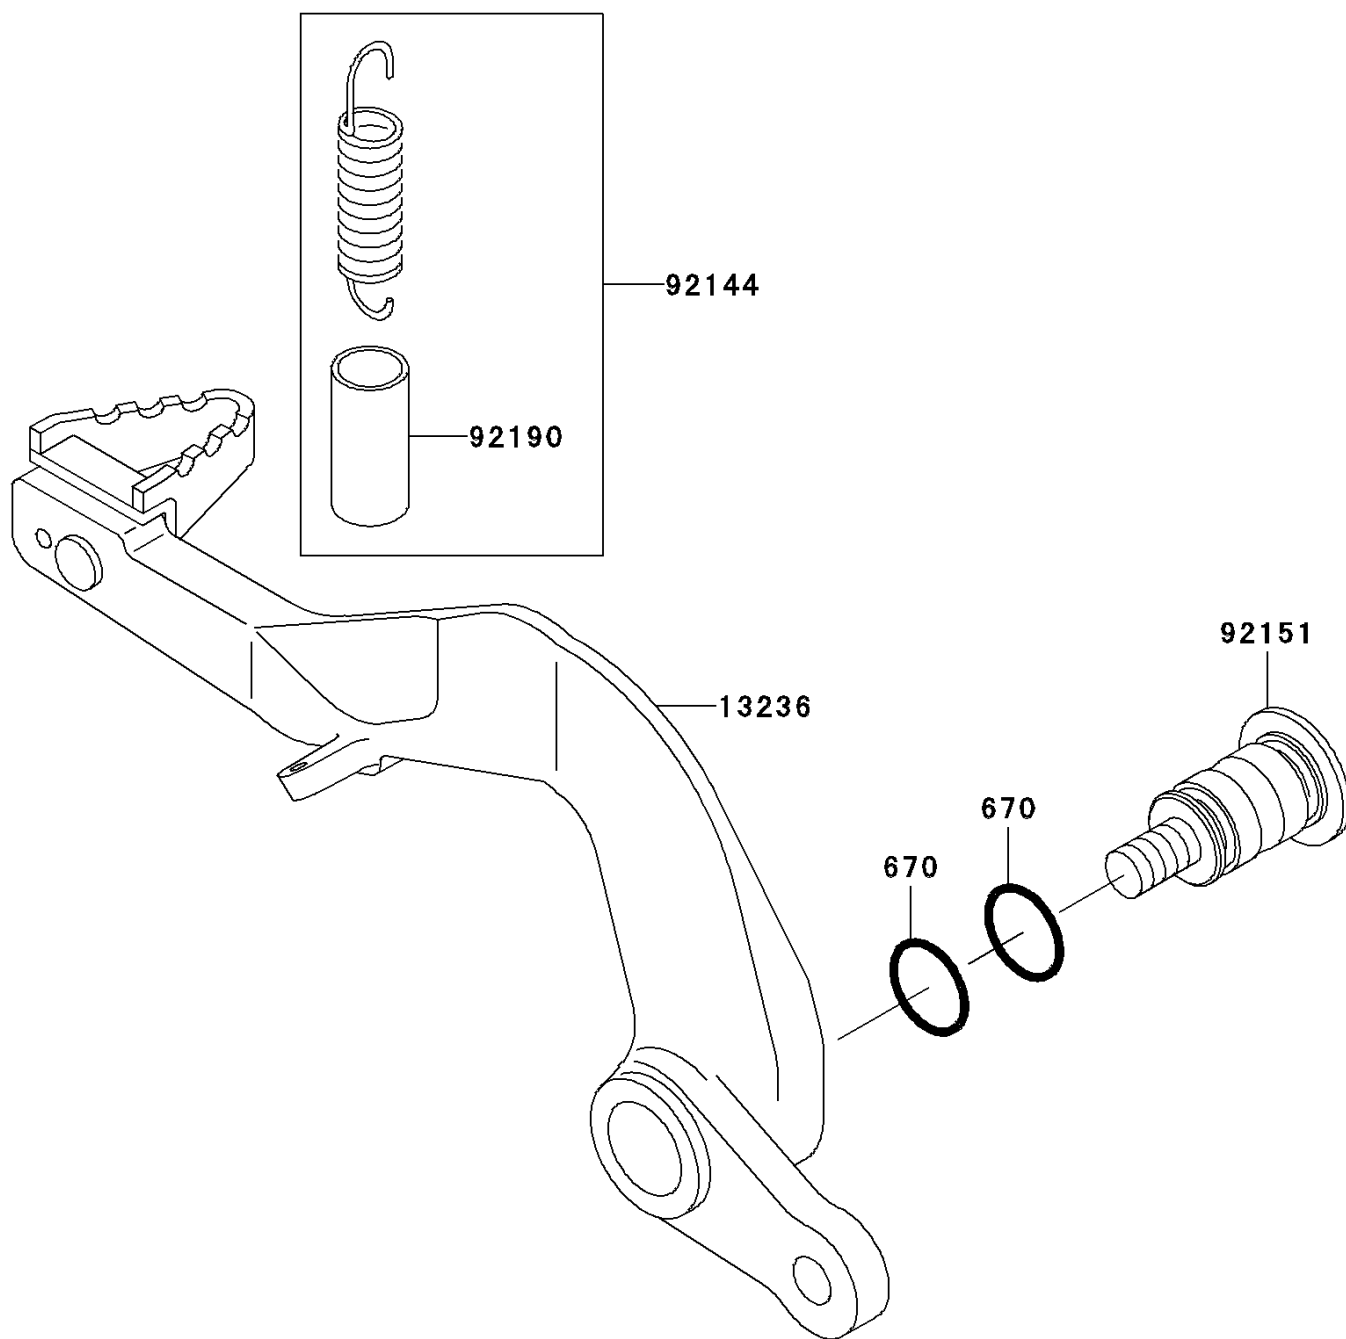

2003 KX85

PARTS DIAGRAM

Brake Pedal

Kawasaki

Let the Good Times Roll®

F2260

2003 KX85

PARTS LIST

Brake Pedal

Kawasaki

Let the Good Times Roll®

ITEM NAME

PART NUMBER

QUANTITY
