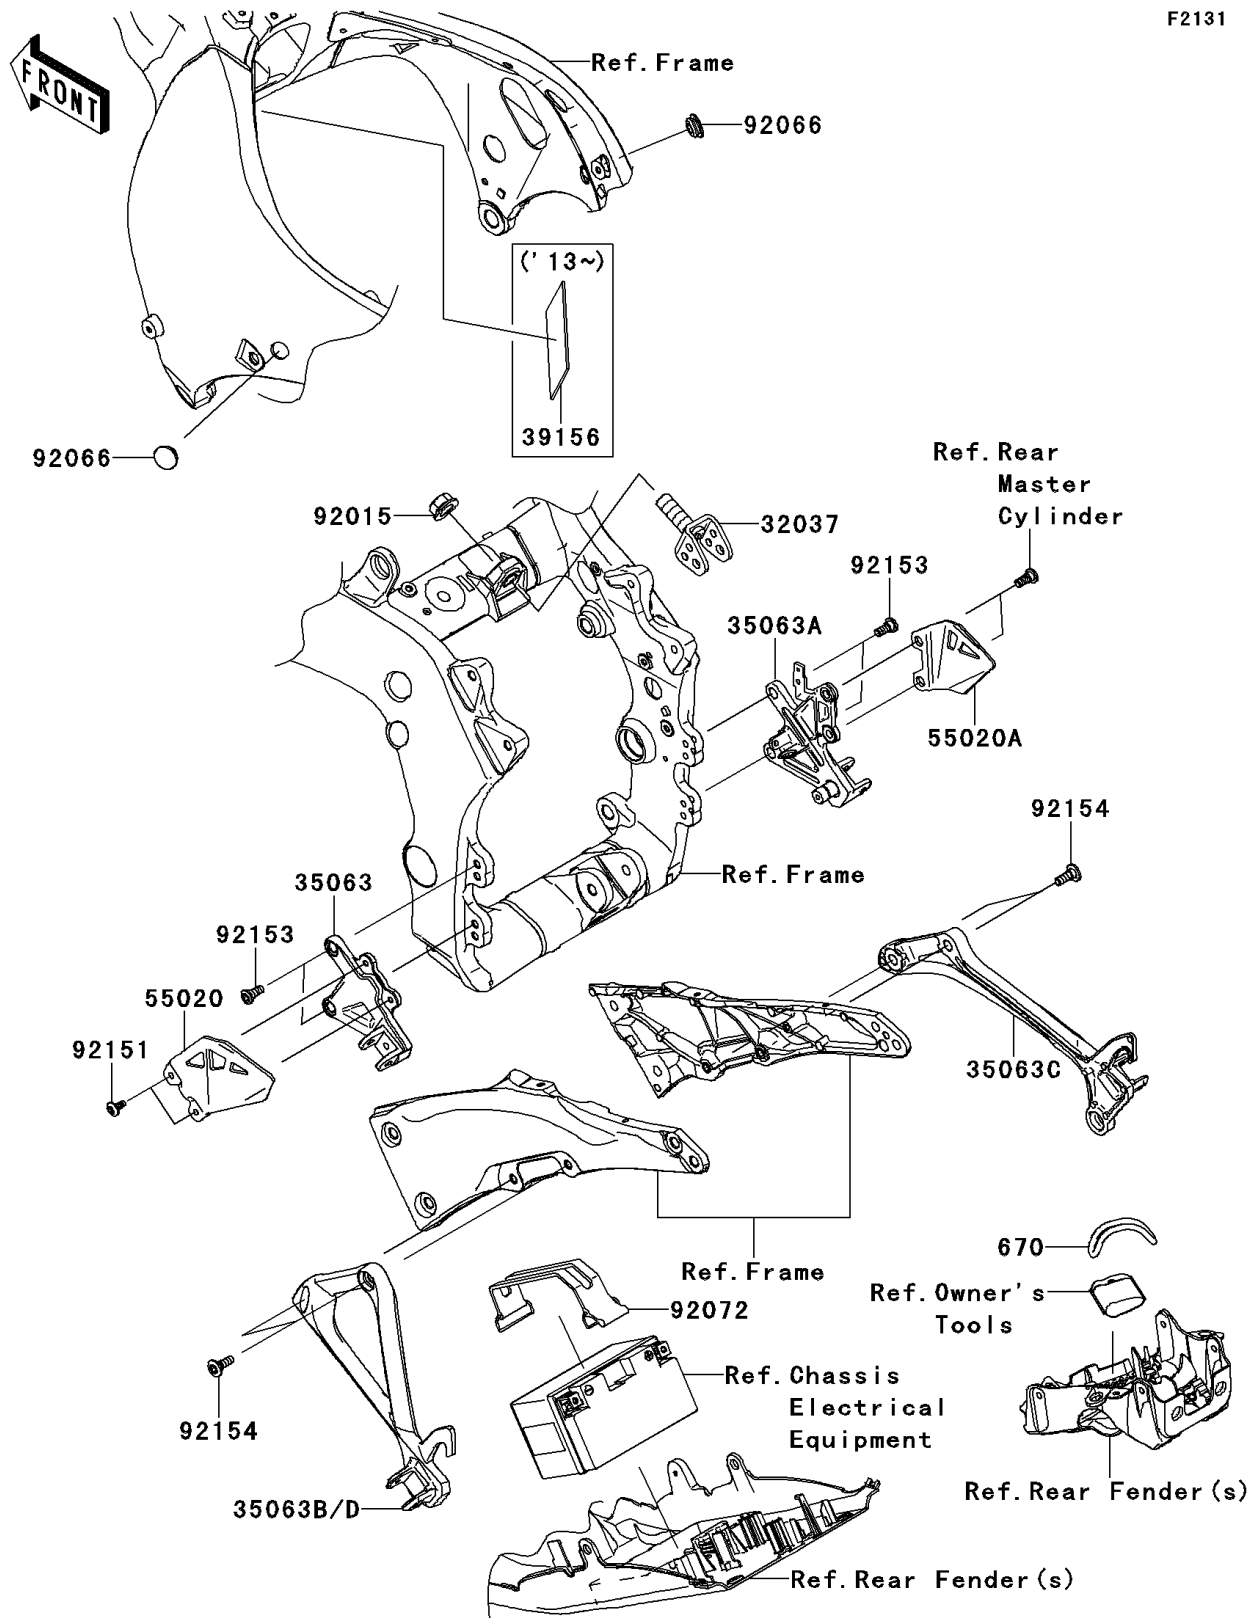

2013 NINJA[®] ZX[™]-10R ABS

PARTS DIAGRAM

Frame Fittings

F2131

2013 NINJA® ZX™-10R ABS

PARTS LIST

Frame Fittings

ITEM NAME	PART NUMBER	QUANTITY
BRACKET-SHOCKABSORBER (Ref # 32037)	32037-0149	1
STAY,FR STEP,LH,F.S.BLACK (Ref # 35063)	35063-0697-18R	1
STAY,FR STEP,RH,F.S.BLACK (Ref # 35063A)	35063-0698-18R	1
STAY,RR STEP,RH,F.S.BLACK (Ref # 35063C)	35063-0700-18R	1
STAY,RR STEP,LH,F.S.BLACK (Ref # 35063D)	35063-0852-18R	1
PAD,50X115X2 (Ref # 39156)	39156-0923	1
GUARD,FR STEP,LH (Ref # 55020)	55020-0569	1
GUARD,FR STEP,RH (Ref # 55020A)	55020-0570	1
NUT,FLANGED,16MM (Ref # 92015)	92015-1316	1
PLUG,17MM (Ref # 92066)	92066-1320	2
BAND,L=168 (Ref # 92072)	92072-1306	1
BOLT,SOCKET,6X14 (Ref # 92151)	92151-1654	2
BOLT,SOCKET,8X20 (Ref # 92153)	92153-1621	4
BOLT,SOCKET,8X23 (Ref # 92154)	92154-0300	4
O RING,54.6X5.7 (Ref # 670)	670B5055	1