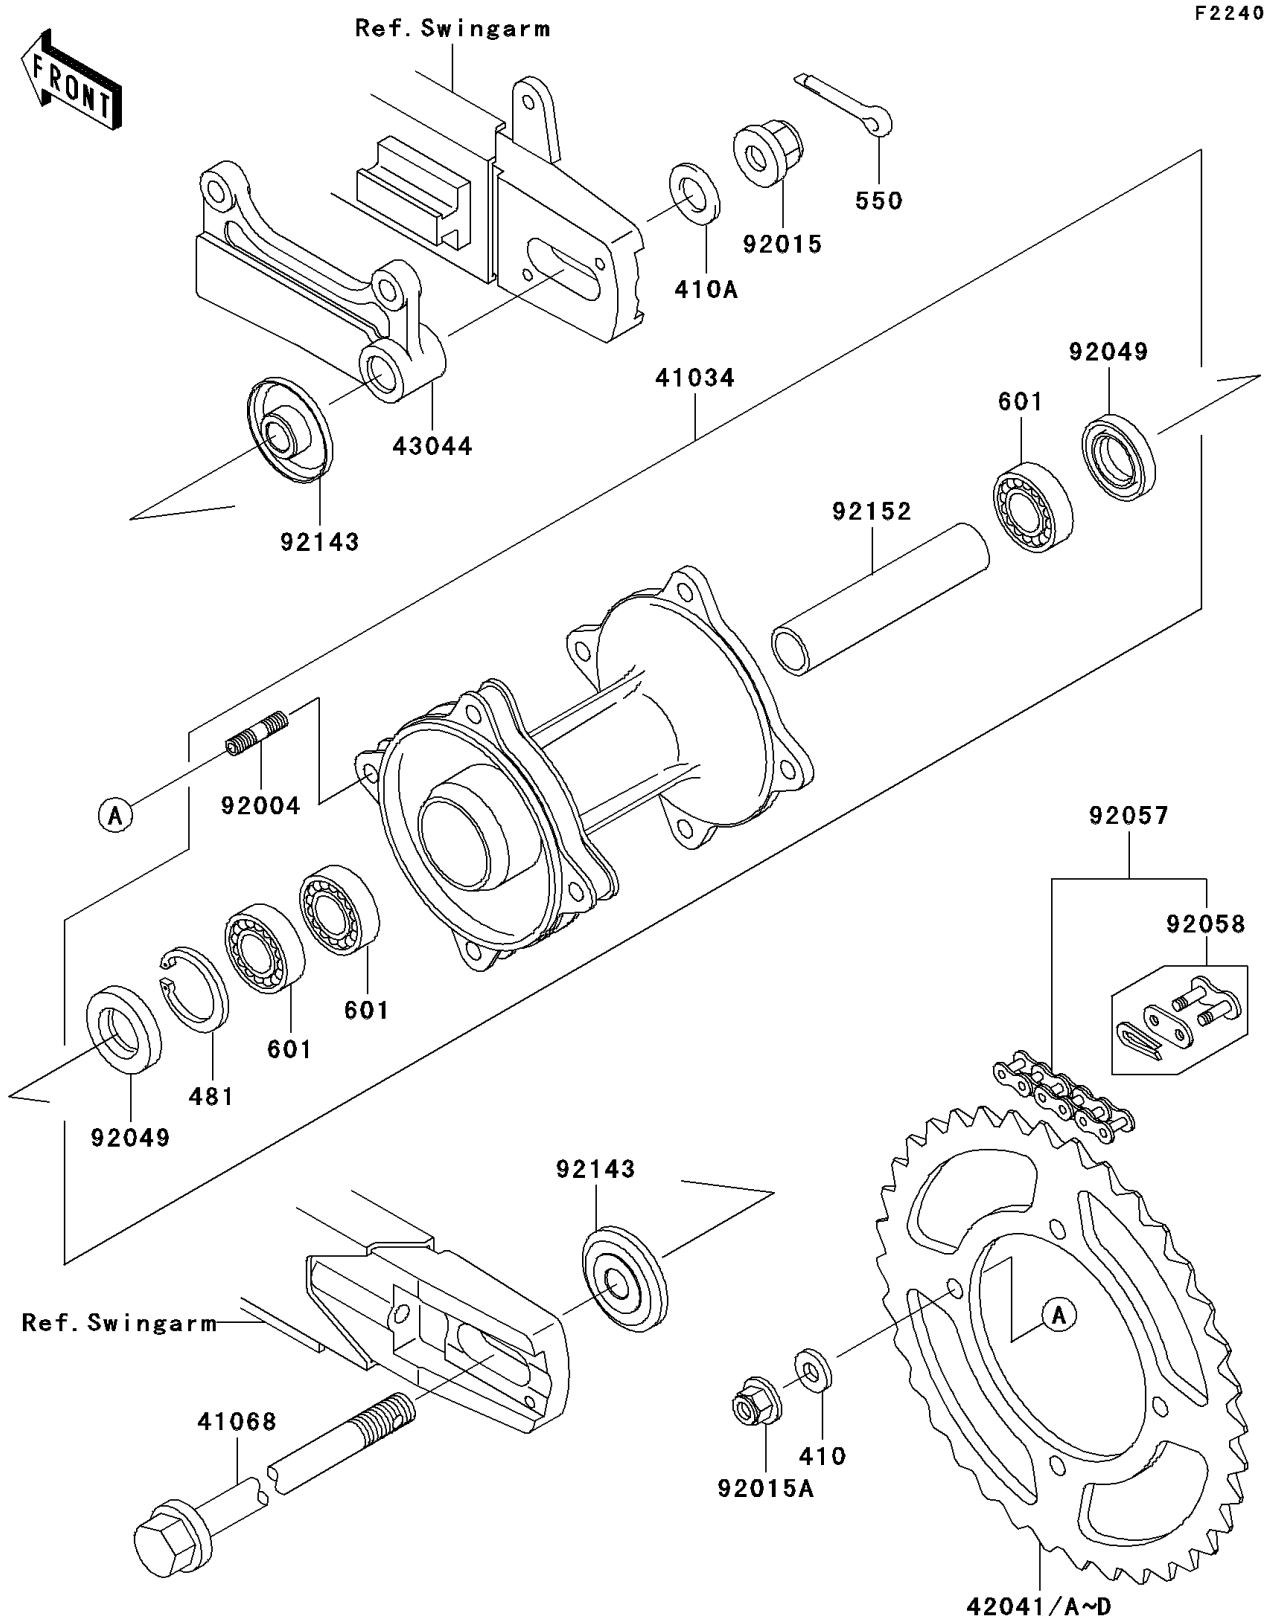

2004 KX85

PARTS DIAGRAM

Rear Hub

2004 KX85

PARTS LIST

Rear Hub

ITEM NAME

PART NUMBER

QUANTITY
