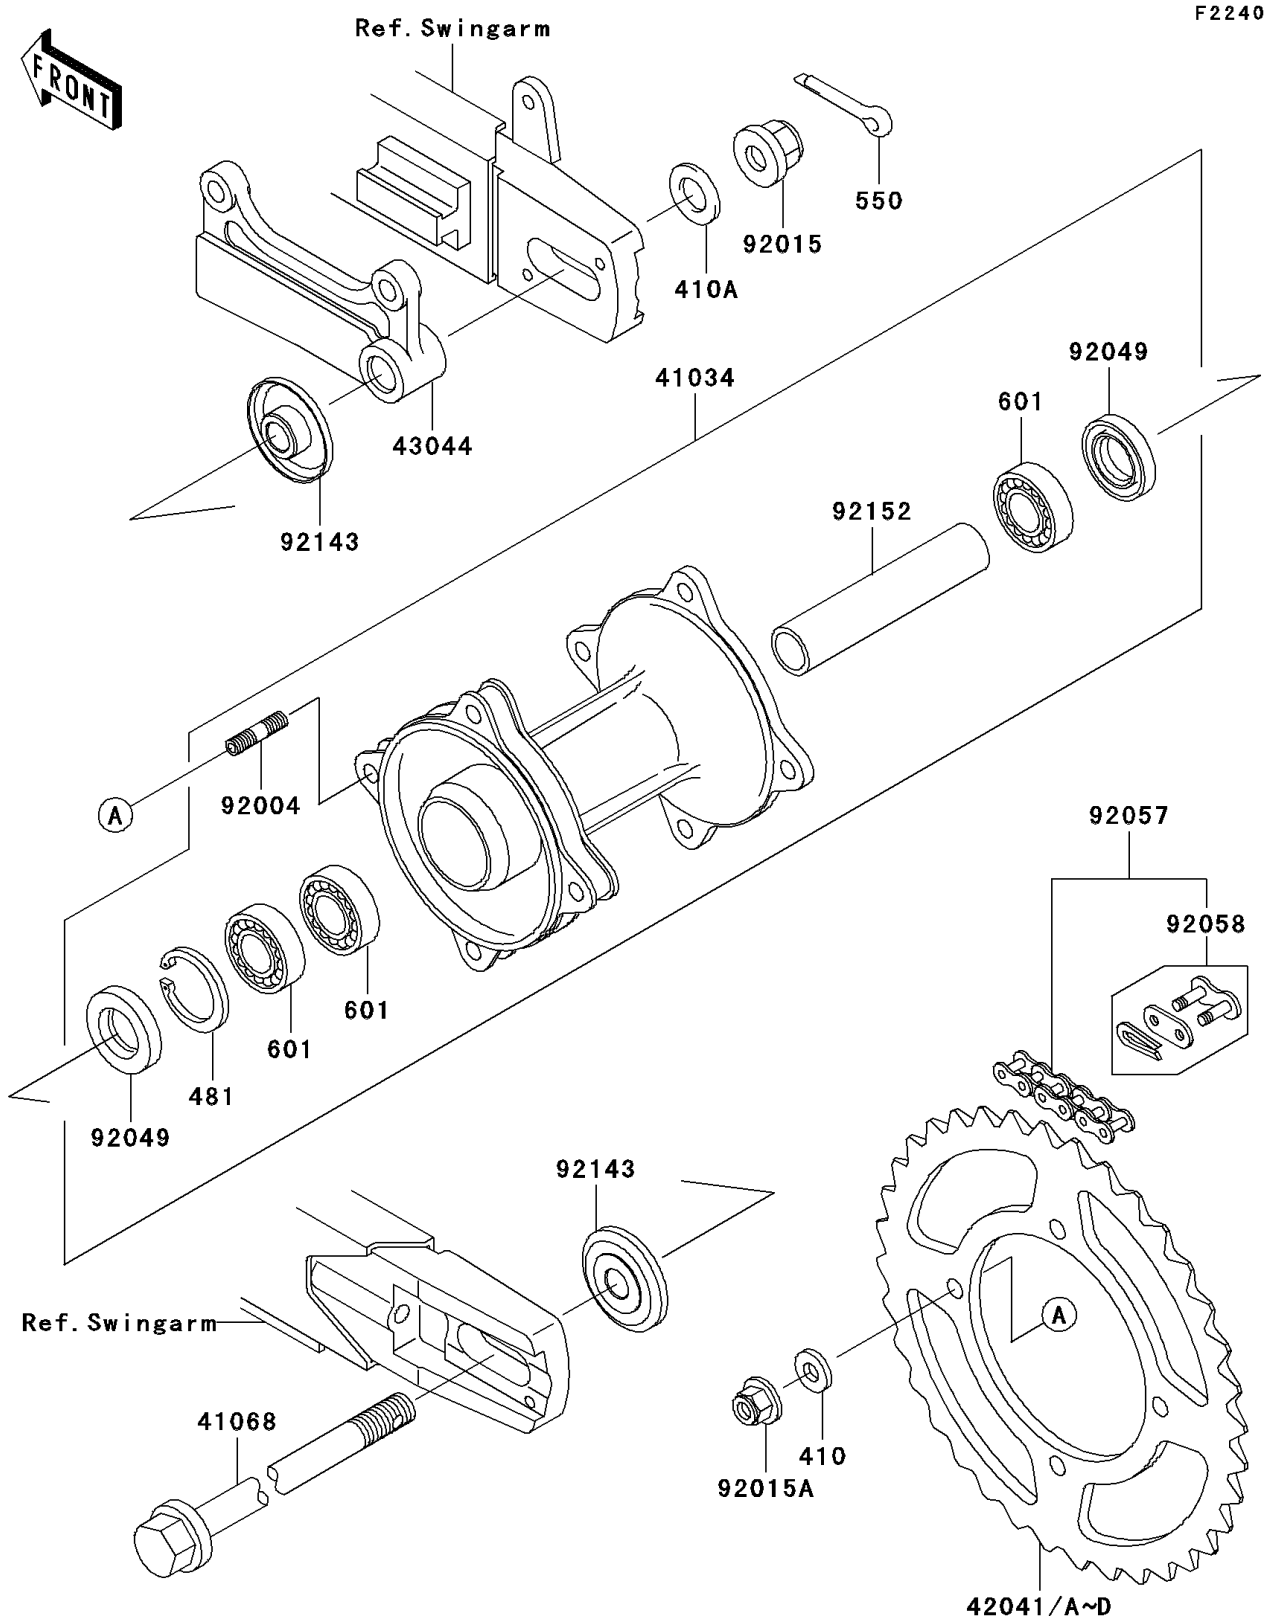

2003 KX85

PARTS DIAGRAM

Rear Hub

2003 KX85

PARTS LIST

Rear Hub

Kawasaki

Let the Good Times Roll®

| ITEM NAME | PART NUMBER | QUANTITY |
|--|-------------|----------|
| WASHER-PLAIN-SMALL,8MM (Ref # 410) | 410B0800 | 4 |
| WASHER-PLAIN-SMALL,14MM (Ref # 410A) | 410B1400 | 1 |
| CIRCLIP-TYPE-C,35MM (Ref # 481) | 481J3500 | 1 |
| PIN-COTTER,2.5X20 (Ref # 550) | 550D2520 | 1 |
| BEARING-BALL (Ref # 601) | 601B6202UU | 3 |
| DRUM-ASSY,REAR BRAKE (Ref # 41034) | 41034-1323 | 1 |
| AXLE,RR (Ref # 41068) | 41068-1401 | 1 |
| SPROCKET-HUB,49T (Ref # 42041) | 42041-1207 | 1 |
| SPROCKET-HUB,48T (Ref # 42041A) | 42041-1227 | 1 |
| SPROCKET-HUB,50T (Ref # 42041B) | 42041-1228 | 1 |
| SPROCKET-HUB,51T (Ref # 42041C) | 42041-1229 | 1 |
| SPROCKET-HUB,52T (Ref # 42041D) | 42041-1245 | 1 |
| HOLDER-COMP-CALIPER (Ref # 43044) | 43044-1122 | 1 |
| STUD,8X16 (Ref # 92004) | 92004-1183 | 4 |
| NUT,FLANGED,14MM (Ref # 92015) | 92015-1401 | 1 |
| NUT,8MM (Ref # 92015A) | 92015-1432 | 4 |
| SEAL-OIL (Ref # 92049) | 92049-1469 | 2 |
| CHAIN,DRIVE,DID420DS2X120L (Ref # 92057) | 92057-1496 | 1 |
| JOINT-CHAIN,DRIVE (Ref # 92058) | 92058-1086 | 1 |
| COLLAR,RR AXLE,L=12.5 (Ref # 92143) | 92143-1938 | 2 |
| COLLAR,RR BRAKE DRUM,L=95 (Ref # 92152) | 92152-1090 | 1 |