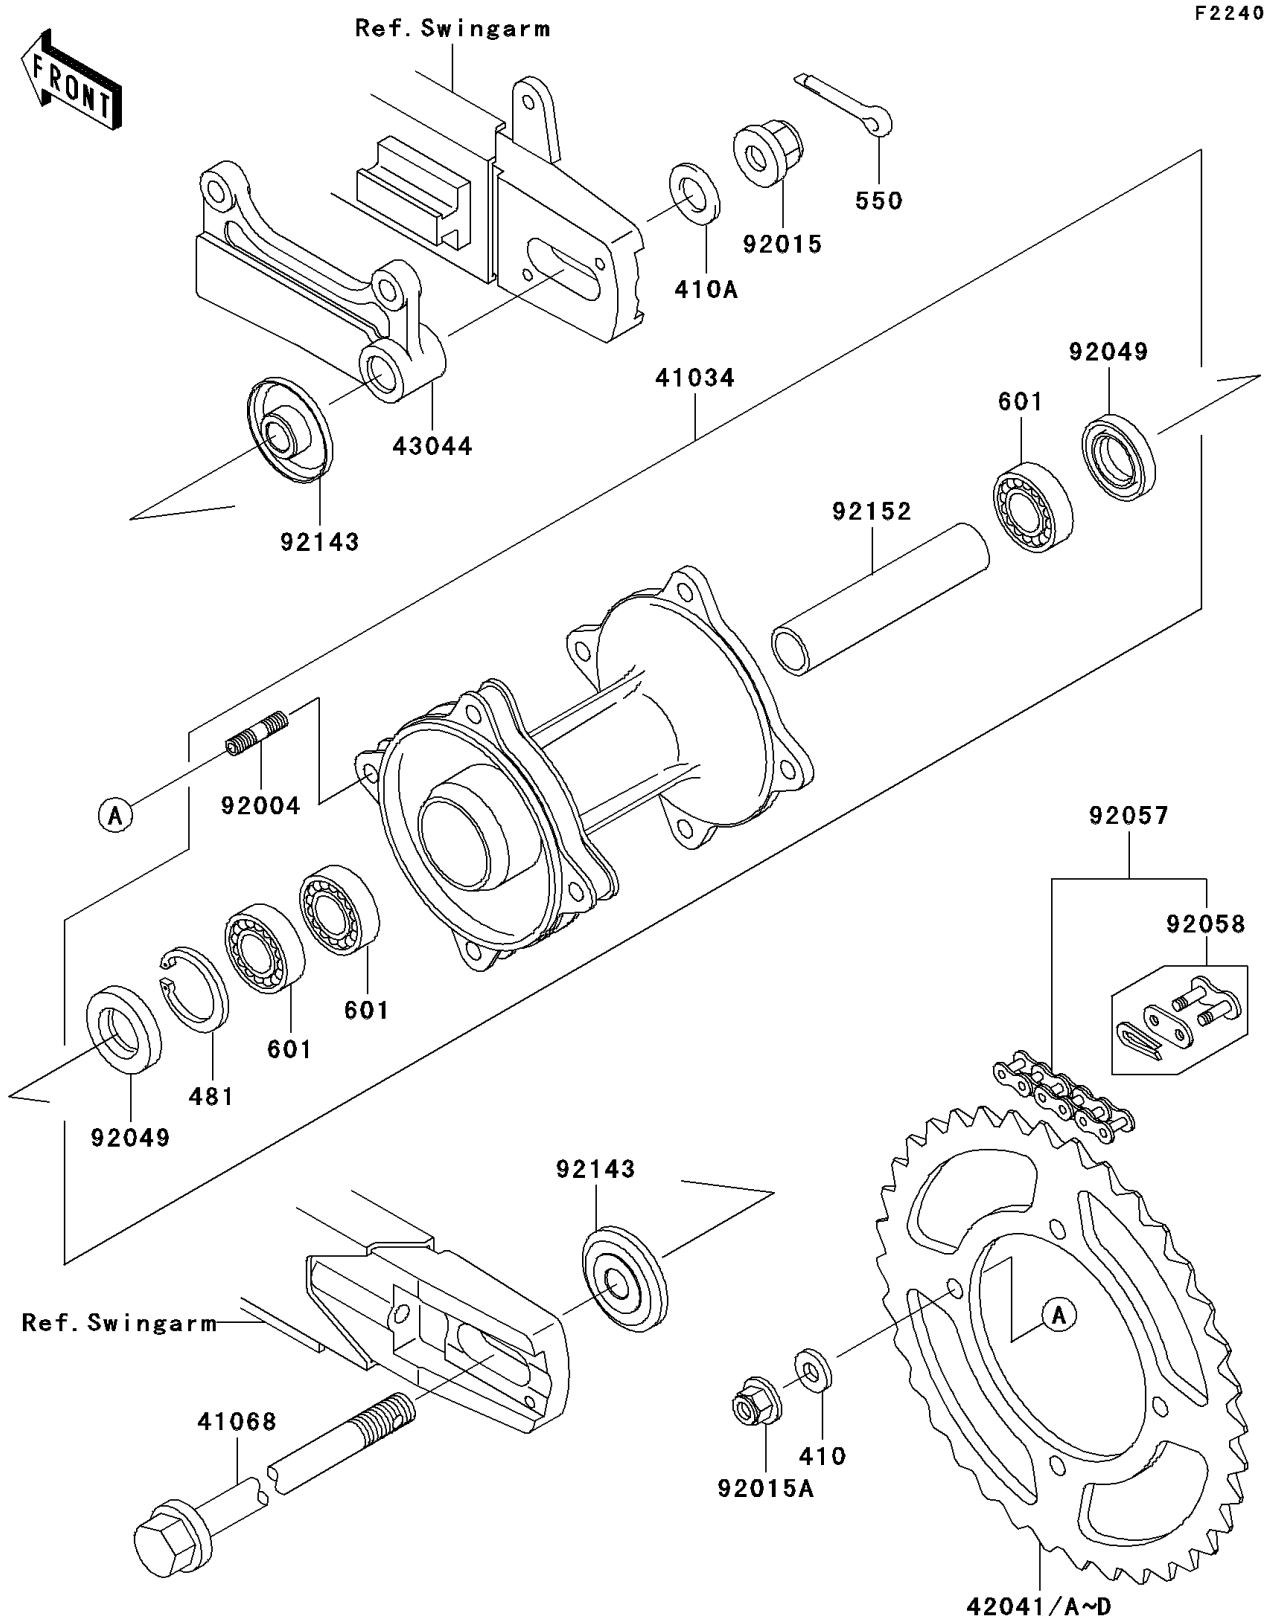

2005 KX85

PARTS DIAGRAM

Rear Hub

2005 KX85

PARTS LIST

Rear Hub

ITEM NAME

PART NUMBER

QUANTITY
