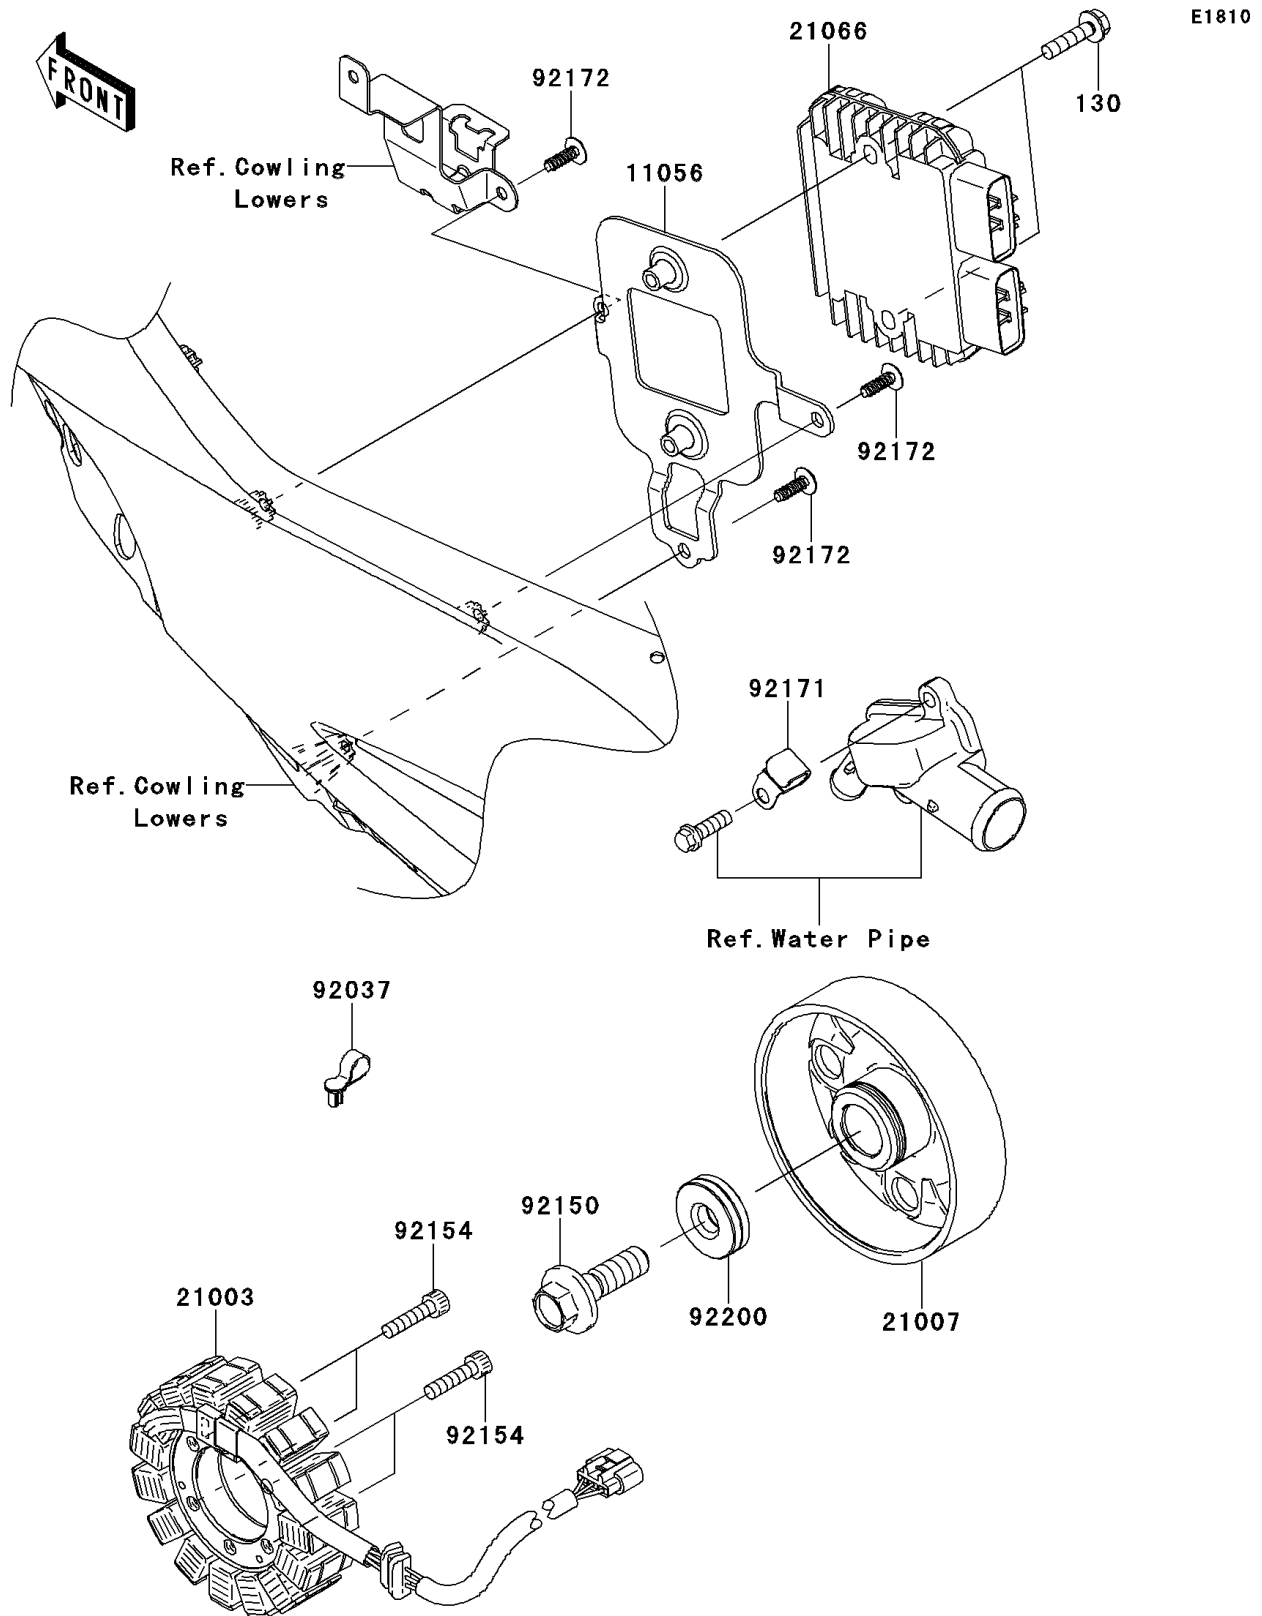

2013 NINJA[®] ZX[™]-10R ABS

PARTS DIAGRAM

Generator

2013 NINJA® ZX™-10R ABS

PARTS LIST

Generator

ITEM NAME	PART NUMBER	QUANTITY
BRACKET,REGULATOR (Ref # 11056)	11056-0191	1
STATOR (Ref # 21003)	21003-0107	1
ROTOR (Ref # 21007)	21007-0157	1
REGULATOR-VOLTAGE (Ref # 21066)	21066-0028	1
CLAMP,SPEED,L=43 (Ref # 92037)	92037-1290	1
BOLT,12X40 (Ref # 92150)	92150-1717	1
BOLT,SOCKET,6X25 (Ref # 92154)	92154-0477	4
CLAMP (Ref # 92171)	92171-0534	1
SCREW,TAPPING,5X16 (Ref # 92172)	92172-0175	3
WASHER,12X34X9 (Ref # 92200)	92200-0369	1
BOLT-FLANGED,6X25 (Ref # 130)	130BA0625	2