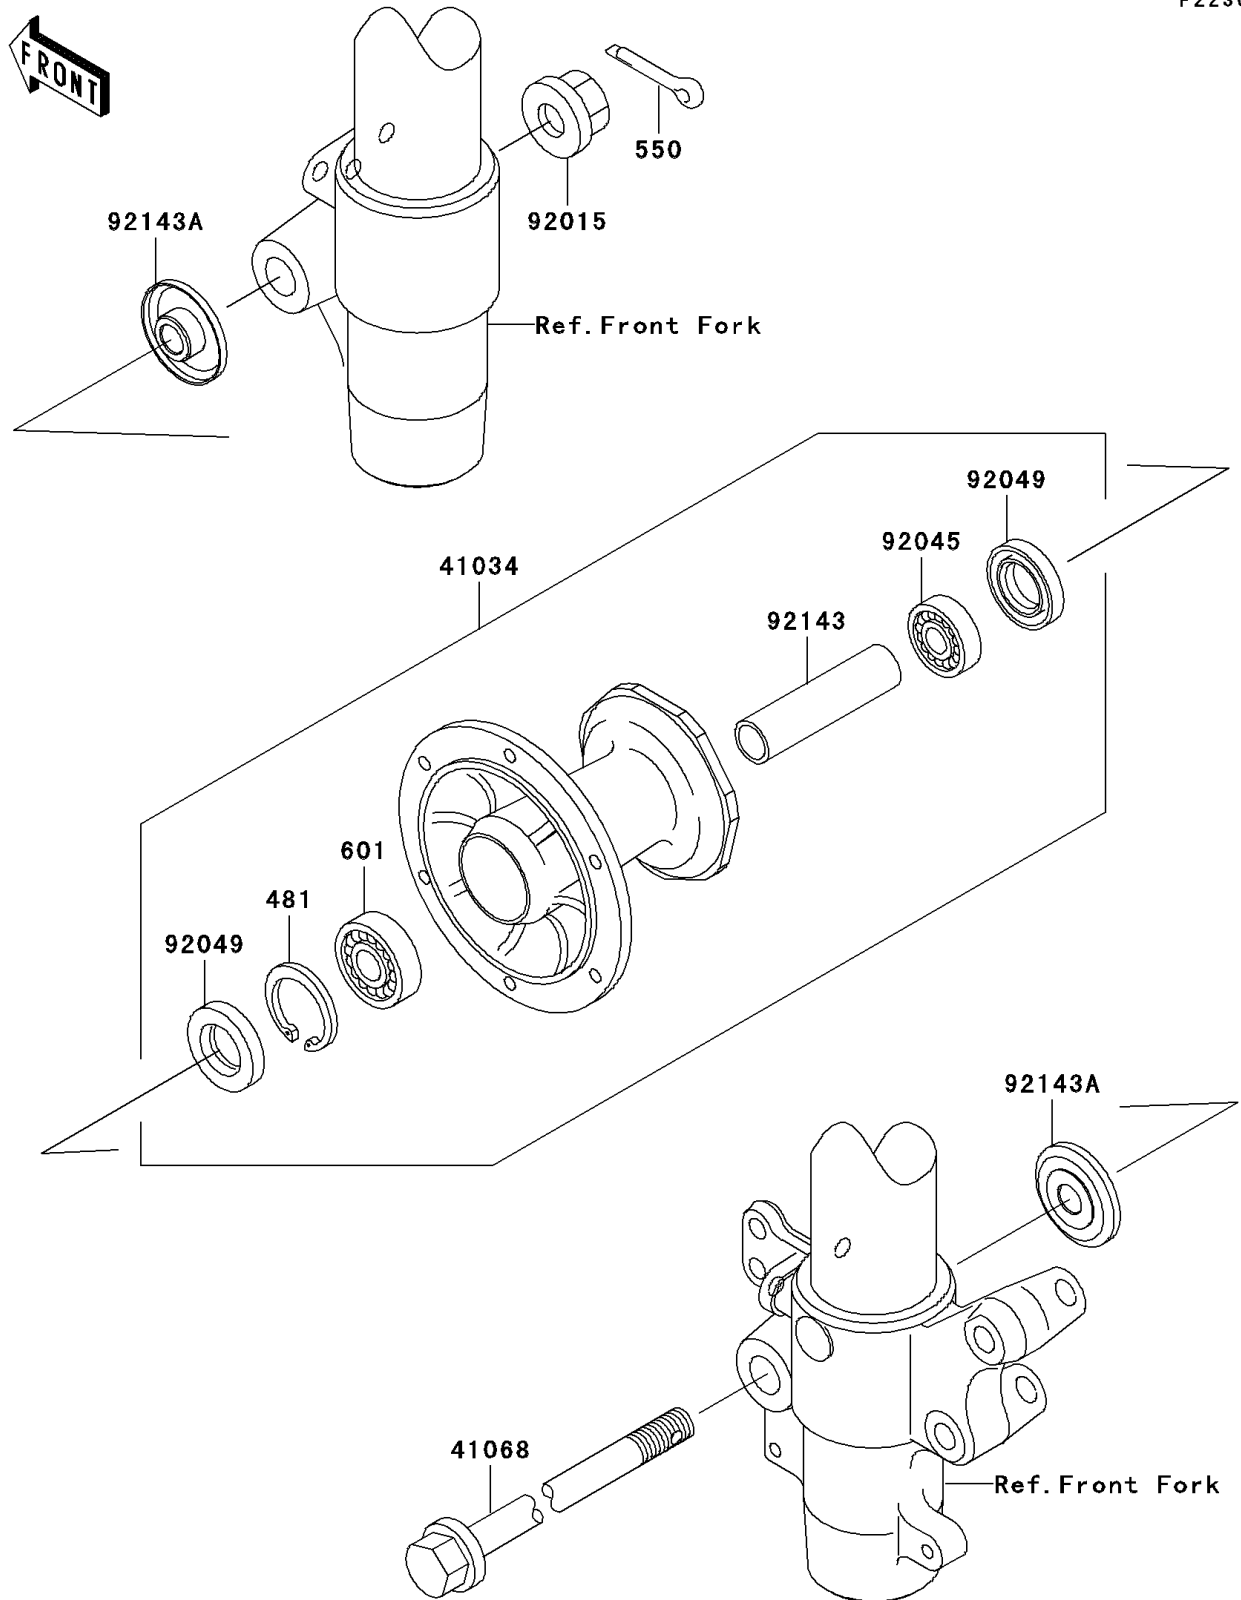

2003 KX85

PARTS DIAGRAM

Front Hub

F2230

2003 KX85

PARTS LIST

Front Hub

Kawasaki

Let the Good Times Roll®

ITEM NAME

PART NUMBER

QUANTITY
