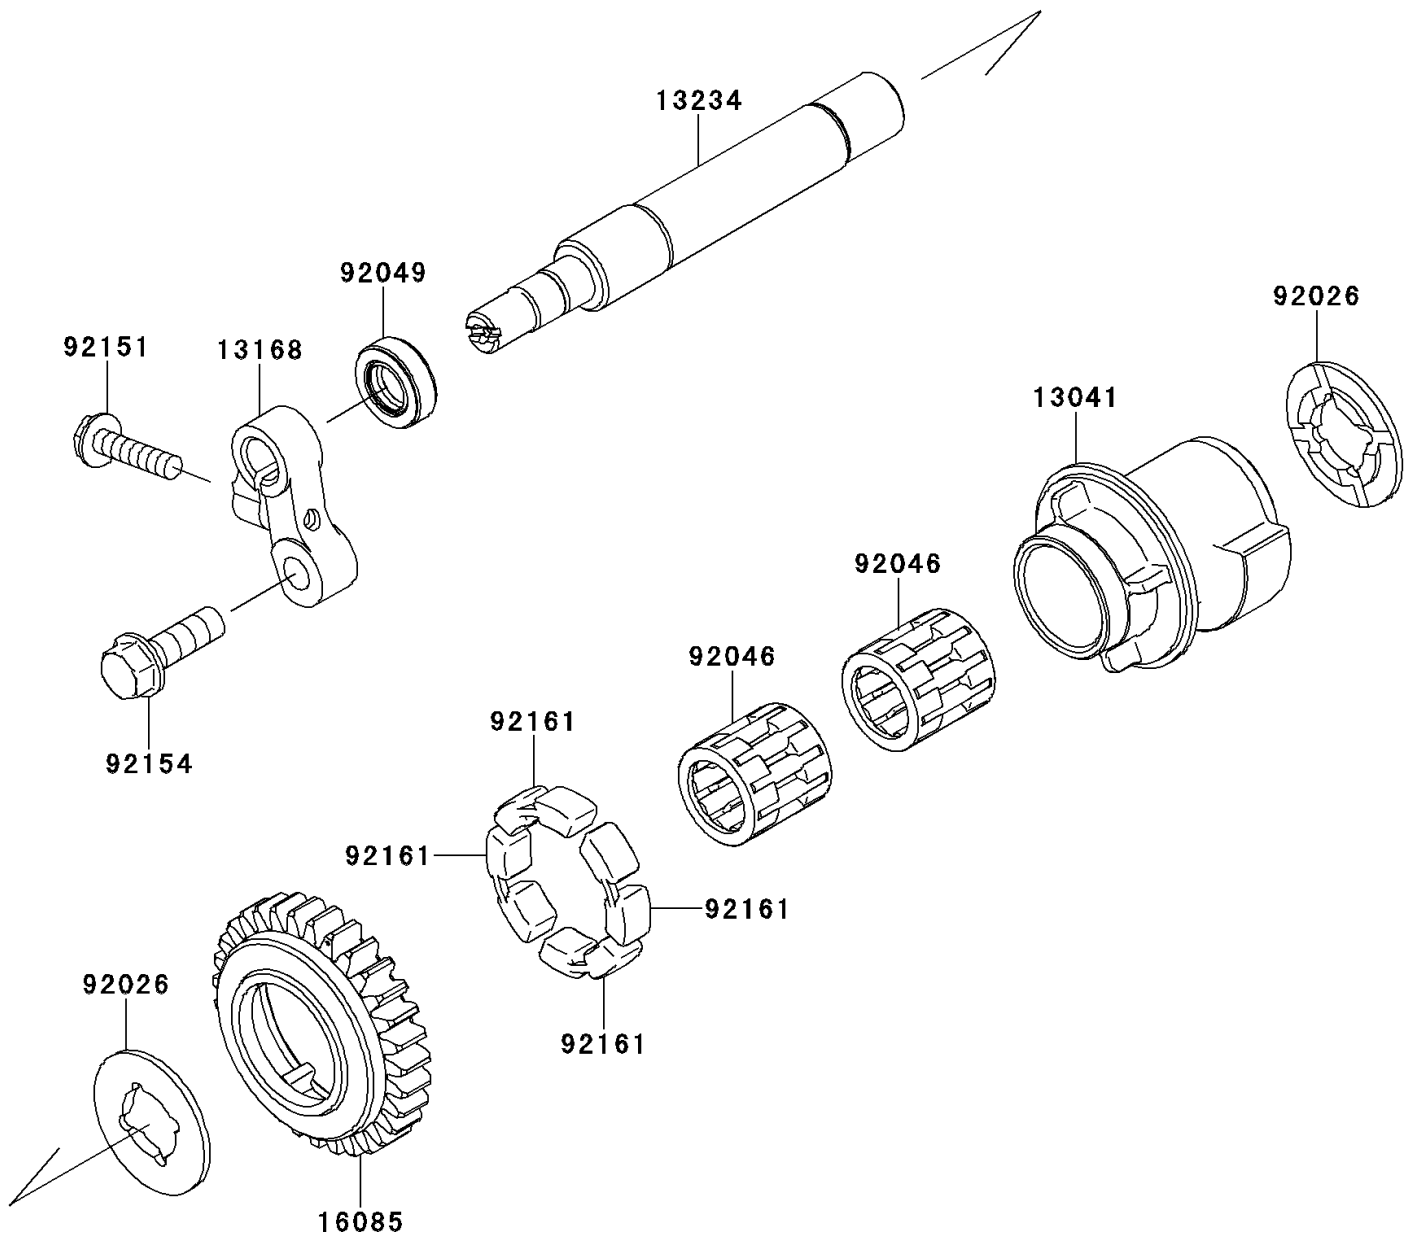

2012 NINJA® ZX™-10R ABS

PARTS DIAGRAM

Balancer

E1323

2012 NINJA® ZX™-10R ABS

PARTS LIST

Balancer

ITEM NAME	PART NUMBER	QUANTITY
BALANCER (Ref # 13041)	13041-0035	1
LEVER (Ref # 13168)	13168-0115	1
SHAFT-COMP (Ref # 13234)	13234-0589	1
GEAR,BALANCER,31T (Ref # 16085)	16085-0144	1
SPACER (Ref # 92026)	92026-0082	2
BEARING-NEEDLE (Ref # 92046)	92046-1266	2
SEAL-OIL (Ref # 92049)	92049-0720	1
BOLT,FLANGED-SMALL,6X25 (Ref # 92151)	92151-1930	1
BOLT,FLANGED,8X25 (Ref # 92154)	92154-0413	1
DAMPER (Ref # 92161)	92161-1055	4