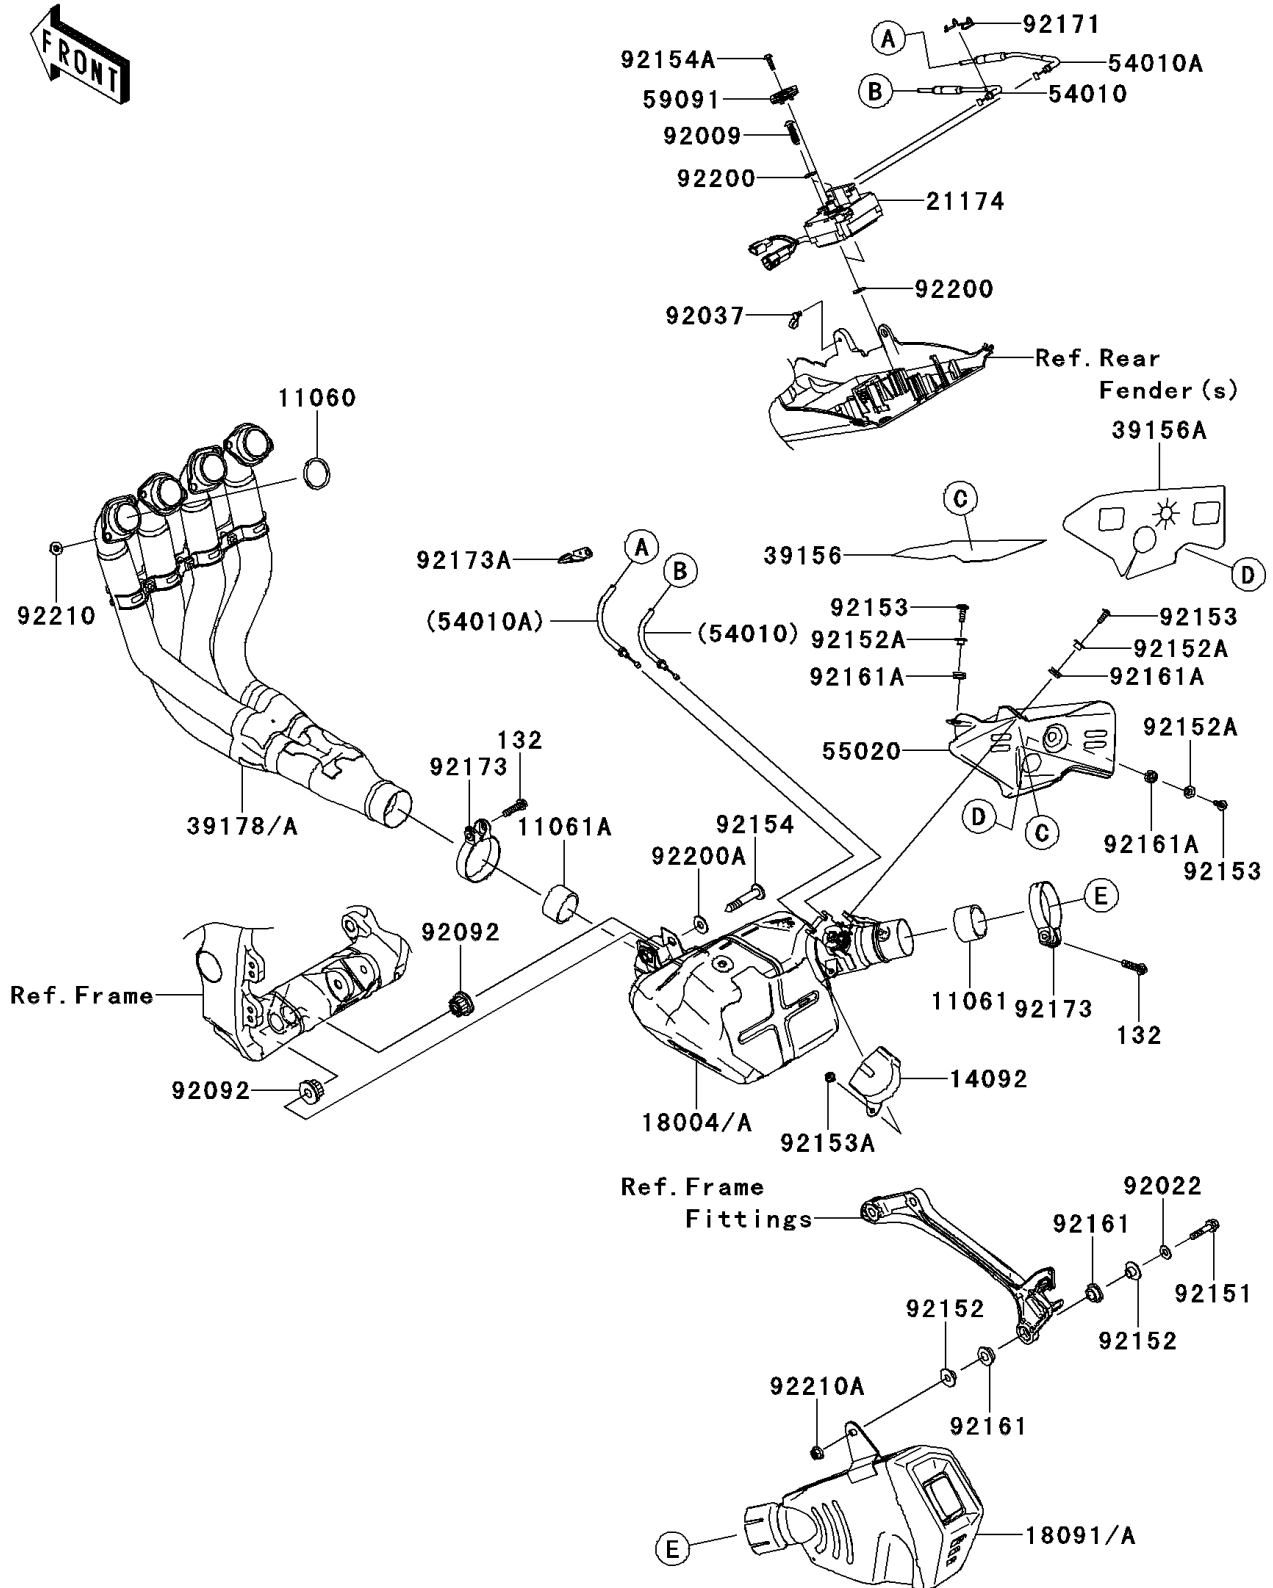

2013 NINJA[®] ZX[™]-10R ABS

PARTS DIAGRAM

Muffler(s)

E1140

2013 NINJA® ZX™-10R ABS

PARTS LIST

Muffler(s)

ITEM NAME	PART NUMBER	QUANTITY
GASKET,EXHAUST PIPE (Ref # 11060)	11060-1203	4
GASKET,50.8X62X30 (Ref # 11061)	11061-0447	1
GASKET,54X62X30 (Ref # 11061A)	11061-0448	1
COVER,PULLEY (Ref # 14092)	14092-0705	1
CHAMBER-PREMUFLER (Ref # 18004)	18004-0010	1
BODY-COMP-MUFFLER (Ref # 18091A)	18091-0848	1
MOTOR-ELECTRIC (Ref # 21174)	21174-0005	1
PAD,GUARD,UPP (Ref # 39156)	39156-0731	1
PAD,GUARD,LWR (Ref # 39156A)	39156-0732	1
MANIFOLD-COMP-EXHAUST (Ref # 39178A)	39178-0176	1
CABLE,OPEN (Ref # 54010)	54010-0577	1
CABLE,CLOSE (Ref # 54010A)	54010-0578	1
GUARD (Ref # 55020)	55020-0562	1
PULLEY (Ref # 59091)	59091-0007	1
SCREW,TAPPING,6X30 (Ref # 92009)	92009-1481	2
WASHER,8.5X19X1.2 (Ref # 92022)	92022-3730	1
CLAMP,SPEED,L=43 (Ref # 92037)	92037-1290	1
BUSHING-RUBBER,MUFFLER (Ref # 92092)	92092-1087	2
BOLT,FLANGED,8X40 (Ref # 92151)	92151-1532	1
COLLAR (Ref # 92152)	92152-0188	2
COLLAR (Ref # 92152A)	92152-0286	3
BOLT,SOCKET,6X16 (Ref # 92153)	92153-0817	3
BOLT,SOCKET,6X10 (Ref # 92153A)	92153-1527	1
BOLT,SOCKET,10X61 (Ref # 92154)	92154-0125	1
BOLT,TORX,5X18 (Ref # 92154A)	92154-0217	1
DAMPER (Ref # 92161)	92161-0135	2
DAMPER (Ref # 92161A)	92161-0308	3
CLAMP (Ref # 92171)	92171-0292	1
CLAMP,64.5MM (Ref # 92173)	92173-0284	2

2013 NINJA® ZX™-10R ABS

PARTS LIST

Muffler(s)

ITEM NAME	PART NUMBER	QUANTITY
CLAMP (Ref # 92173A)	92173-0781	1
WASHER (Ref # 92200)	92200-0078	4
WASHER,10.5X25X2.0 (Ref # 92200A)	92200-1377	1
NUT,8MM (Ref # 92210)	92210-0076	8
NUT,8MM (Ref # 92210A)	92210-0121	1
BOLT-FLANGED-SMALL,8X30 (Ref # 132)	132BC0830	2