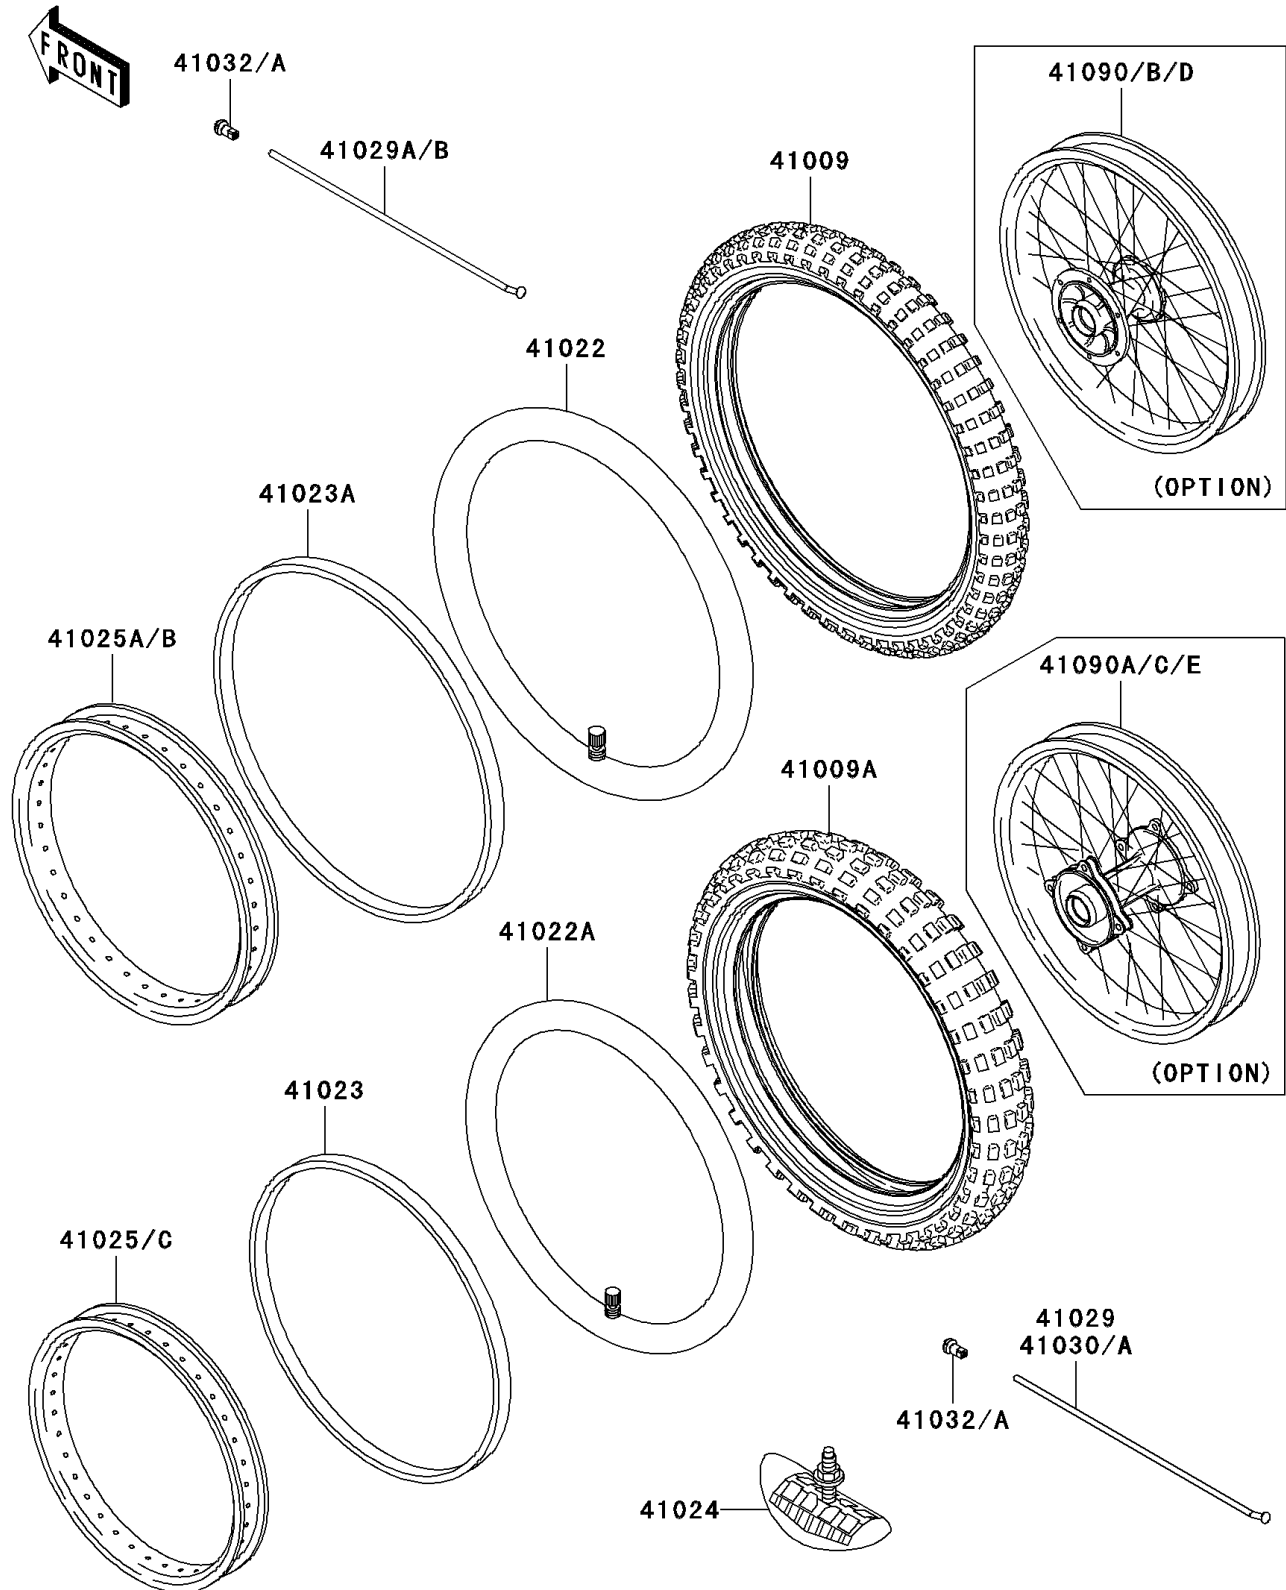

## PARTS DIAGRAM

### Wheels/Tires

F2210

## PARTS LIST

### Wheels/Tires

ITEM NAME	PART NUMBER	QUANTITY
TIRE,FR,70/100-17,D737F(D) (Ref # 41009)	41009-1205	1
TIRE,RR,90/100-14,D737(D) (Ref # 41009A)	41009-1206	1
TUBE-TIRE,70/100-17(D) (Ref # 41022)	41022-1124	1
TUBE-TIRE,90/100-14(D) (Ref # 41022A)	41022-1125	1
BAND-RIM,80/100-14(D) (Ref # 41023)	41023-1068	1
BAND-RIM,100/90-17(D) (Ref # 41023A)	41023-1082	1
STOPPER-RIM,1.60-M(DUNLOP) (Ref # 41024)	41024-010	1
RIM,FR,1.40X17 (Ref # 41025B)	41025-1443	1
RIM,RR,1.60X14 (Ref # 41025C)	41025-1444	1
SPOKE-INNER,RR,157MMX170D (Ref # 41029)	41029-1274	14
SPOKE-INNER,FR,RH,187MMX166D (Ref # 41029A)	41029-1290	14
SPOKE-INNER,FR,LH,183MMX166D (Ref # 41029B)	41029-1291	14
SPOKE-OUTER,RR,RH,149MMX172D (Ref # 41030)	41030-1150	7
SPOKE-OUTER,RR,LH,153MMX172D (Ref # 41030A)	41030-1160	7
NIPPLE-SPOKE (Ref # 41032)	41032-1054	56
WHEEL-SUB ASSY,FR (Ref # 41090D)	41090-1158	1
WHEEL-SUB ASSY,RR (Ref # 41090E)	41090-1159	1