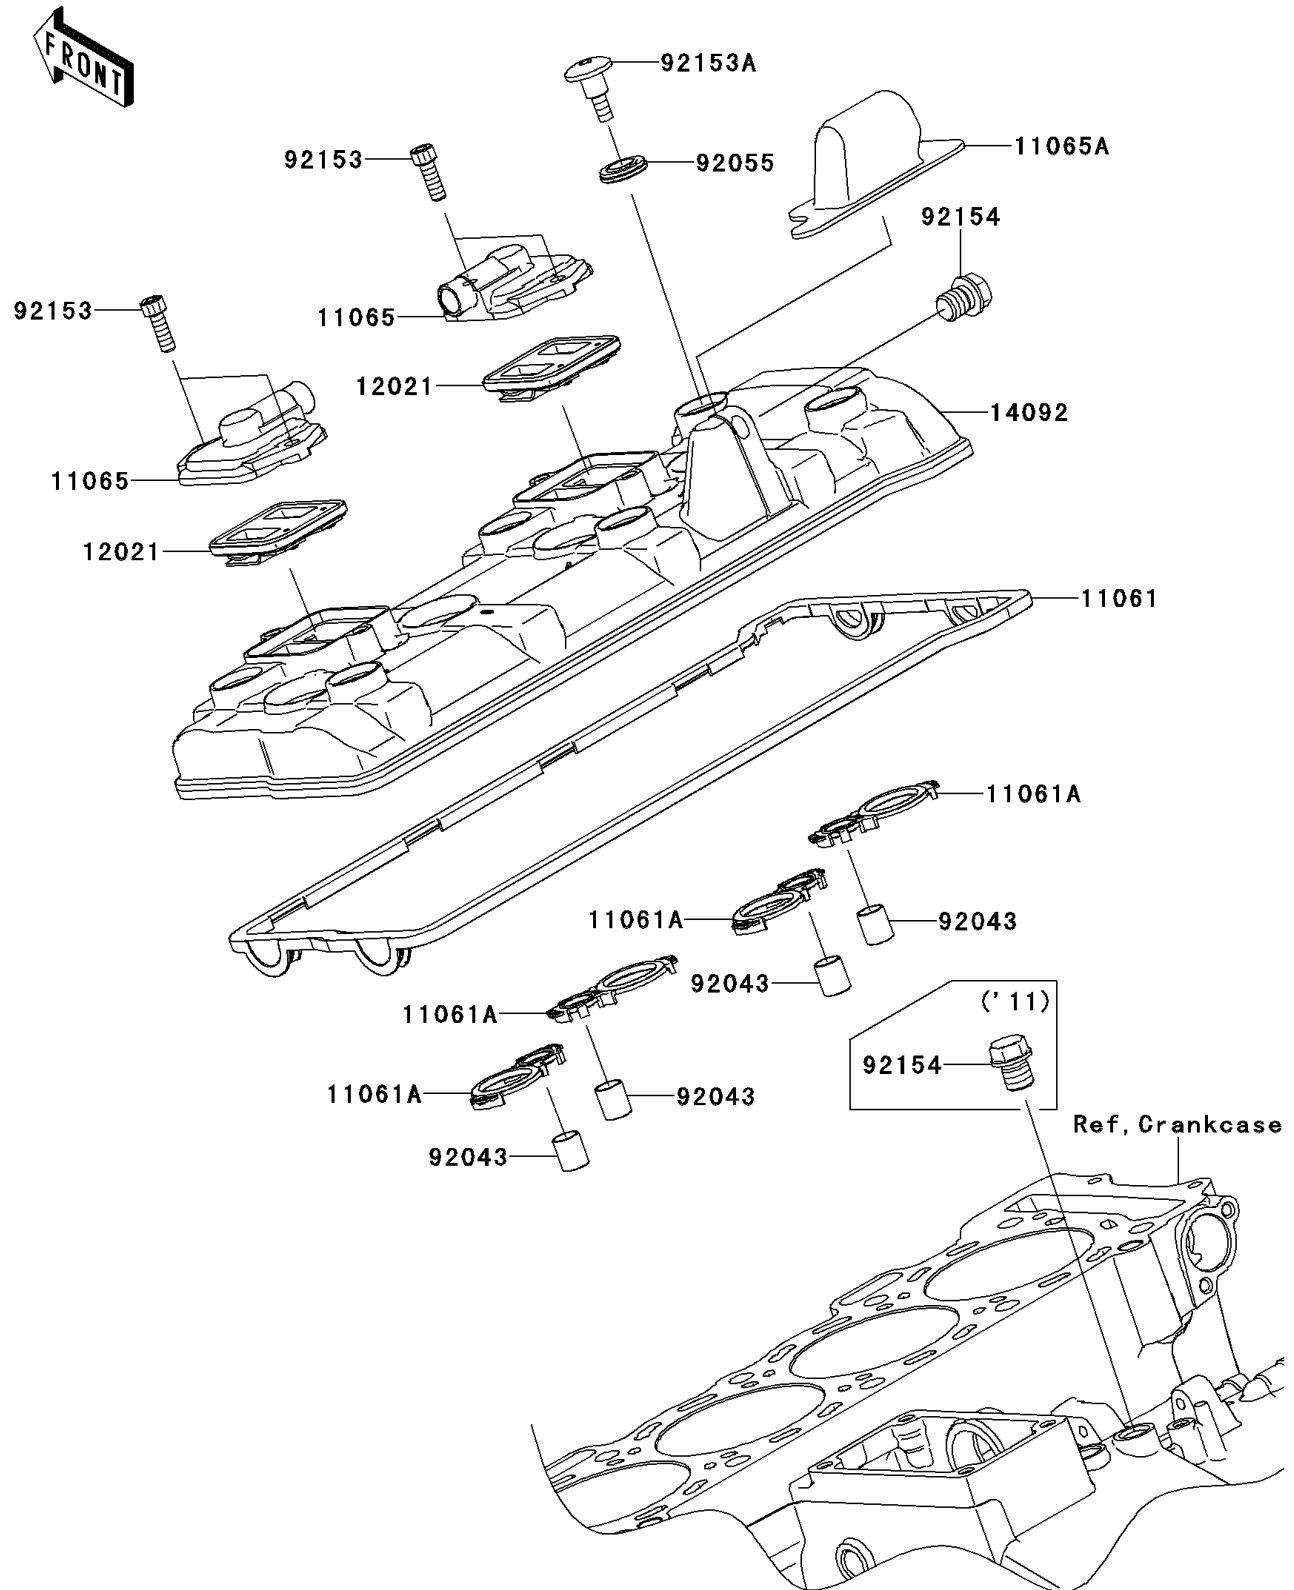

# 2013 NINJA<sup>®</sup> ZX<sup>™</sup>-10R ABS

## PARTS DIAGRAM Cylinder Head Cover

E1112

## PARTS LIST

### Cylinder Head Cover

ITEM NAME	PART NUMBER	QUANTITY
GASKET,HEAD COVER (Ref # 11061)	11061-0436	1
GASKET,PLUG HOLE (Ref # 11061A)	11061-0437	4
CAP (Ref # 11065)	11065-0360	2
CAP (Ref # 11065A)	11065-0729	1
VALVE-ASSY-REED (Ref # 12021)	12021-0021	2
COVER,HEAD (Ref # 14092)	14092-0147	1
PIN,10.1X12X14 (Ref # 92043)	92043-4009	4
RING-O (Ref # 92055)	92055-0187	6
BOLT,SOCKET,6X18 (Ref # 92153)	92153-1284	4
BOLT,SOCKET,6X22.5 (Ref # 92153A)	92153-1779	6
BOLT,FLANGED,12X13 (Ref # 92154)	92154-0756	1