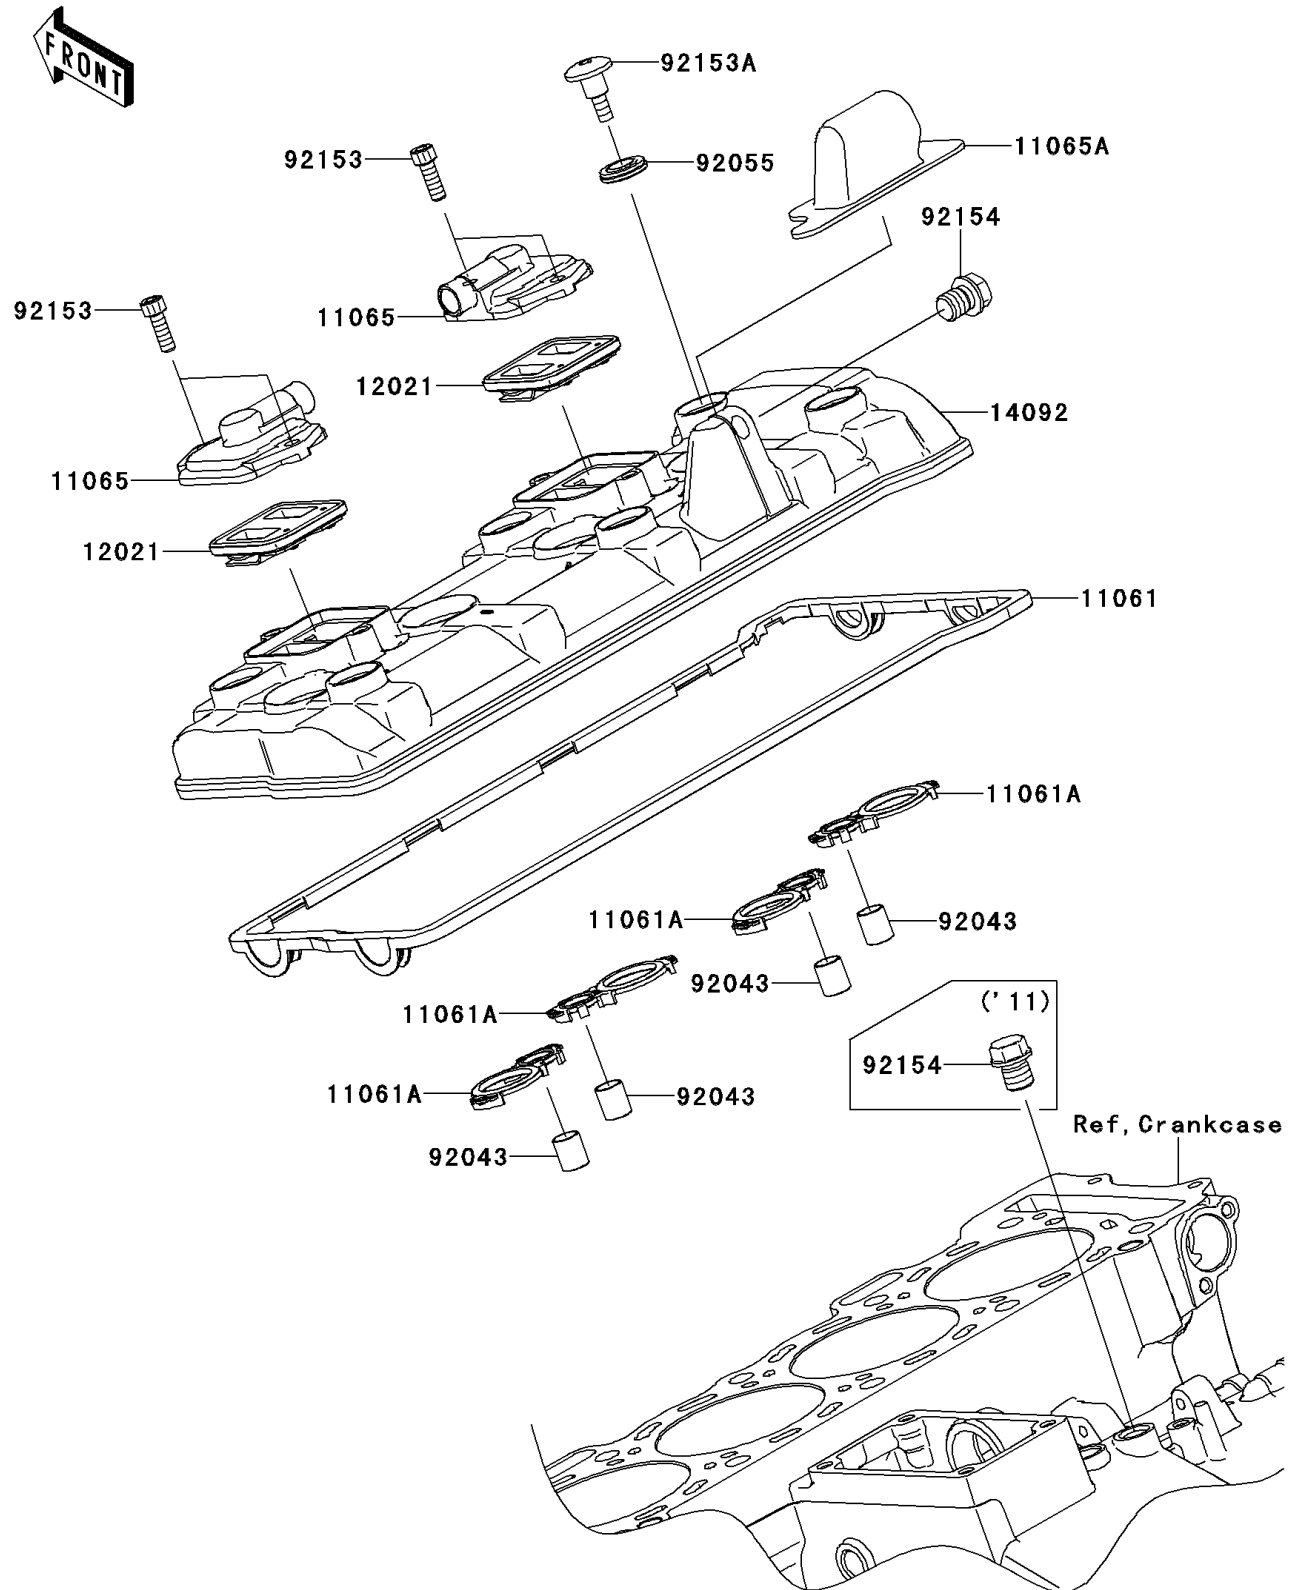

2013 NINJA[®] ZX[™]-10R ABS

PARTS DIAGRAM Cylinder Head Cover

E1112

2013 NINJA® ZX™-10R ABS

PARTS LIST

Cylinder Head Cover

ITEM NAME	PART NUMBER	QUANTITY
-----------	-------------	----------
