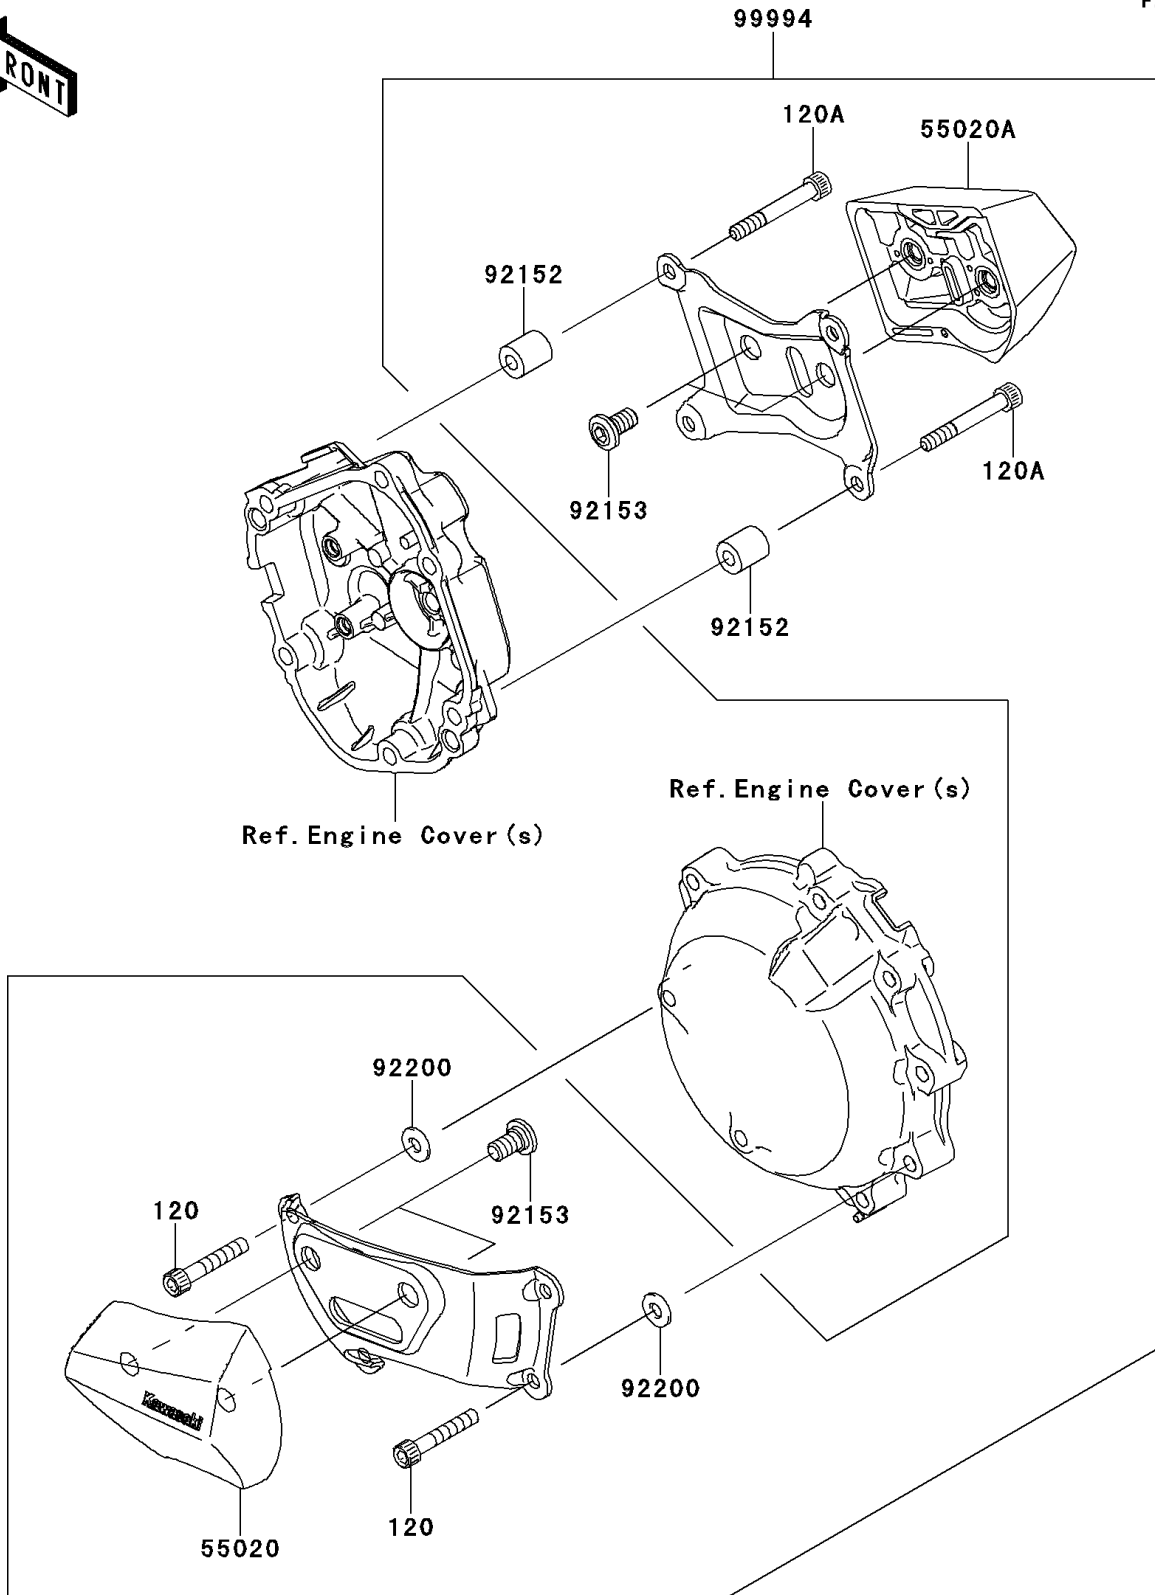

2013 NINJA® ZX™ -10R

PARTS DIAGRAM

Accessory(Engine Guard)

99994

F2910A

2013 NINJA® ZX™-10R

PARTS LIST

Accessory(Engine Guard)

ITEM NAME

PART NUMBER

QUANTITY
