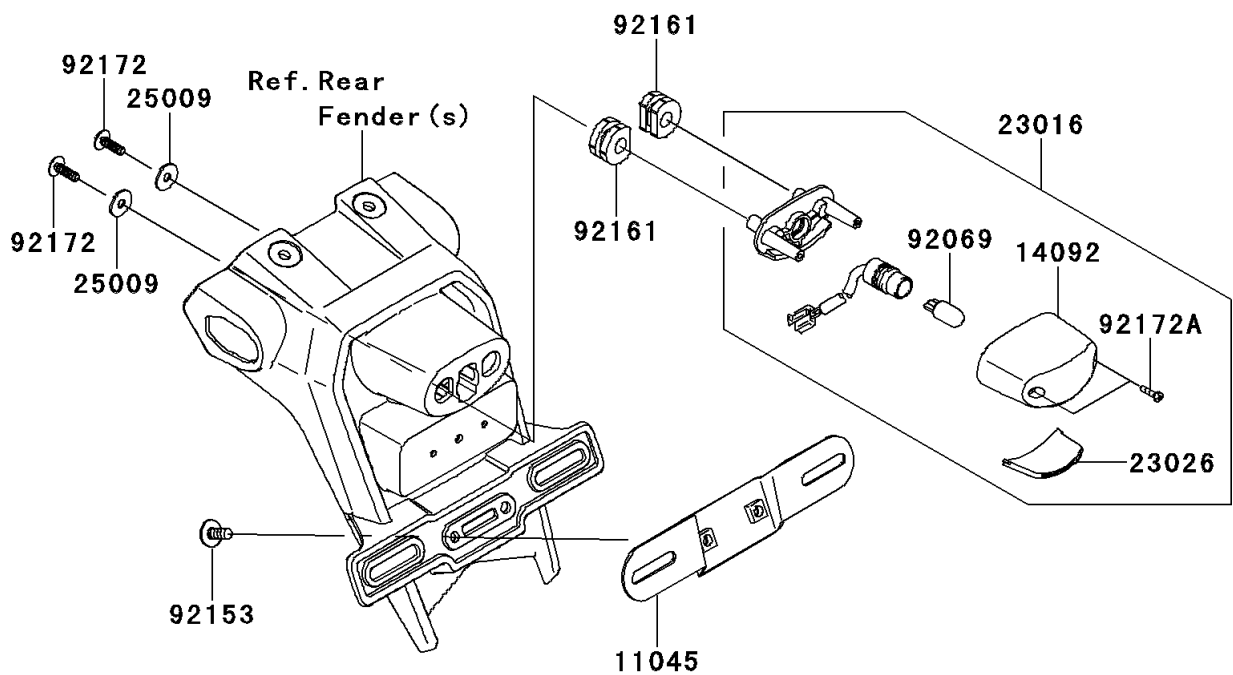

2013 NINJA® ZX™-10R

PARTS DIAGRAM

Taillight(s)

F2720

2013 NINJA® ZX™-10R

PARTS LIST

Taillight(s)

ITEM NAME	PART NUMBER	QUANTITY
BRACKET,LICENSE (Ref # 11045)	11045-1387	1
COVER,LICENSE LAMP (Ref # 14092)	14092-0001	1
LAMP-ASSY,LICENSE (Ref # 23016)	23016-0552	1
LAMP-TAIL,LED (Ref # 23025)	23025-0069	1
LENS,LICENSE LAMP (Ref # 23026)	23026-0015	1
WASHER,5.2X16X1.2 (Ref # 25009)	25009-004	2
BULB,12V 5W (Ref # 92069)	92069-1016	1
BOLT,SOCKET,6X14 (Ref # 92153)	92153-1446	2
DAMPER (Ref # 92160)	92160-1167	2
DAMPER (Ref # 92161)	92161-0776	2
DAMPER,TAIL LAMP (Ref # 92161A)	92161-0885	1
DAMPER,8X95X2 (Ref # 92161B)	92161-0962	1
SCREW,TAPPING,5X16 (Ref # 92172)	92172-0238	2
SCREW,TAPPING,2.9X13 (Ref # 92172A)	92172-0343	2
SCREW,TAPTITE,5X16 (Ref # 92172B)	92172-0481	2