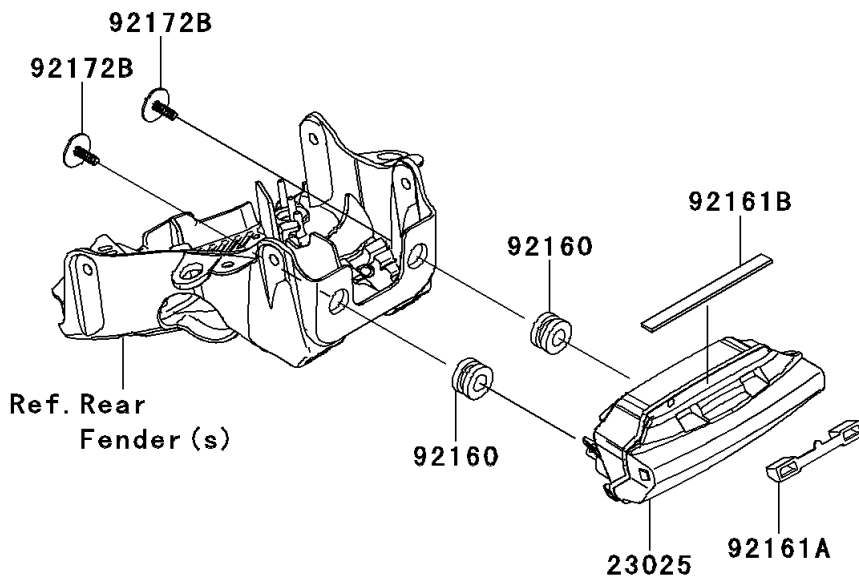

2013 NINJA® ZX™-10R

PARTS DIAGRAM

Taillight(s)

F2720

2013 NINJA® ZX™-10R

PARTS LIST

Taillight(s)

ITEM NAME	PART NUMBER	QUANTITY
BRACKET,LICENSE (Ref # 11045)	11045-1387	1
COVER,LICENSE LAMP (Ref # 14092)	14092-0001	1
LAMP-ASSY,LICENSE (Ref # 23016)	23016-0552	1
LAMP-TAIL,LED (Ref # 23025)	23025-0069	1
LENS,LICENSE LAMP (Ref # 23026)	23026-0015	1
WASHER,5.2X16X1.2 (Ref # 25009)	25009-004	2
BULB,12V 5W (Ref # 92069)	92069-1016	1
BOLT,SOCKET,6X14 (Ref # 92153)	92153-1446	2
DAMPER (Ref # 92160)	92160-1167	2
DAMPER (Ref # 92161)	92161-0776	2
DAMPER,TAIL LAMP (Ref # 92161A)	92161-0885	1
DAMPER,8X95X2 (Ref # 92161B)	92161-0962	1
SCREW,TAPPING,5X16 (Ref # 92172)	92172-0238	2
SCREW,TAPPING,2.9X13 (Ref # 92172A)	92172-0343	2
SCREW,TAPTITE,5X16 (Ref # 92172B)	92172-0481	2