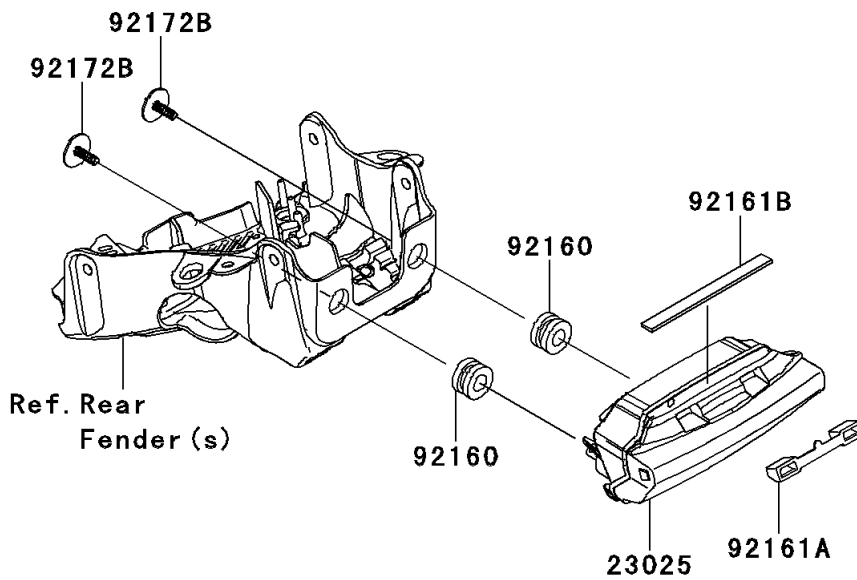

2013 NINJA[®] ZX[™]-10R

PARTS DIAGRAM

Taillight(s)

F2720

2013 NINJA® ZX™-10R

PARTS LIST

Taillight(s)

ITEM NAME	PART NUMBER	QUANTITY
BRACKET,LICENSE (Ref # 11045)	11045-1387	1
COVER,LICENSE LAMP (Ref # 14092)	14092-0001	1
LAMP-ASSY,LICENSE (Ref # 23016)	23016-0552	1
LAMP-TAIL,LED (Ref # 23025)	23025-0069	1
LENS,LICENSE LAMP (Ref # 23026)	23026-0015	1
WASHER,5.2X16X1.2 (Ref # 25009)	25009-004	2
BULB,12V 5W (Ref # 92069)	92069-1016	1
BOLT,SOCKET,6X14 (Ref # 92153)	92153-1446	2
DAMPER (Ref # 92160)	92160-1167	2
DAMPER (Ref # 92161)	92161-0776	2
DAMPER,TAIL LAMP (Ref # 92161A)	92161-0885	1
DAMPER,8X95X2 (Ref # 92161B)	92161-0962	1
SCREW,TAPPING,5X16 (Ref # 92172)	92172-0238	2
SCREW,TAPPING,2.9X13 (Ref # 92172A)	92172-0343	2
SCREW,TAPTITE,5X16 (Ref # 92172B)	92172-0481	2