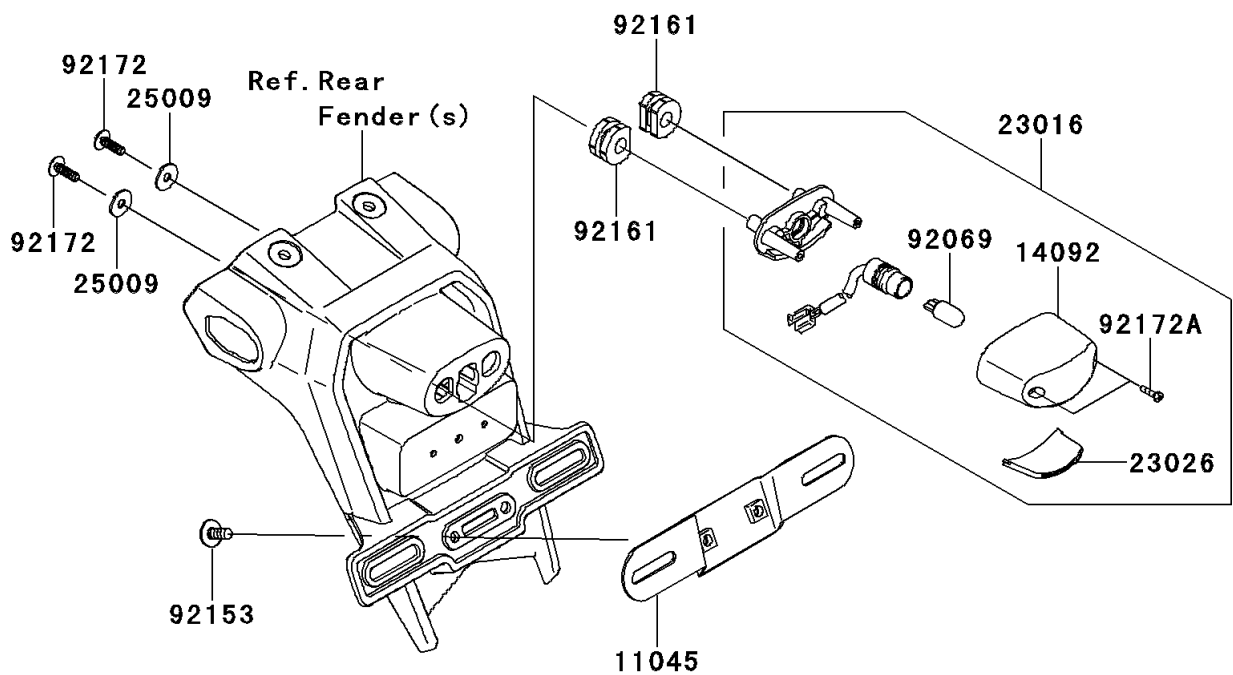

2013 NINJA[®] ZX[™]-10R

PARTS DIAGRAM

Taillight(s)

F2720

2013 NINJA® ZX™-10R

PARTS LIST

Taillight(s)

ITEM NAME	PART NUMBER	QUANTITY
BRACKET,LICENSE (Ref # 11045)	11045-1387	1
COVER,LICENSE LAMP (Ref # 14092)	14092-0001	1
LAMP-ASSY,LICENSE (Ref # 23016)	23016-0552	1
LAMP-TAIL,LED (Ref # 23025)	23025-0069	1
LENS,LICENSE LAMP (Ref # 23026)	23026-0015	1
WASHER,5.2X16X1.2 (Ref # 25009)	25009-004	2
BULB,12V 5W (Ref # 92069)	92069-1016	1
BOLT,SOCKET,6X14 (Ref # 92153)	92153-1446	2
DAMPER (Ref # 92160)	92160-1167	2
DAMPER (Ref # 92161)	92161-0776	2
DAMPER,TAIL LAMP (Ref # 92161A)	92161-0885	1
DAMPER,8X95X2 (Ref # 92161B)	92161-0962	1
SCREW,TAPPING,5X16 (Ref # 92172)	92172-0238	2
SCREW,TAPPING,2.9X13 (Ref # 92172A)	92172-0343	2
SCREW,TAPTITE,5X16 (Ref # 92172B)	92172-0481	2