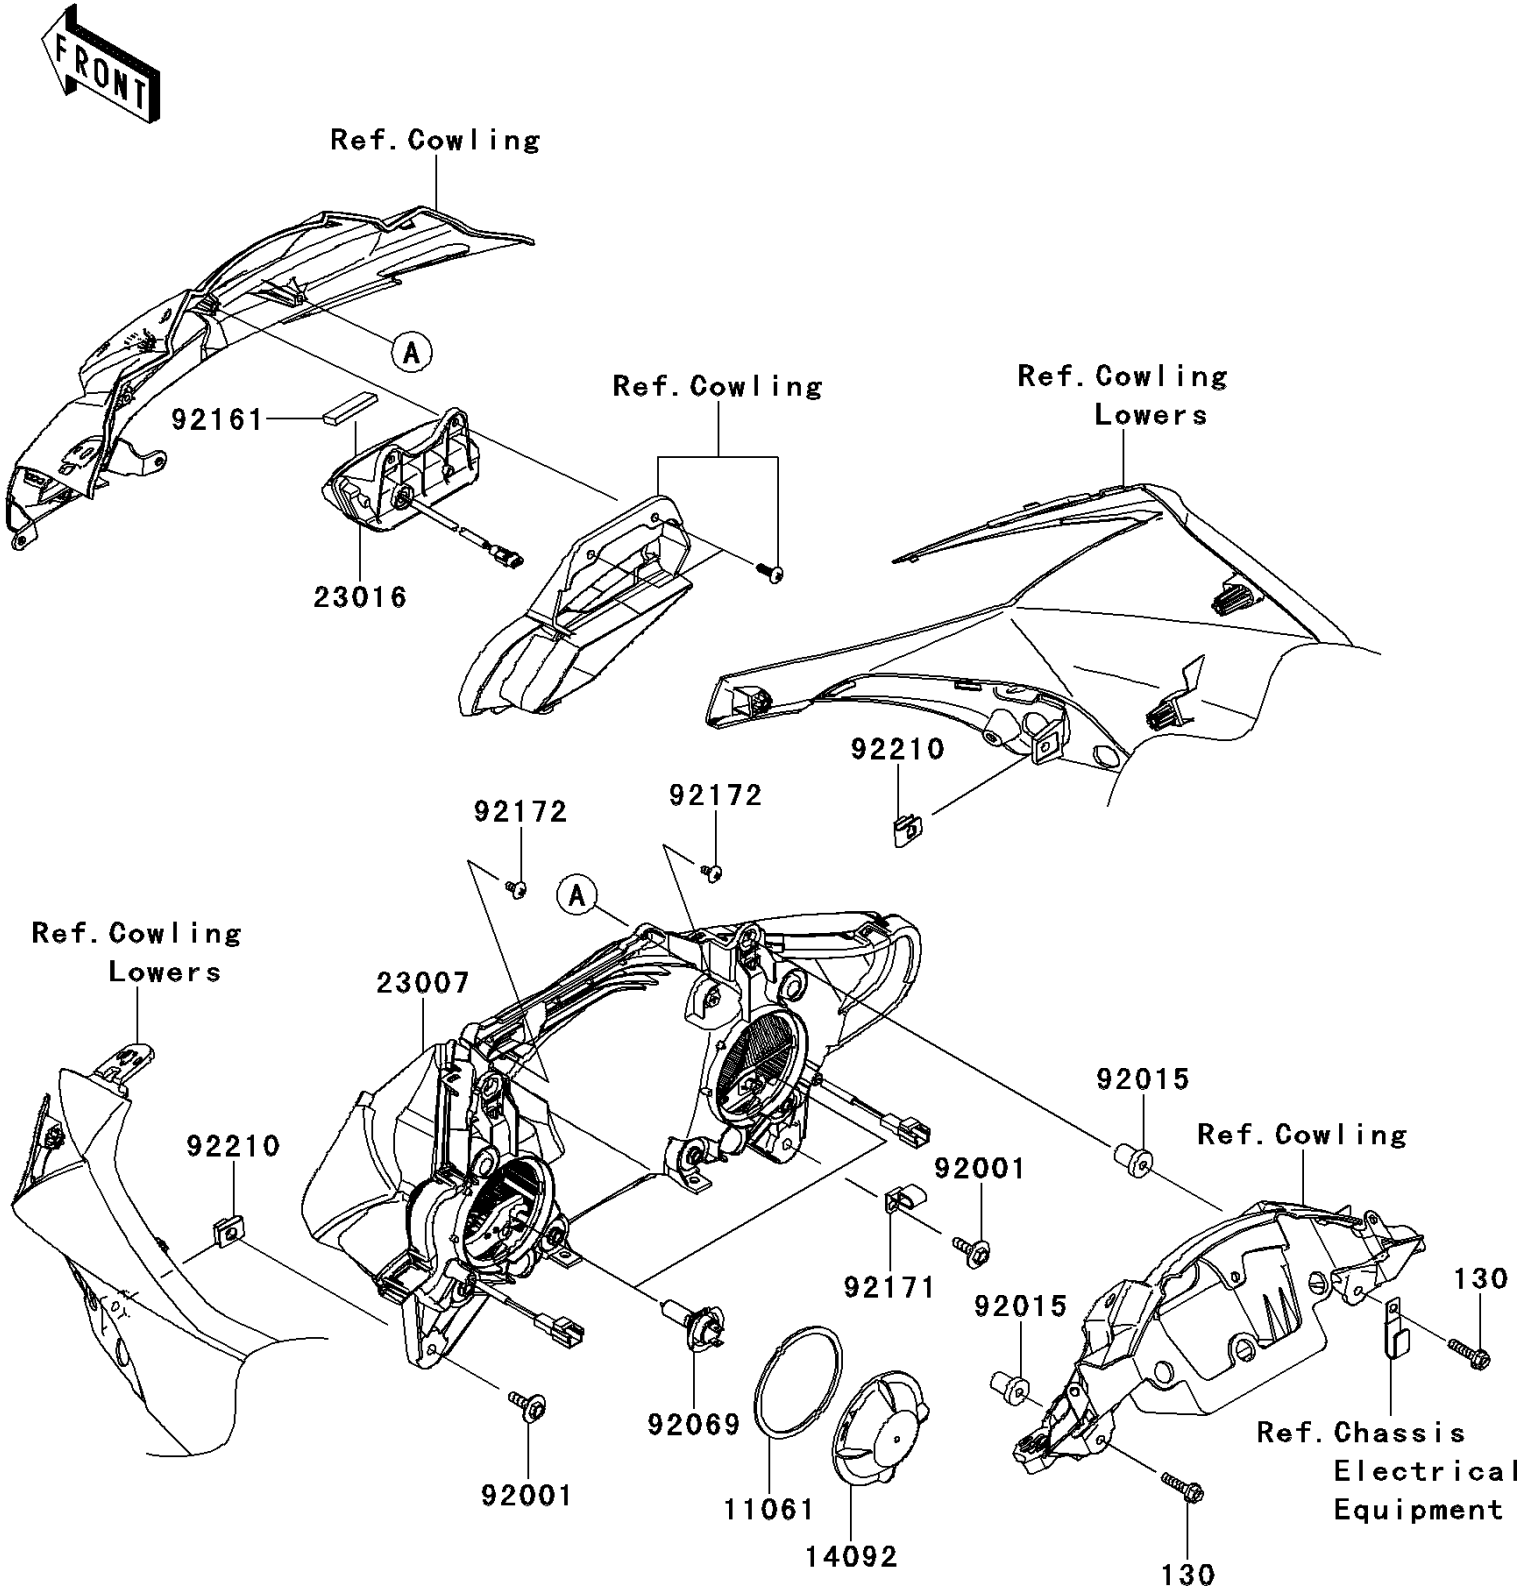

2013 NINJA® ZX™-10R

PARTS DIAGRAM

Headlight(s)

F2710

2013 NINJA[®] ZX[™]-10R

PARTS LIST

Headlight(s)

ITEM NAME

PART NUMBER

QUANTITY
