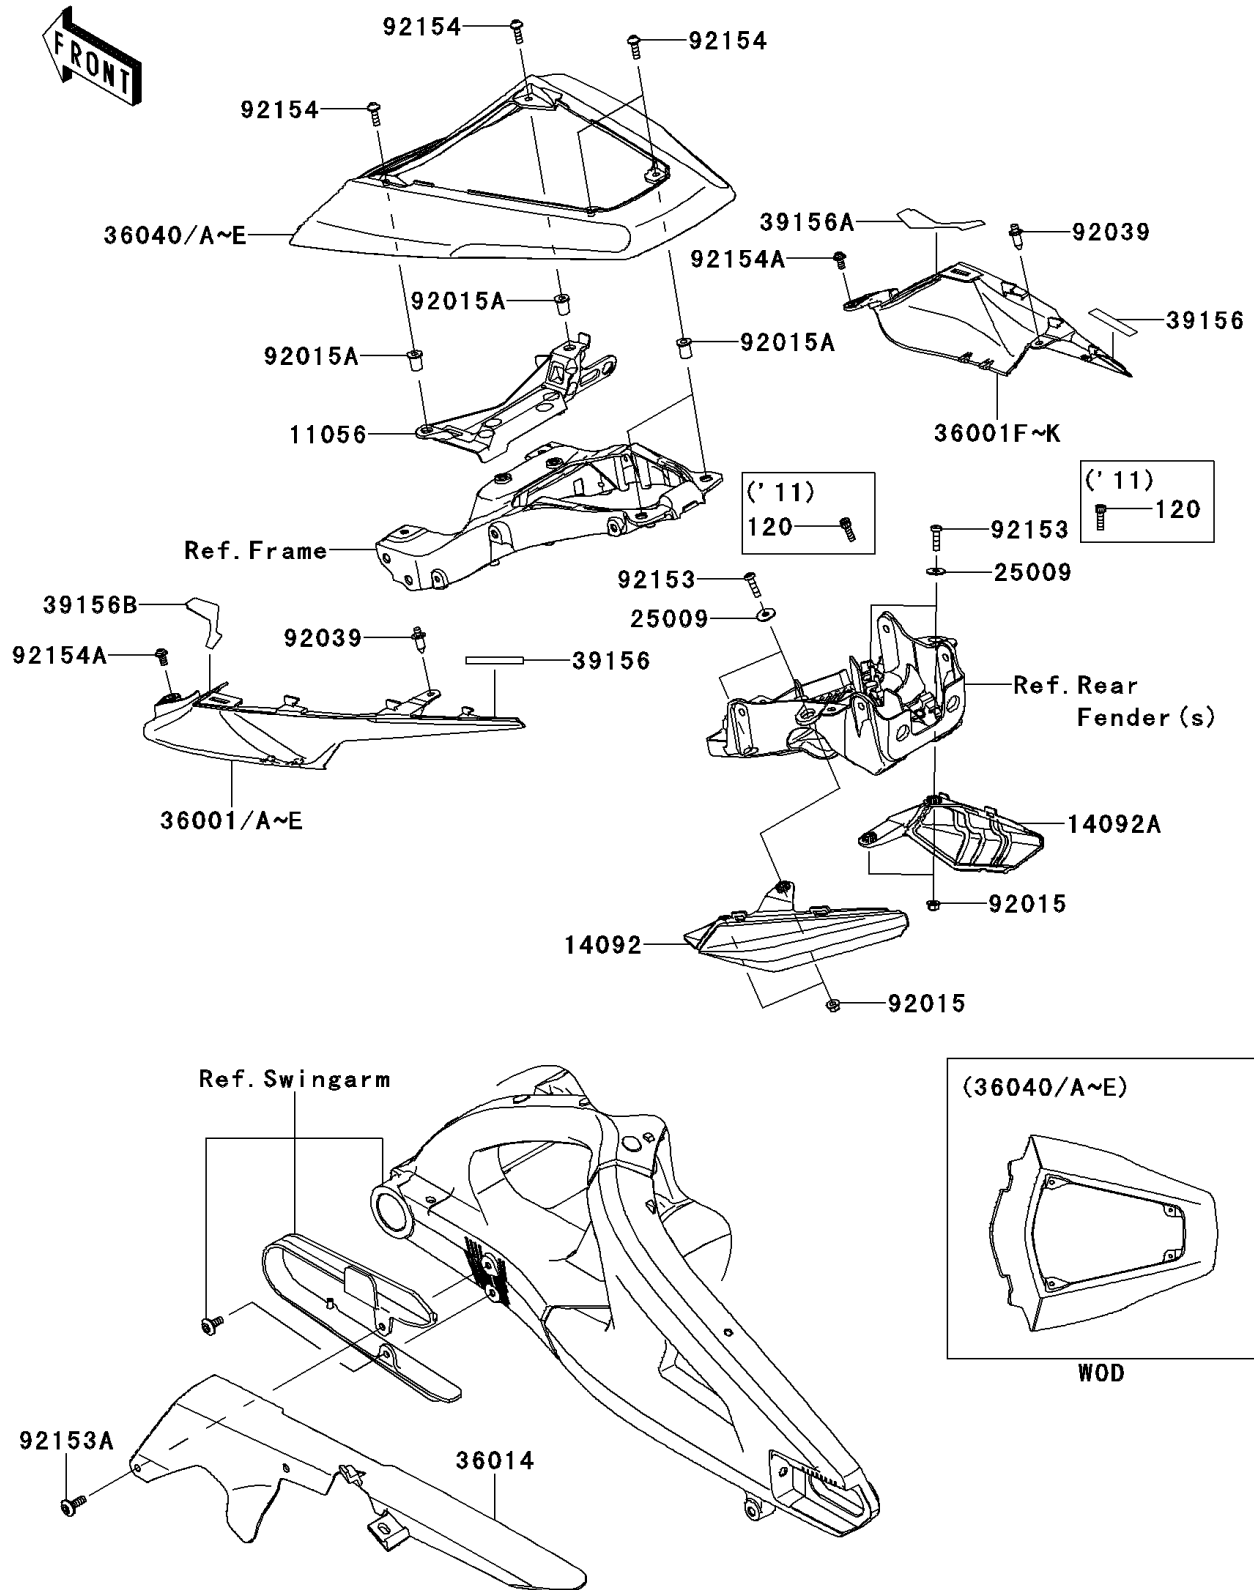

2013 NINJA® ZX™-10R

PARTS DIAGRAM

Side Covers/Chain Cover

F2610

2013 NINJA® ZX™ -10R

PARTS LIST

Side Covers/Chain Cover

ITEM NAME

PART NUMBER

QUANTITY
