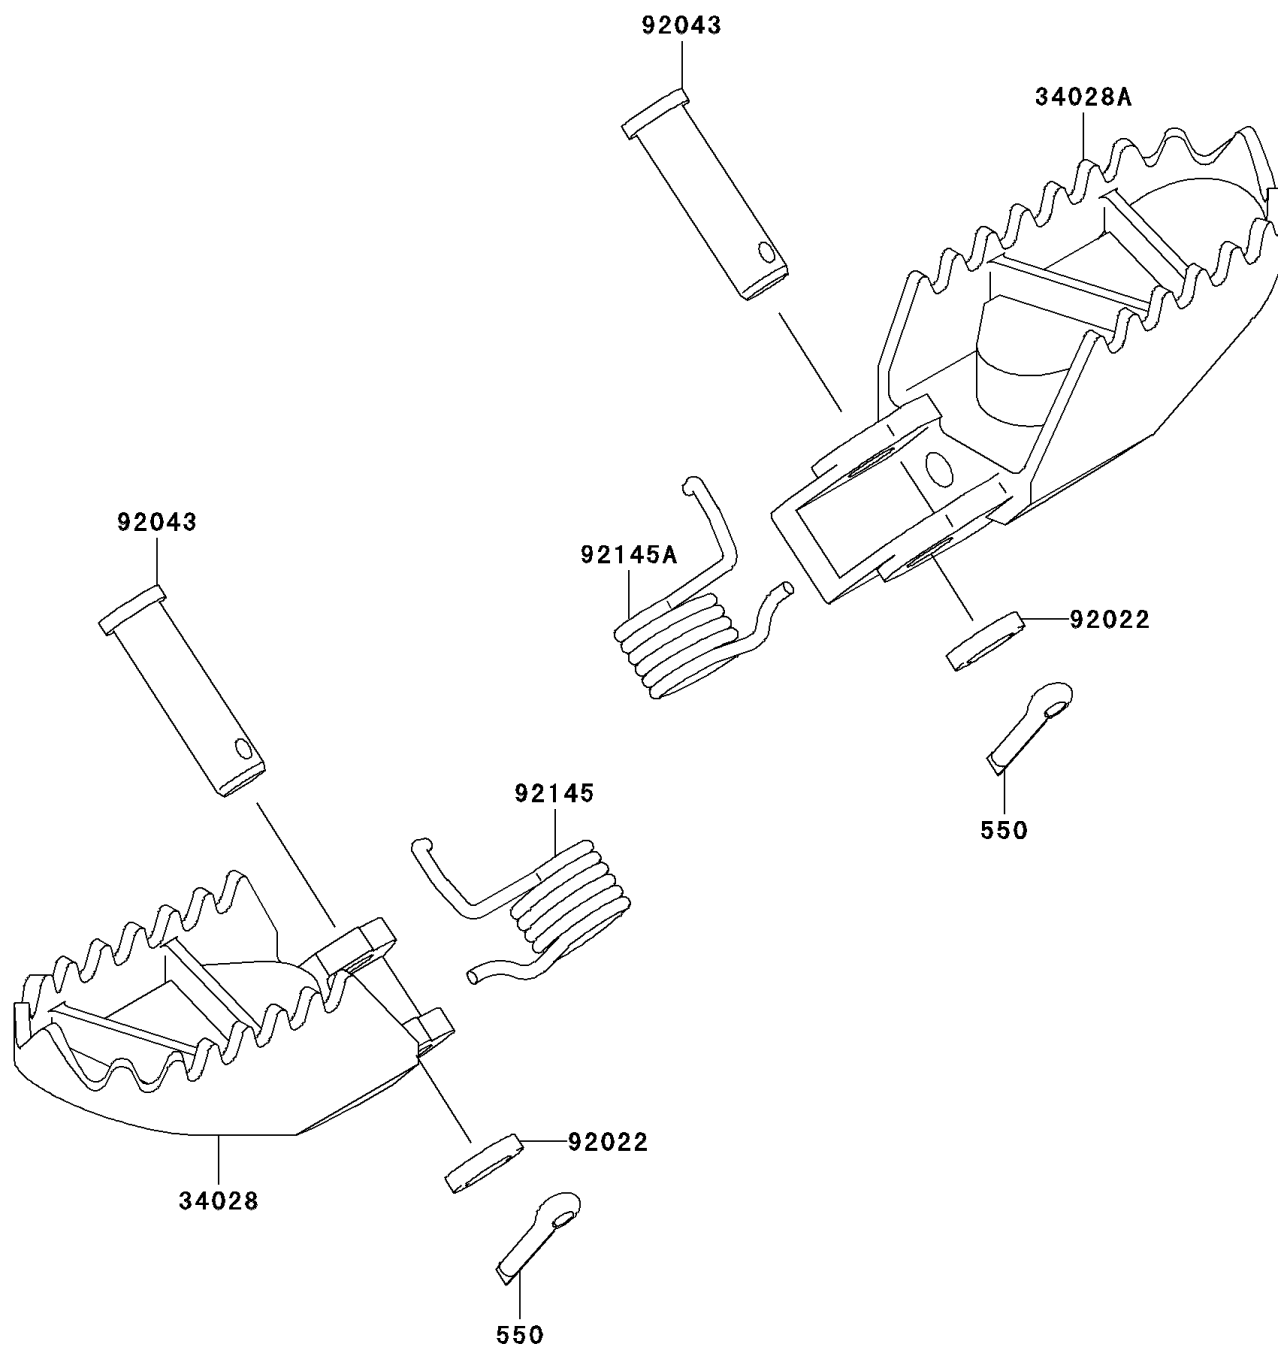

2005 KX85

PARTS DIAGRAM

Footrests

F2160

2005 KX85

PARTS LIST

Footrests

Kawasaki

Let the Good Times Roll®

ITEM NAME

PART NUMBER

QUANTITY
