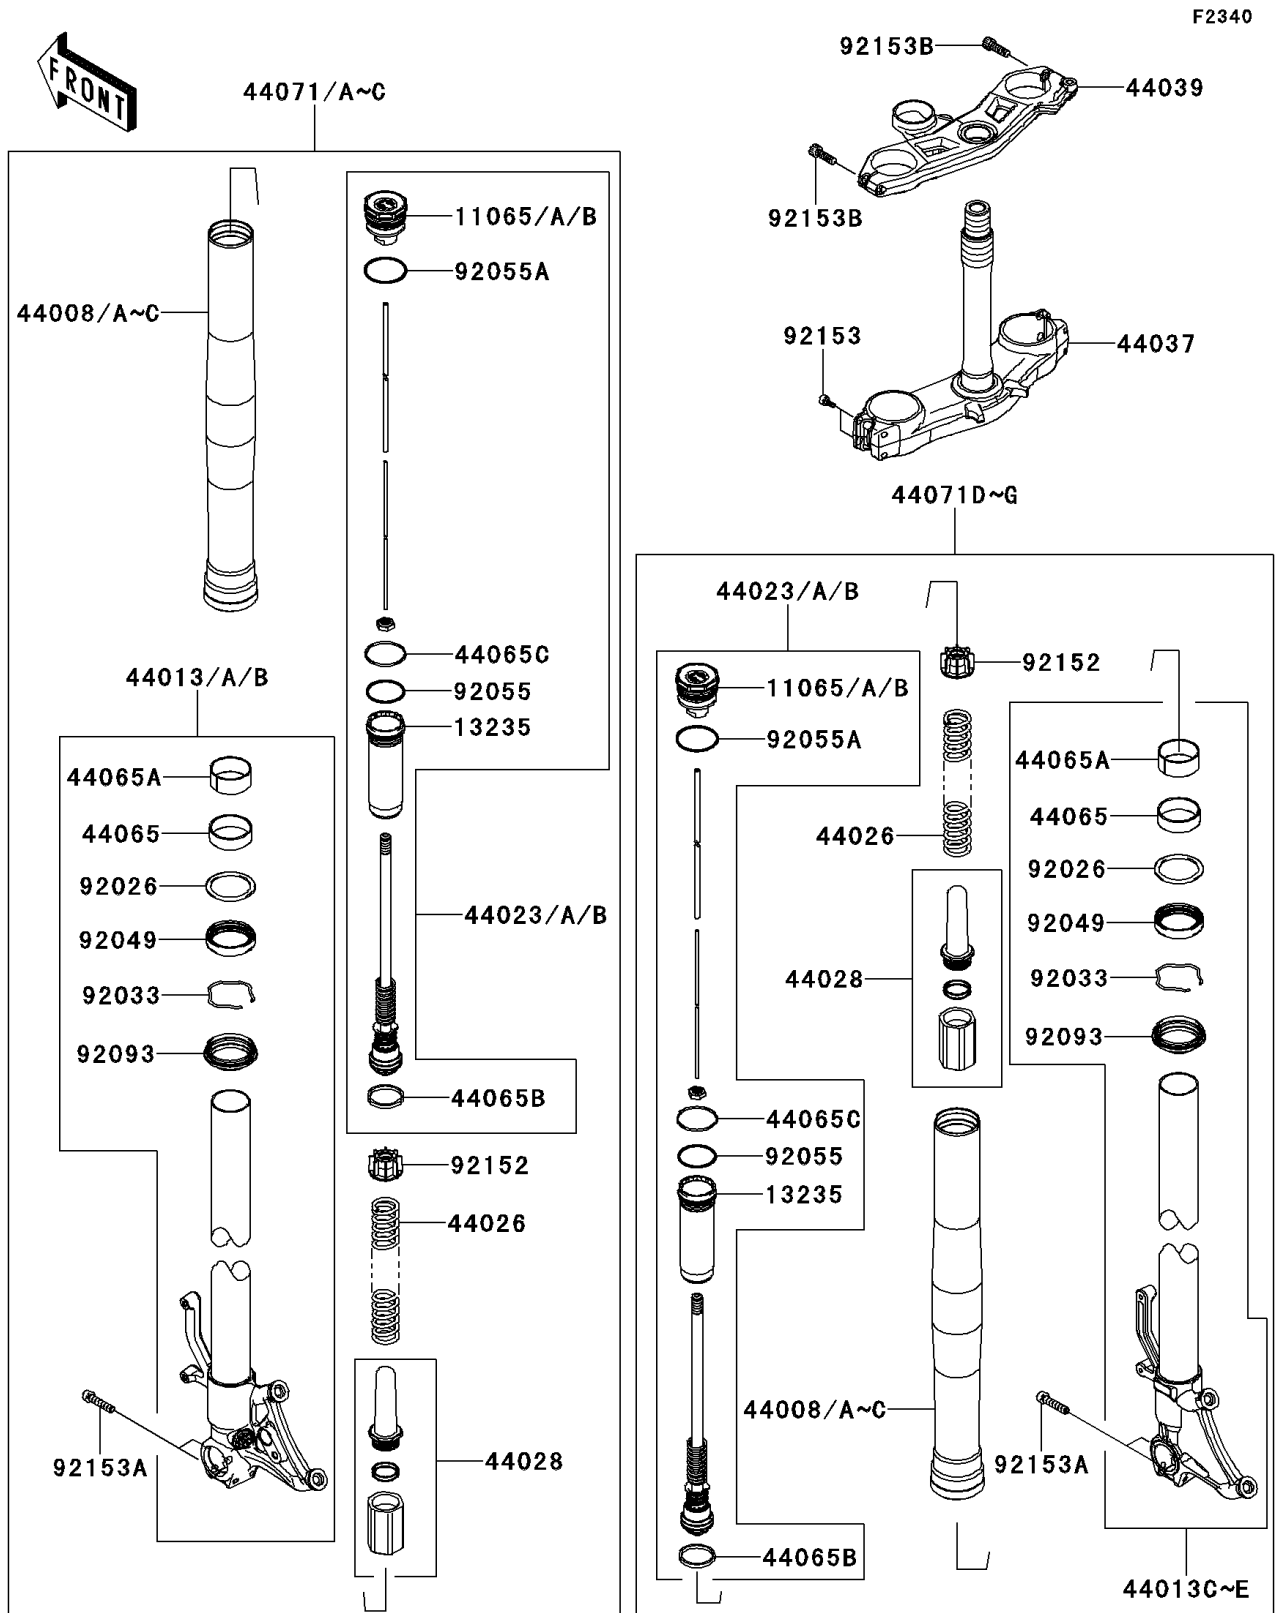

2014 NINJA[®] ZX[™]-10R

PARTS DIAGRAM

Front Fork

2014 NINJA® ZX™-10R

PARTS LIST

Front Fork

ITEM NAME

PART NUMBER

QUANTITY
