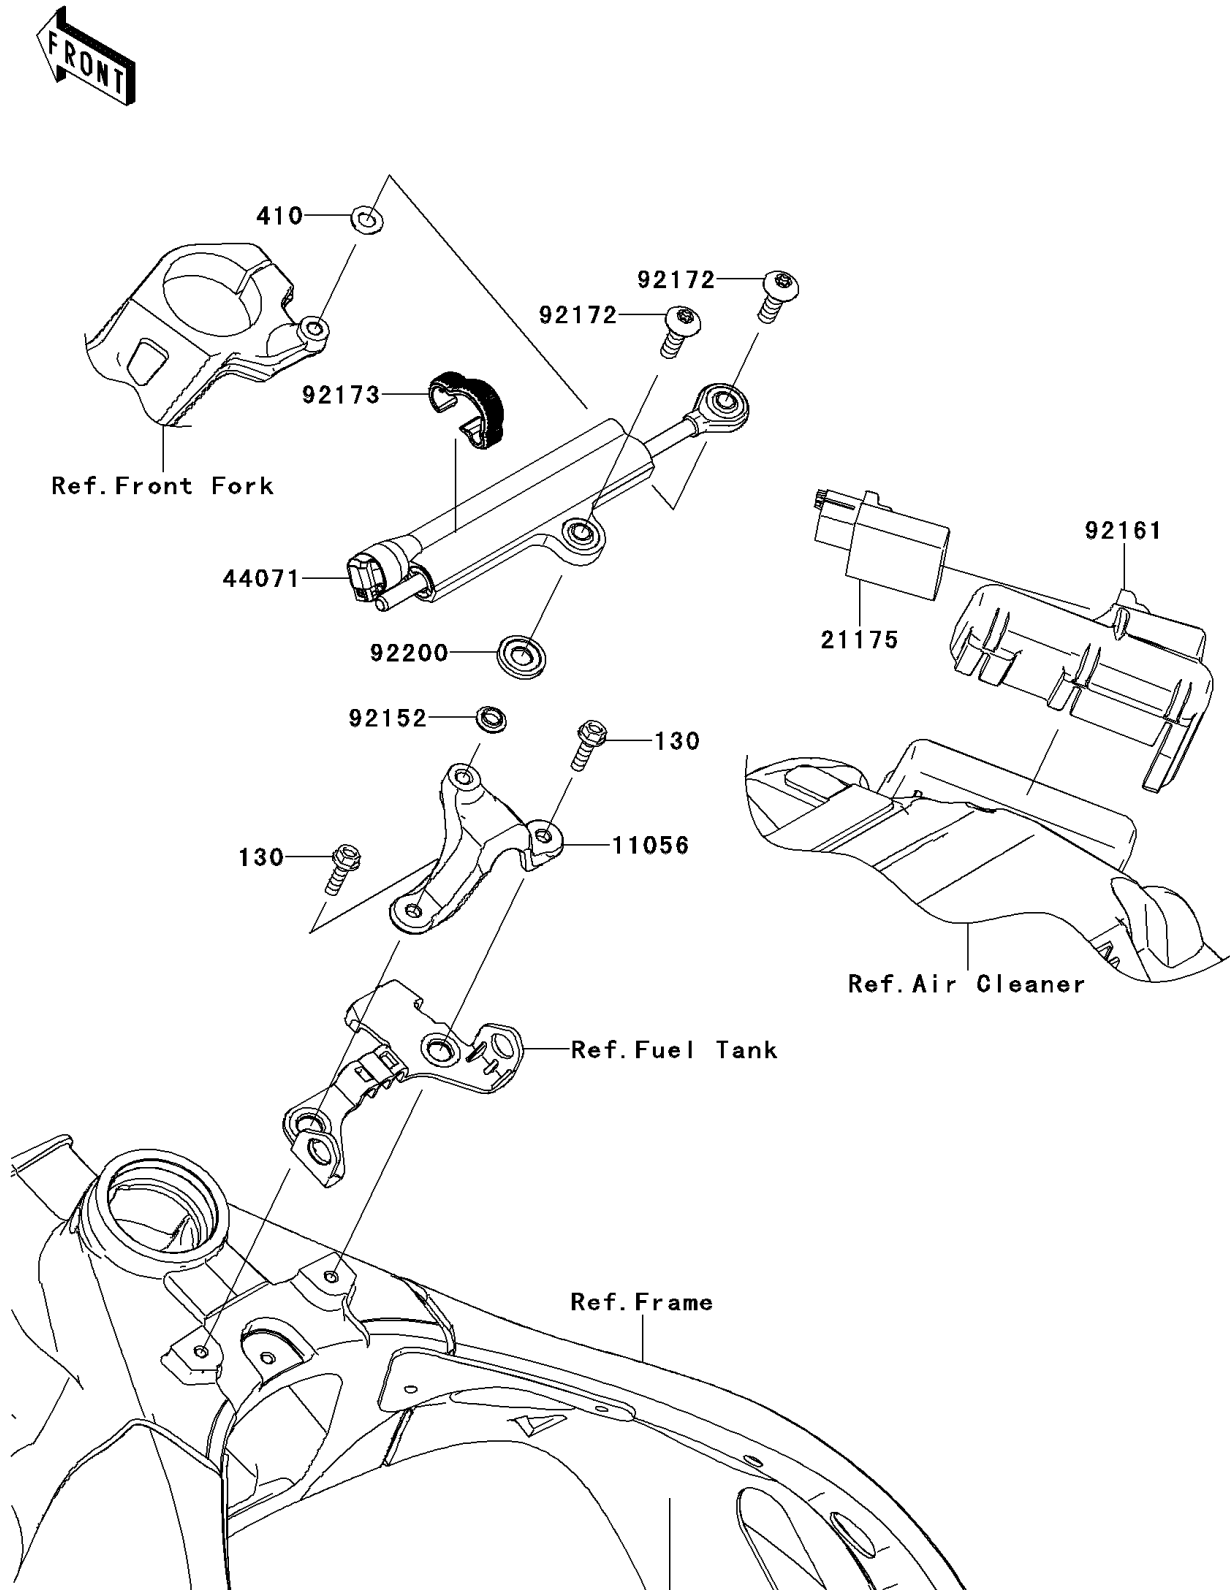

2013 NINJA[®] ZX[™]-10R

PARTS DIAGRAM

Steering Damper(JDF/JEF)

F2313A

2013 NINJA® ZX™-10R

PARTS LIST

Steering Damper(JDF/JEF)

ITEM NAME

PART NUMBER

QUANTITY
