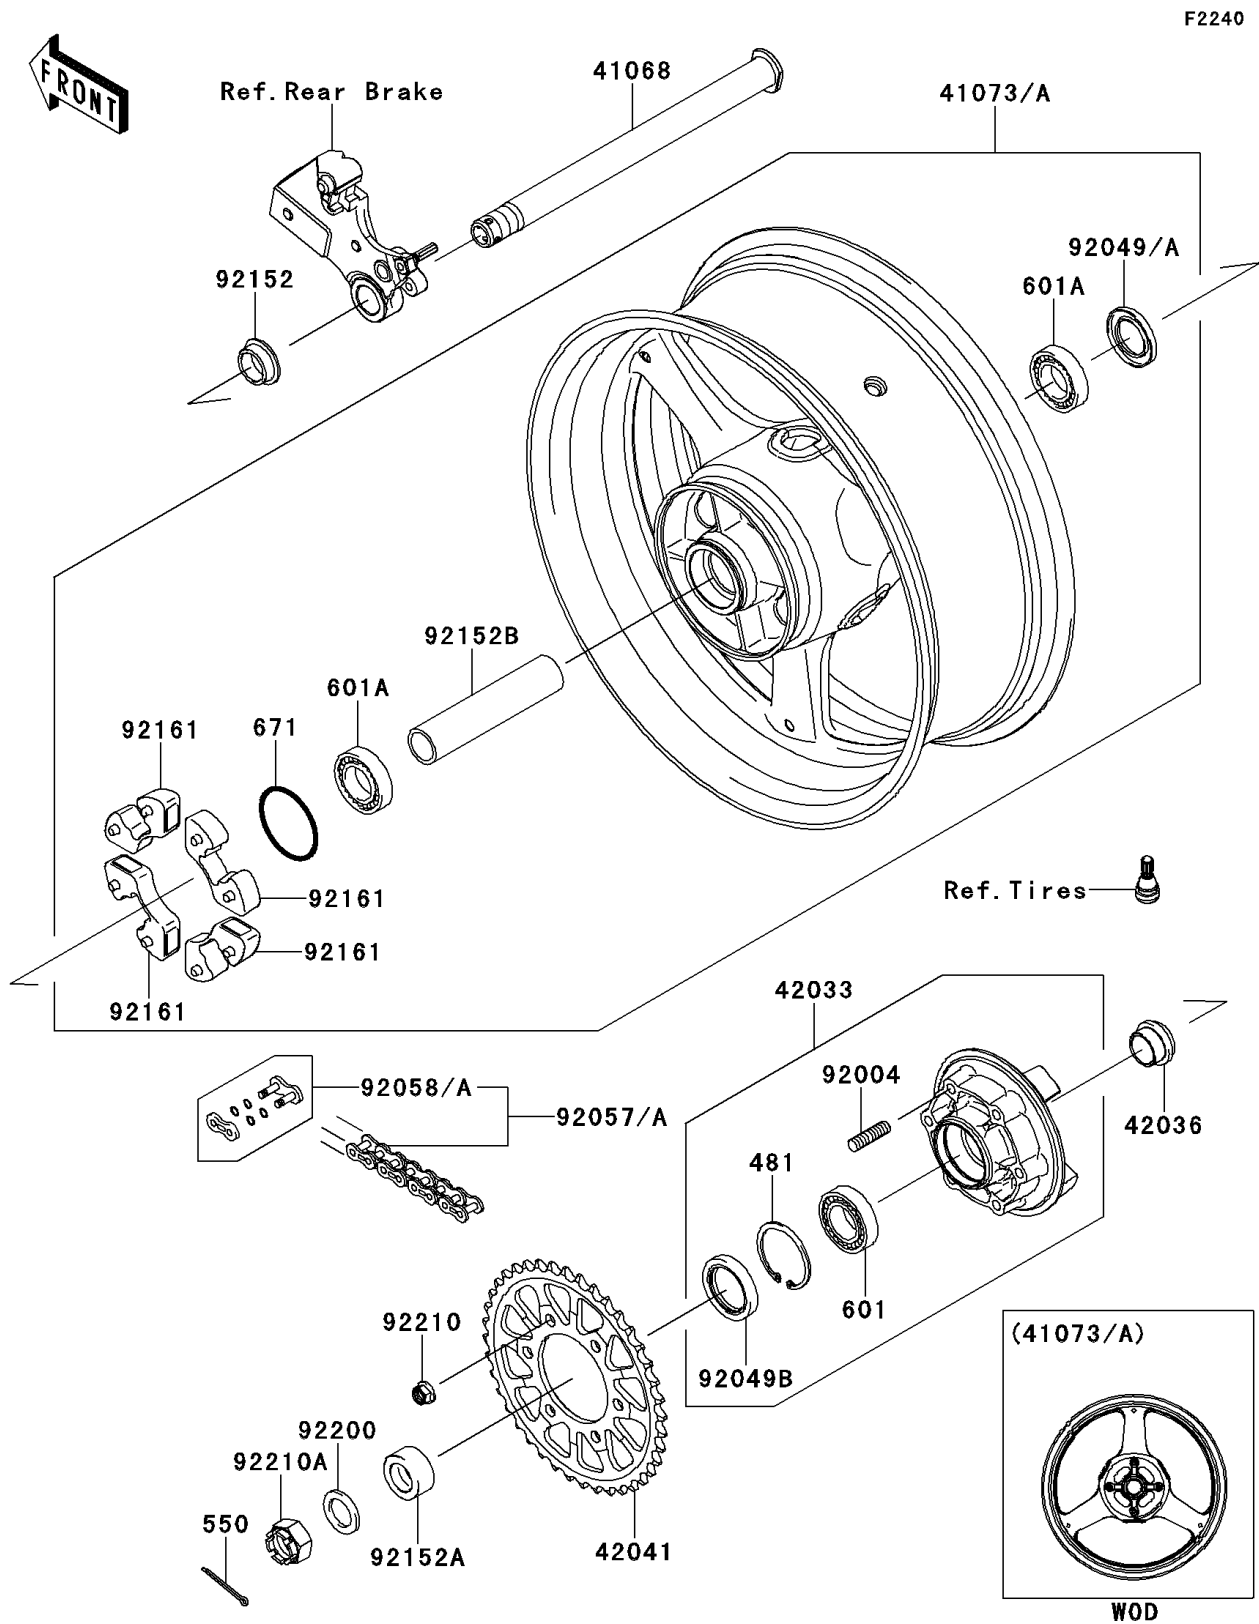

2013 NINJA[®] ZX[™]-10R

PARTS DIAGRAM

Rear Wheel/Chain

F2240

2013 NINJA® ZX™-10R

PARTS LIST

Rear Wheel/Chain

ITEM NAME

PART NUMBER

QUANTITY
