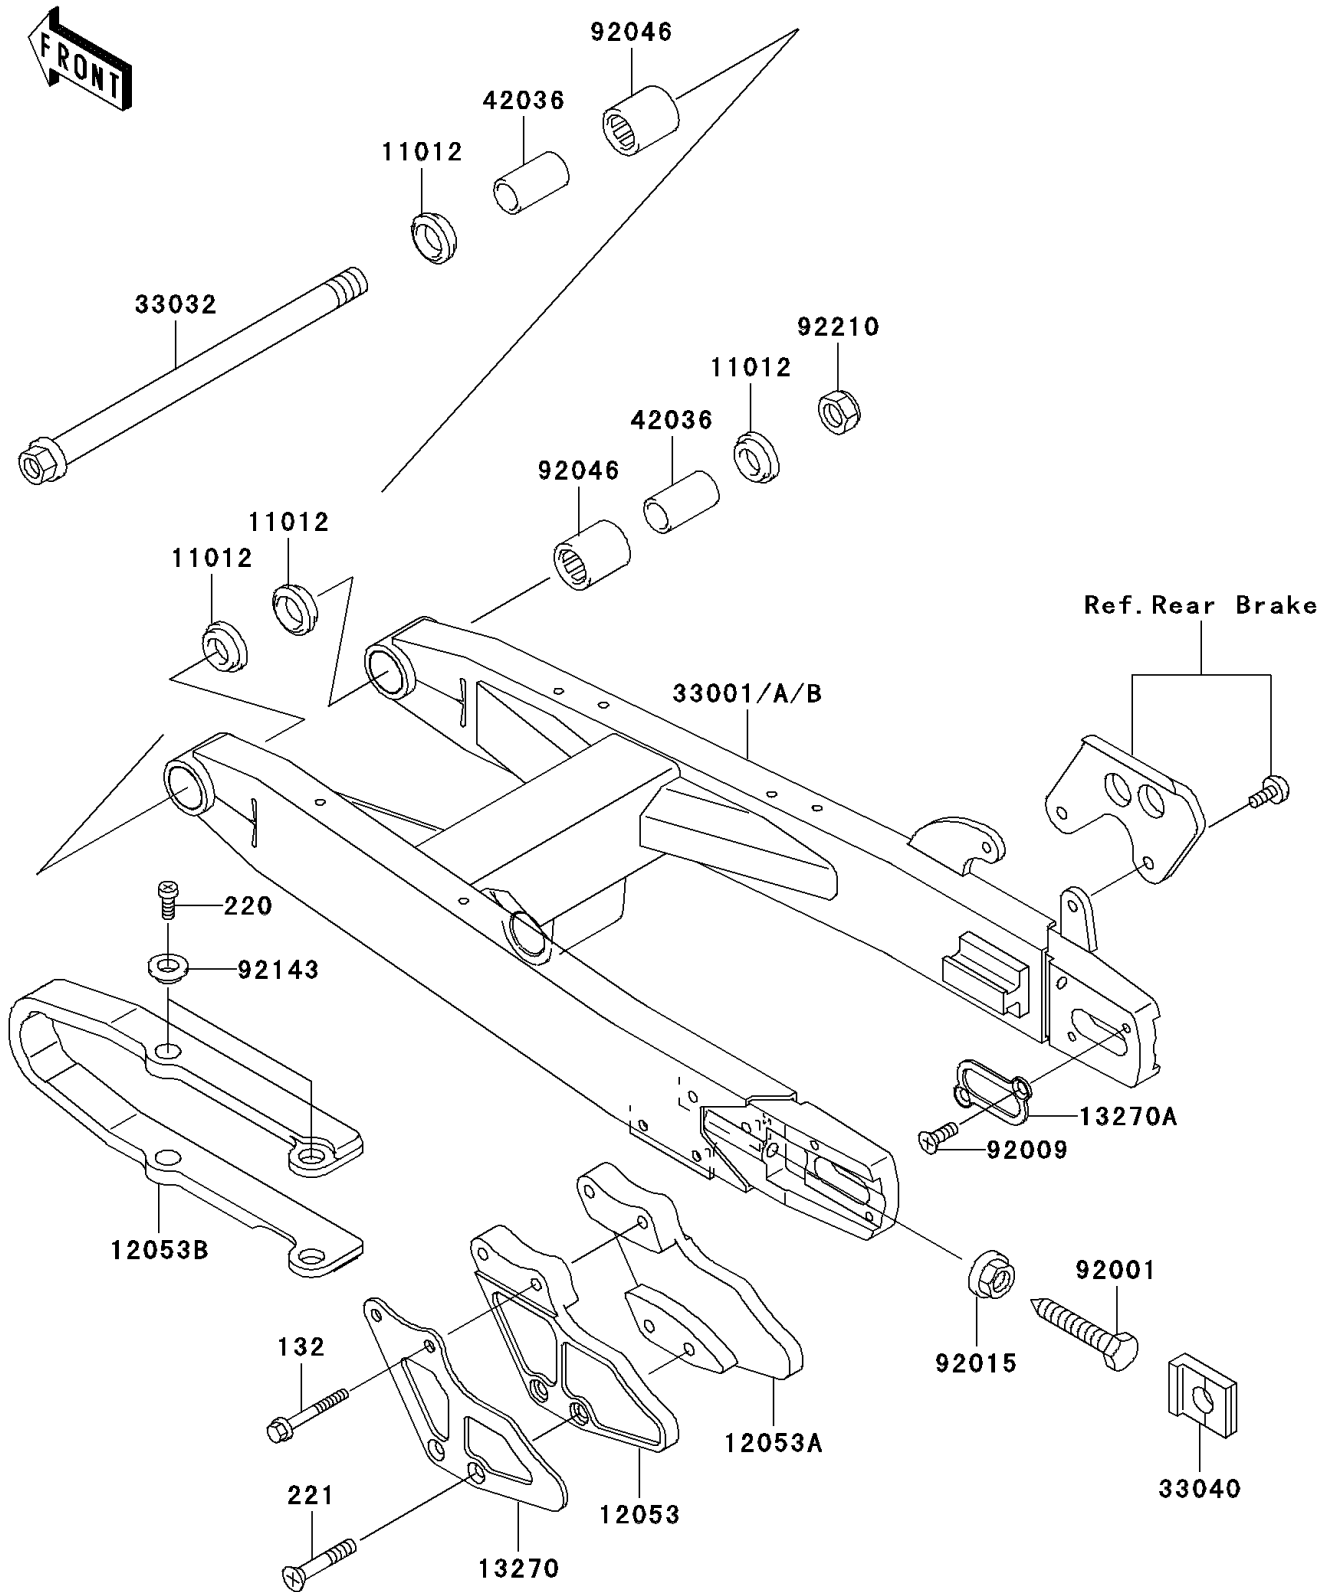

2005 KX85

PARTS DIAGRAM

Swingarm

F2141

2005 KX85

PARTS LIST

Swingarm

Kawasaki

Let the Good Times Roll®

ITEM NAME

PART NUMBER

QUANTITY
