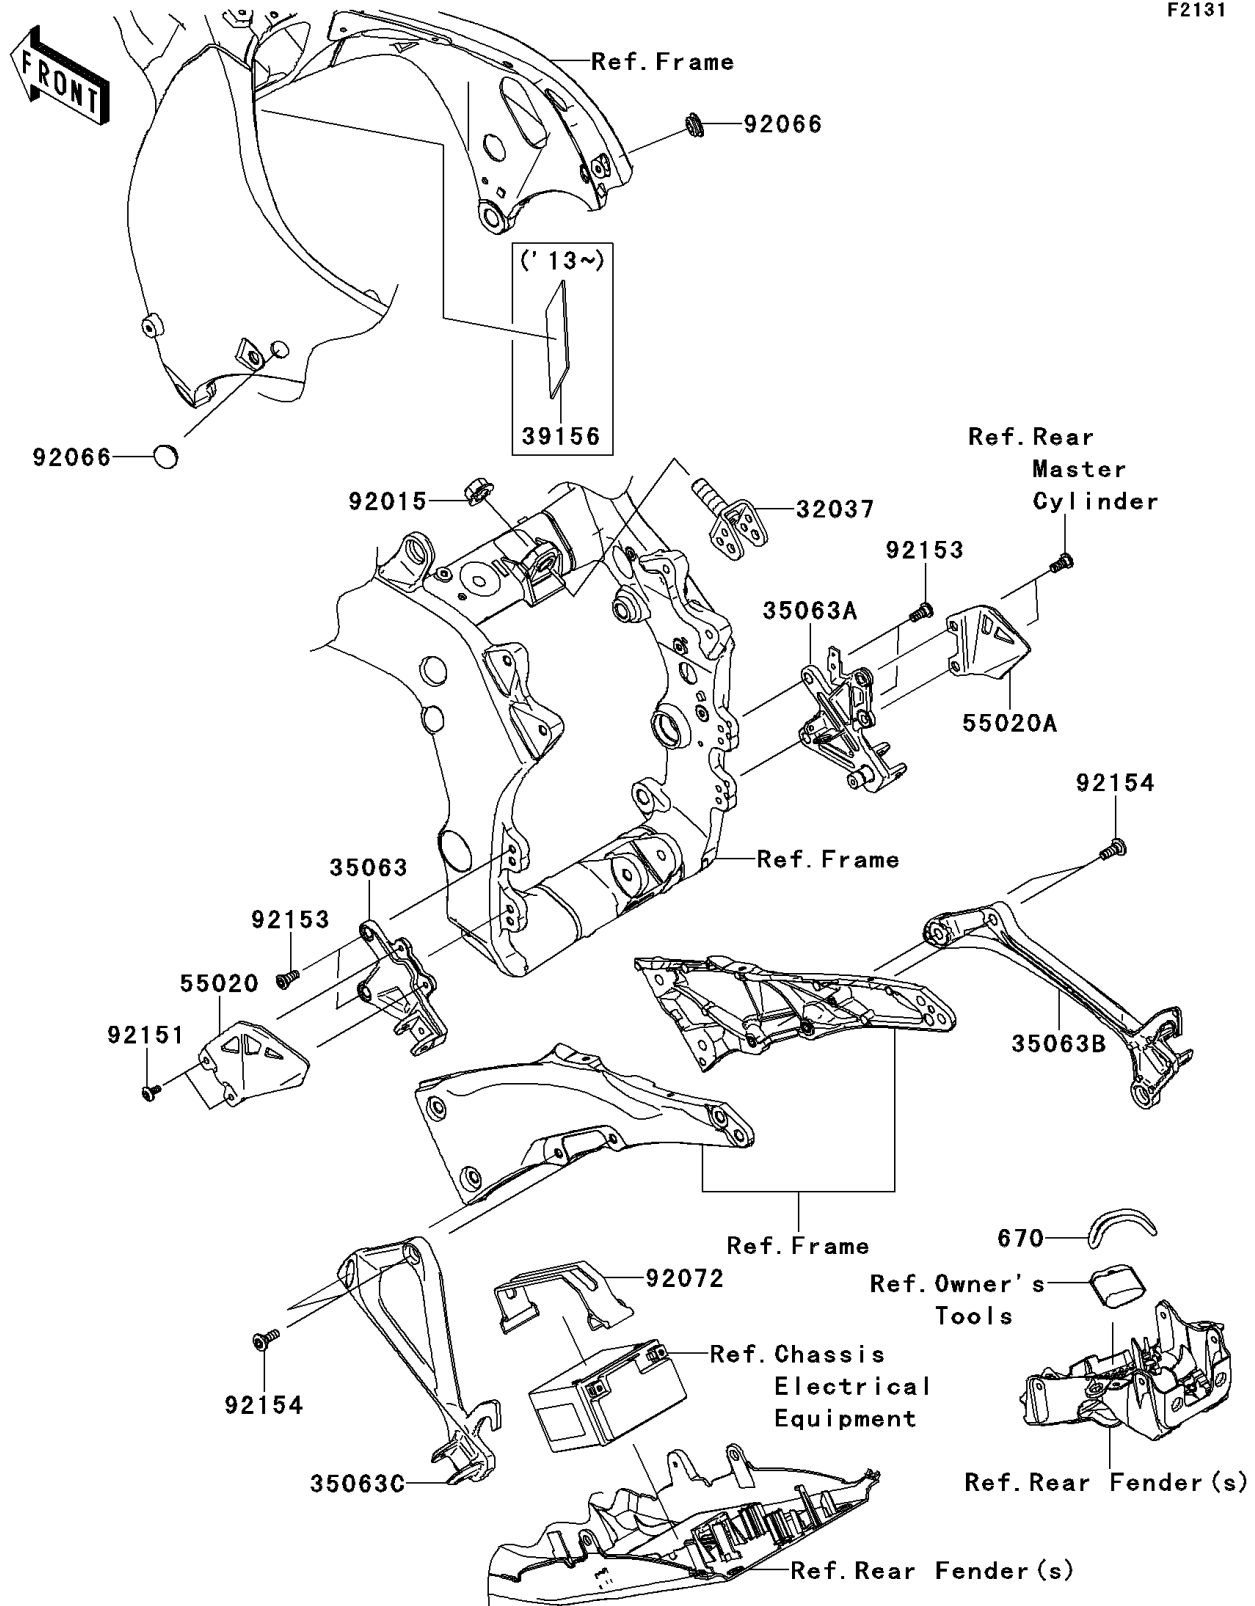

2013 NINJA® ZX™ -10R

PARTS DIAGRAM

Frame Fittings

F2131

2013 NINJA[®] ZX[™]-10R

PARTS LIST Frame Fittings

ITEM NAME	PART NUMBER	QUANTITY
-----------	-------------	----------
