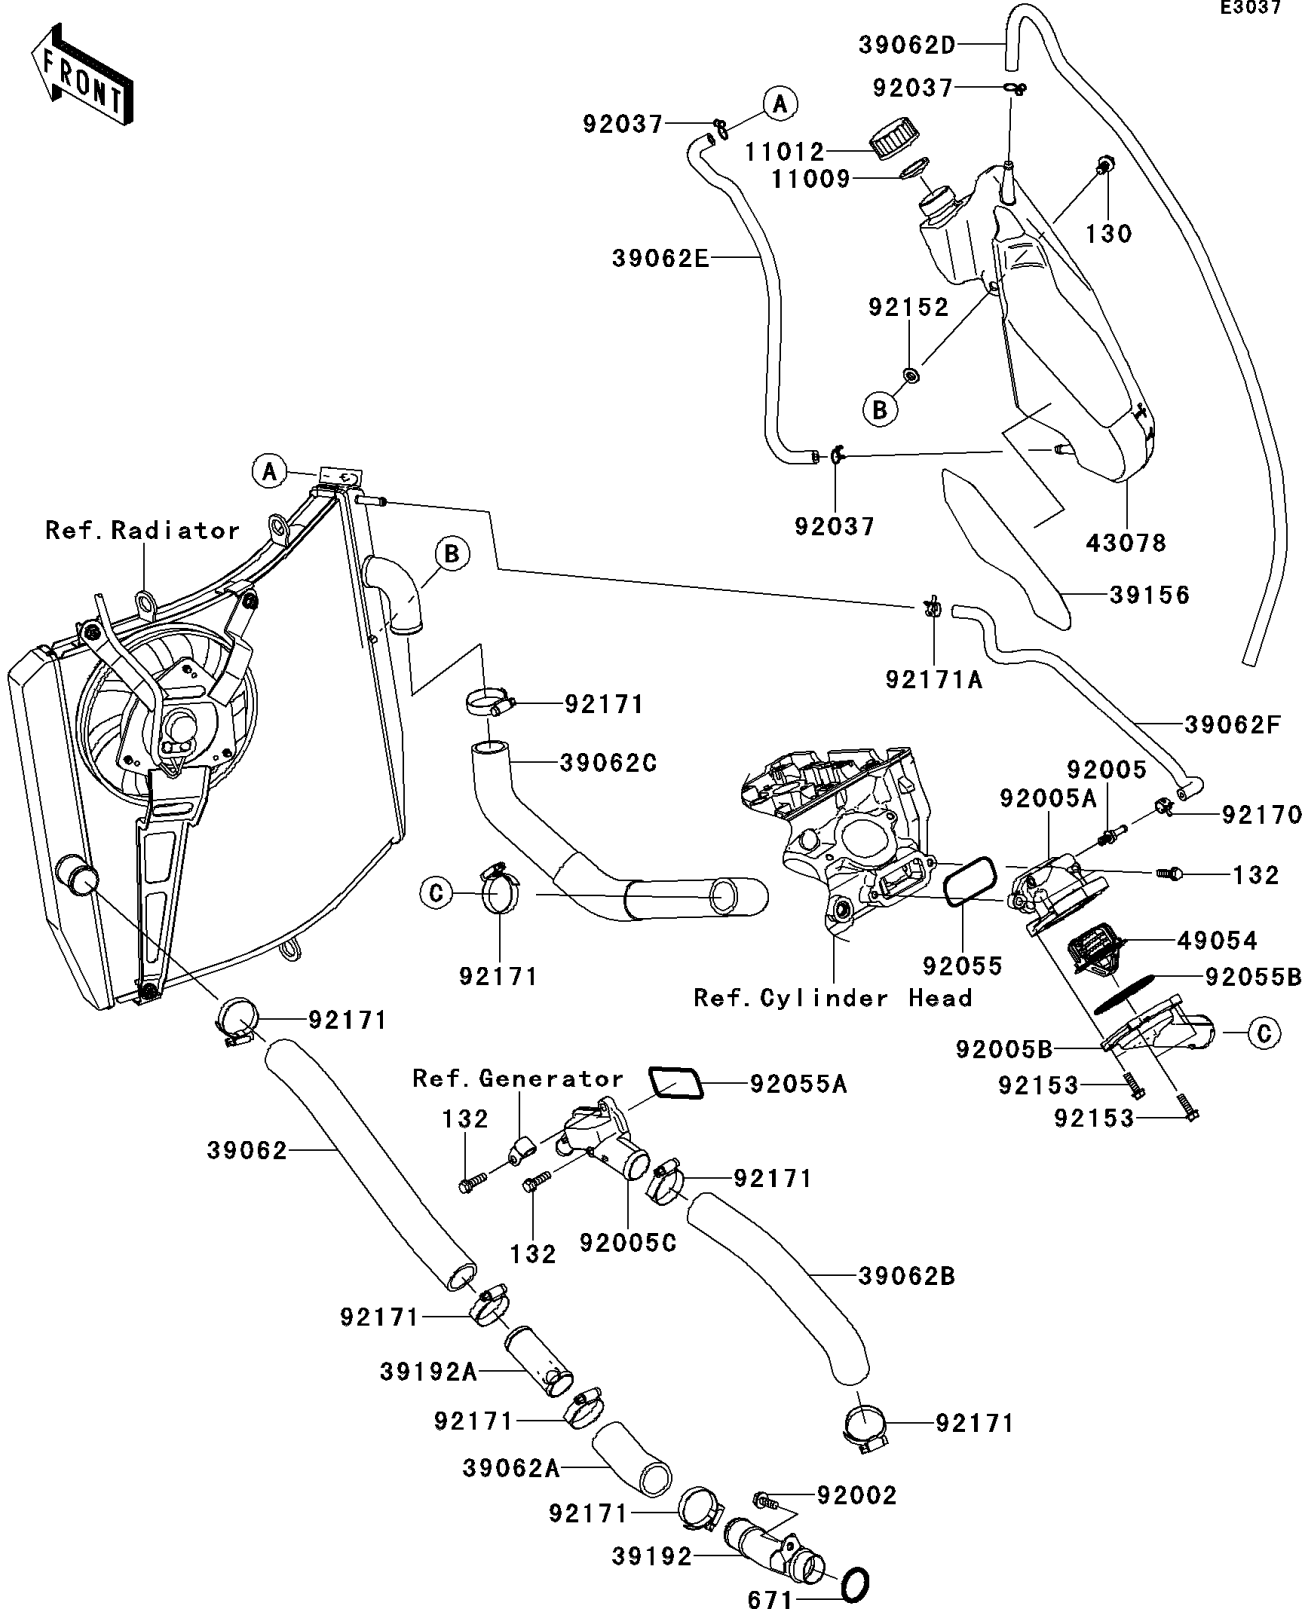

2013 NINJA® ZX™-10R

PARTS DIAGRAM

Water Pipe

E3037

2013 NINJA® ZX™-10R

PARTS LIST

Water Pipe

ITEM NAME

PART NUMBER

QUANTITY
