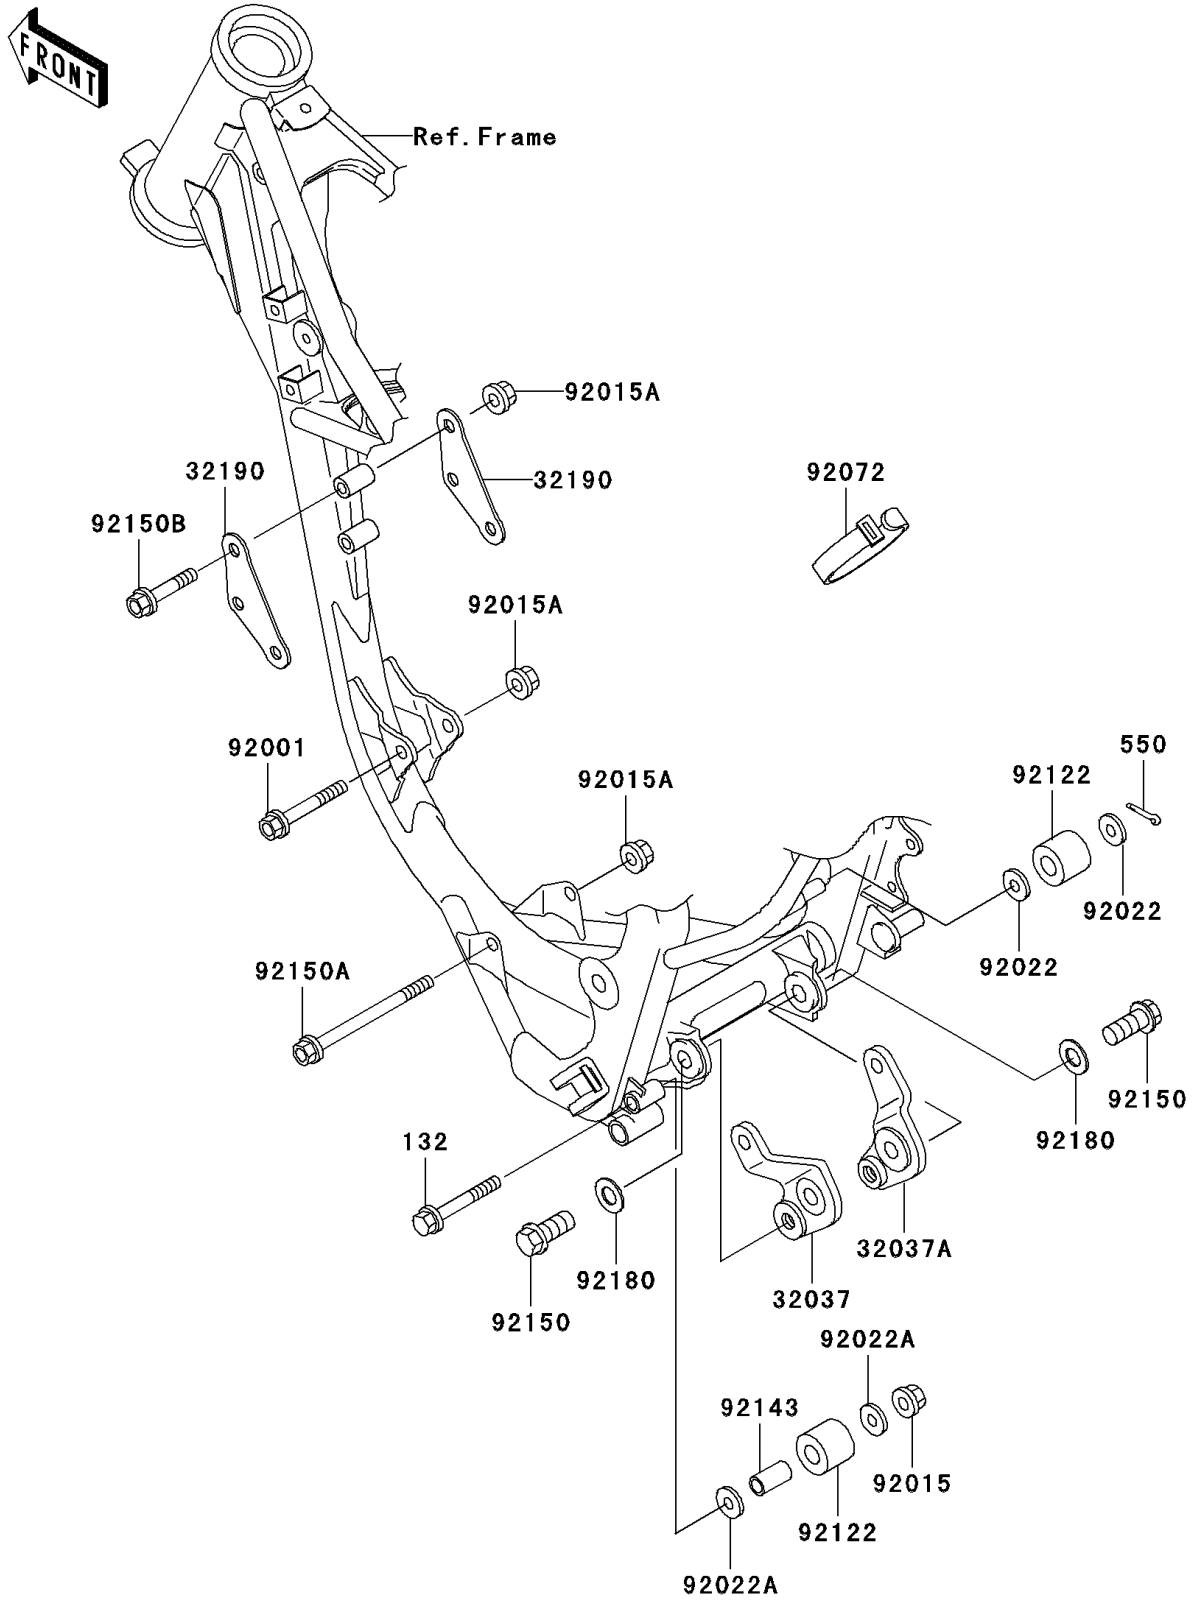

2003 KX85

PARTS DIAGRAM

Engine Mount

F2122

2003 KX85

PARTS LIST

Engine Mount

Kawasaki

Let the Good Times Roll®

ITEM NAME

PART NUMBER

QUANTITY
