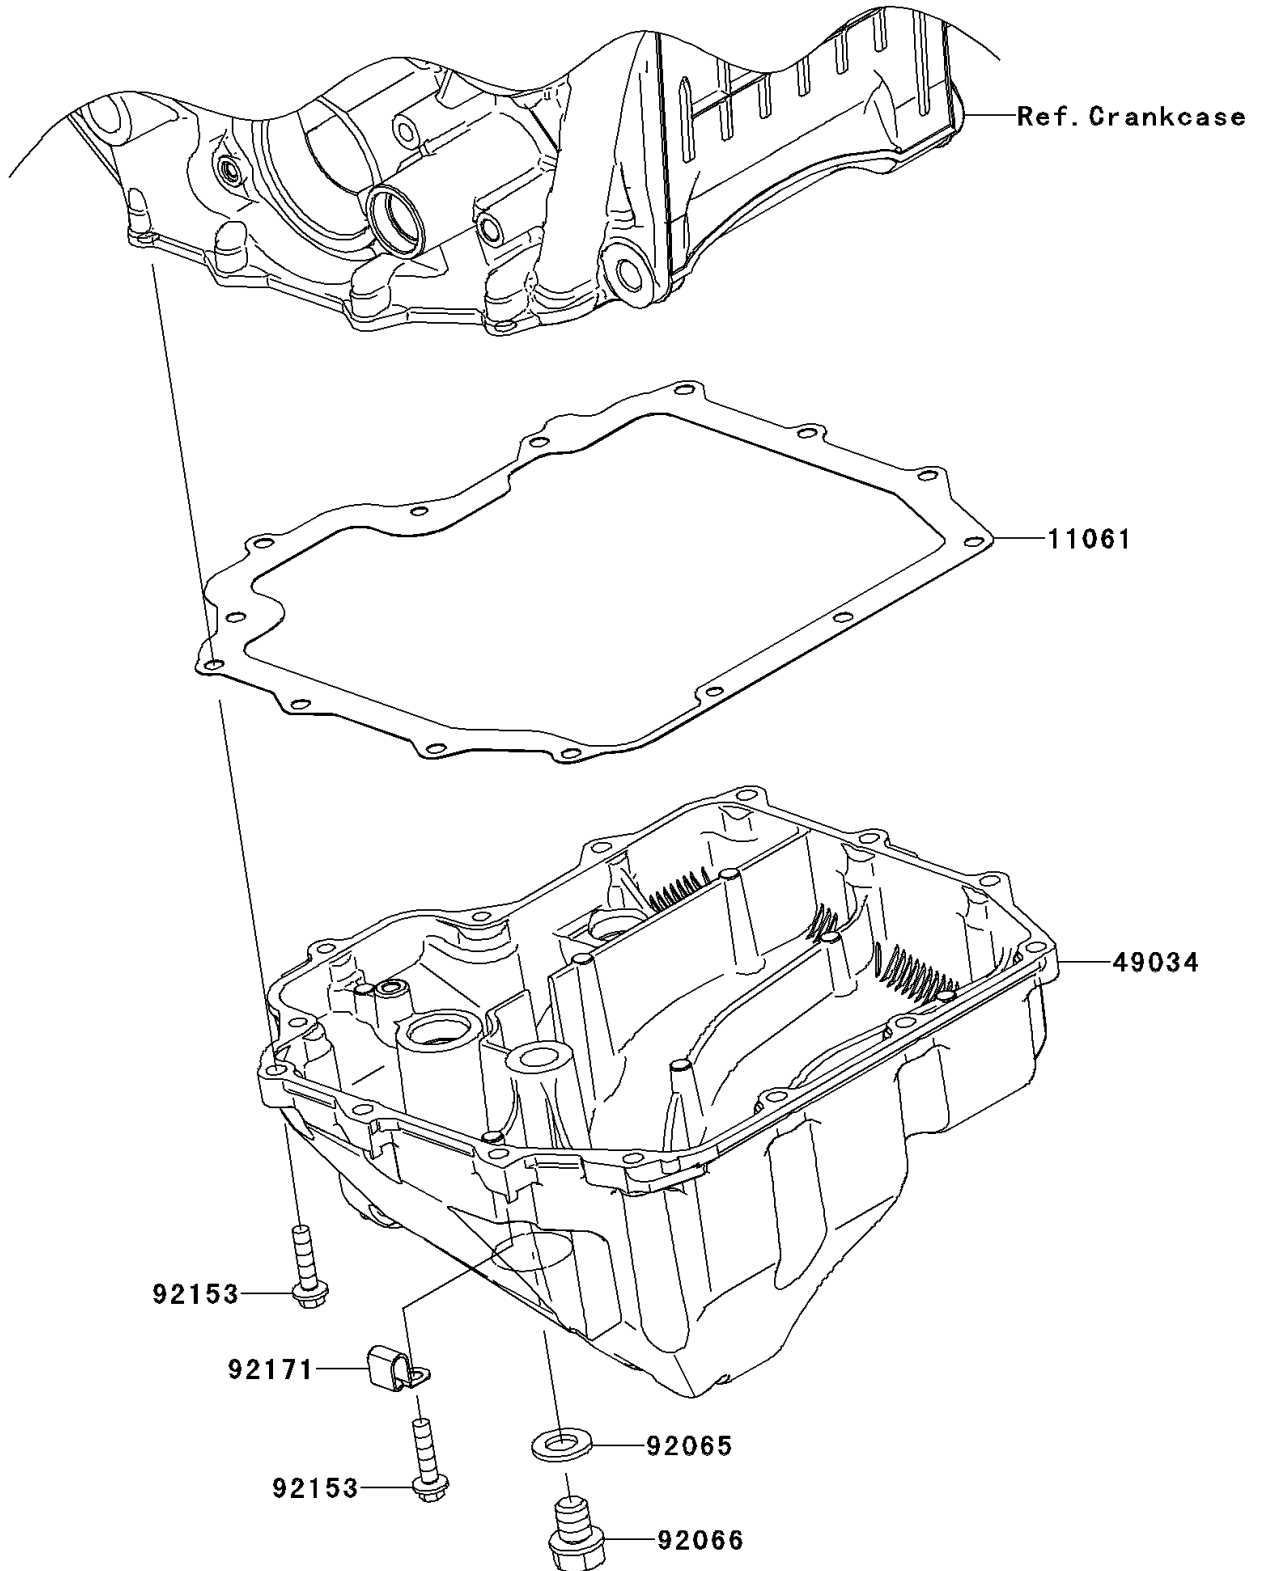

2013 NINJA[®] ZX[™]-10R

PARTS DIAGRAM

Oil Pan

E1434

2013 NINJA[®] ZX[™]-10R

PARTS LIST

Oil Pan

ITEM NAME

PART NUMBER

QUANTITY
