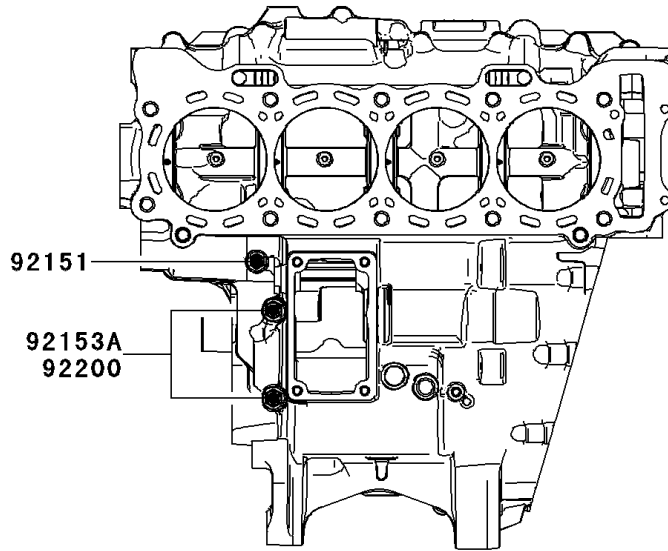

2014 NINJA[®] ZX[™]-10R

PARTS DIAGRAM

Crankcase Bolt Pattern

E1412

(Upper Case)

(Lower Case)

2014 NINJA® ZX™-10R

PARTS LIST

Crankcase Bolt Pattern

ITEM NAME

PART NUMBER

QUANTITY
