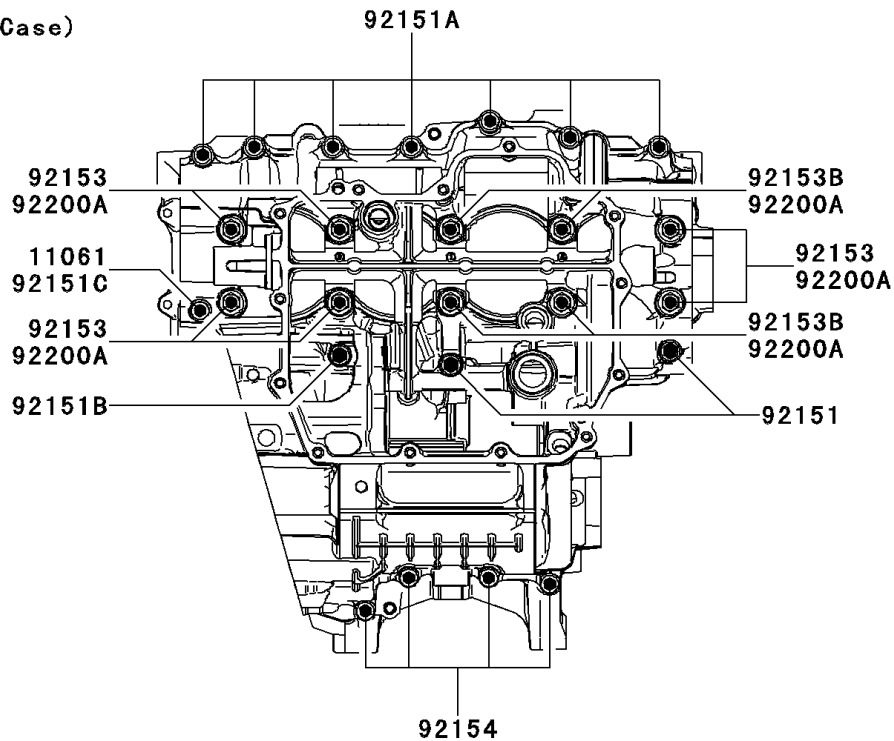

2014 NINJA[®] ZX[™]-10R

PARTS DIAGRAM

Crankcase Bolt Pattern

E1412

(Upper Case)

(Lower Case)

2014 NINJA® ZX™-10R

PARTS LIST

Crankcase Bolt Pattern

ITEM NAME

PART NUMBER

QUANTITY
