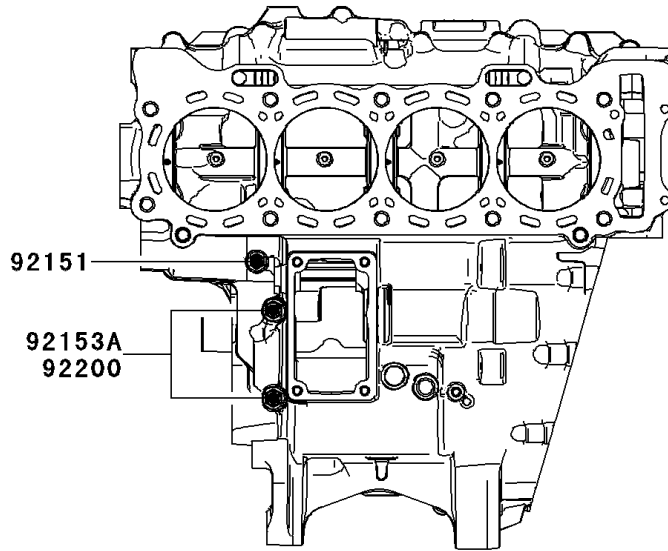

2013 NINJA® ZX™ -10R

PARTS DIAGRAM

Crankcase Bolt Pattern

E1412

(Upper Case)

(Lower Case)

2013 NINJA® ZX™ -10R

PARTS LIST

Crankcase Bolt Pattern

ITEM NAME

PART NUMBER

QUANTITY
