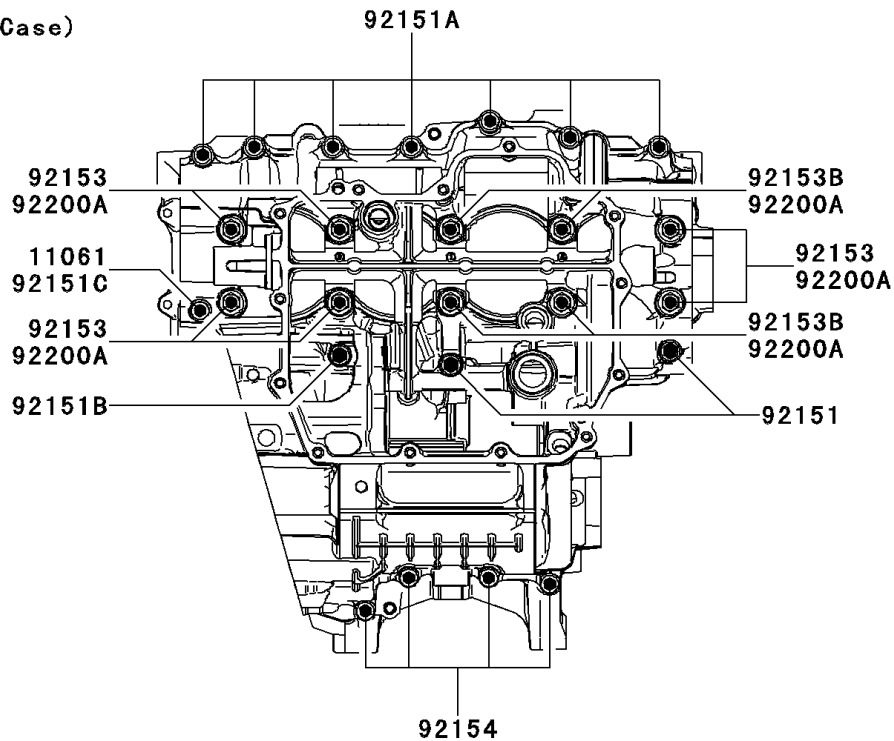

2013 NINJA® ZX™ -10R

PARTS DIAGRAM

Crankcase Bolt Pattern

E1412

(Upper Case)

(Lower Case)

2013 NINJA® ZX™ -10R

PARTS LIST

Crankcase Bolt Pattern

ITEM NAME

PART NUMBER

QUANTITY
