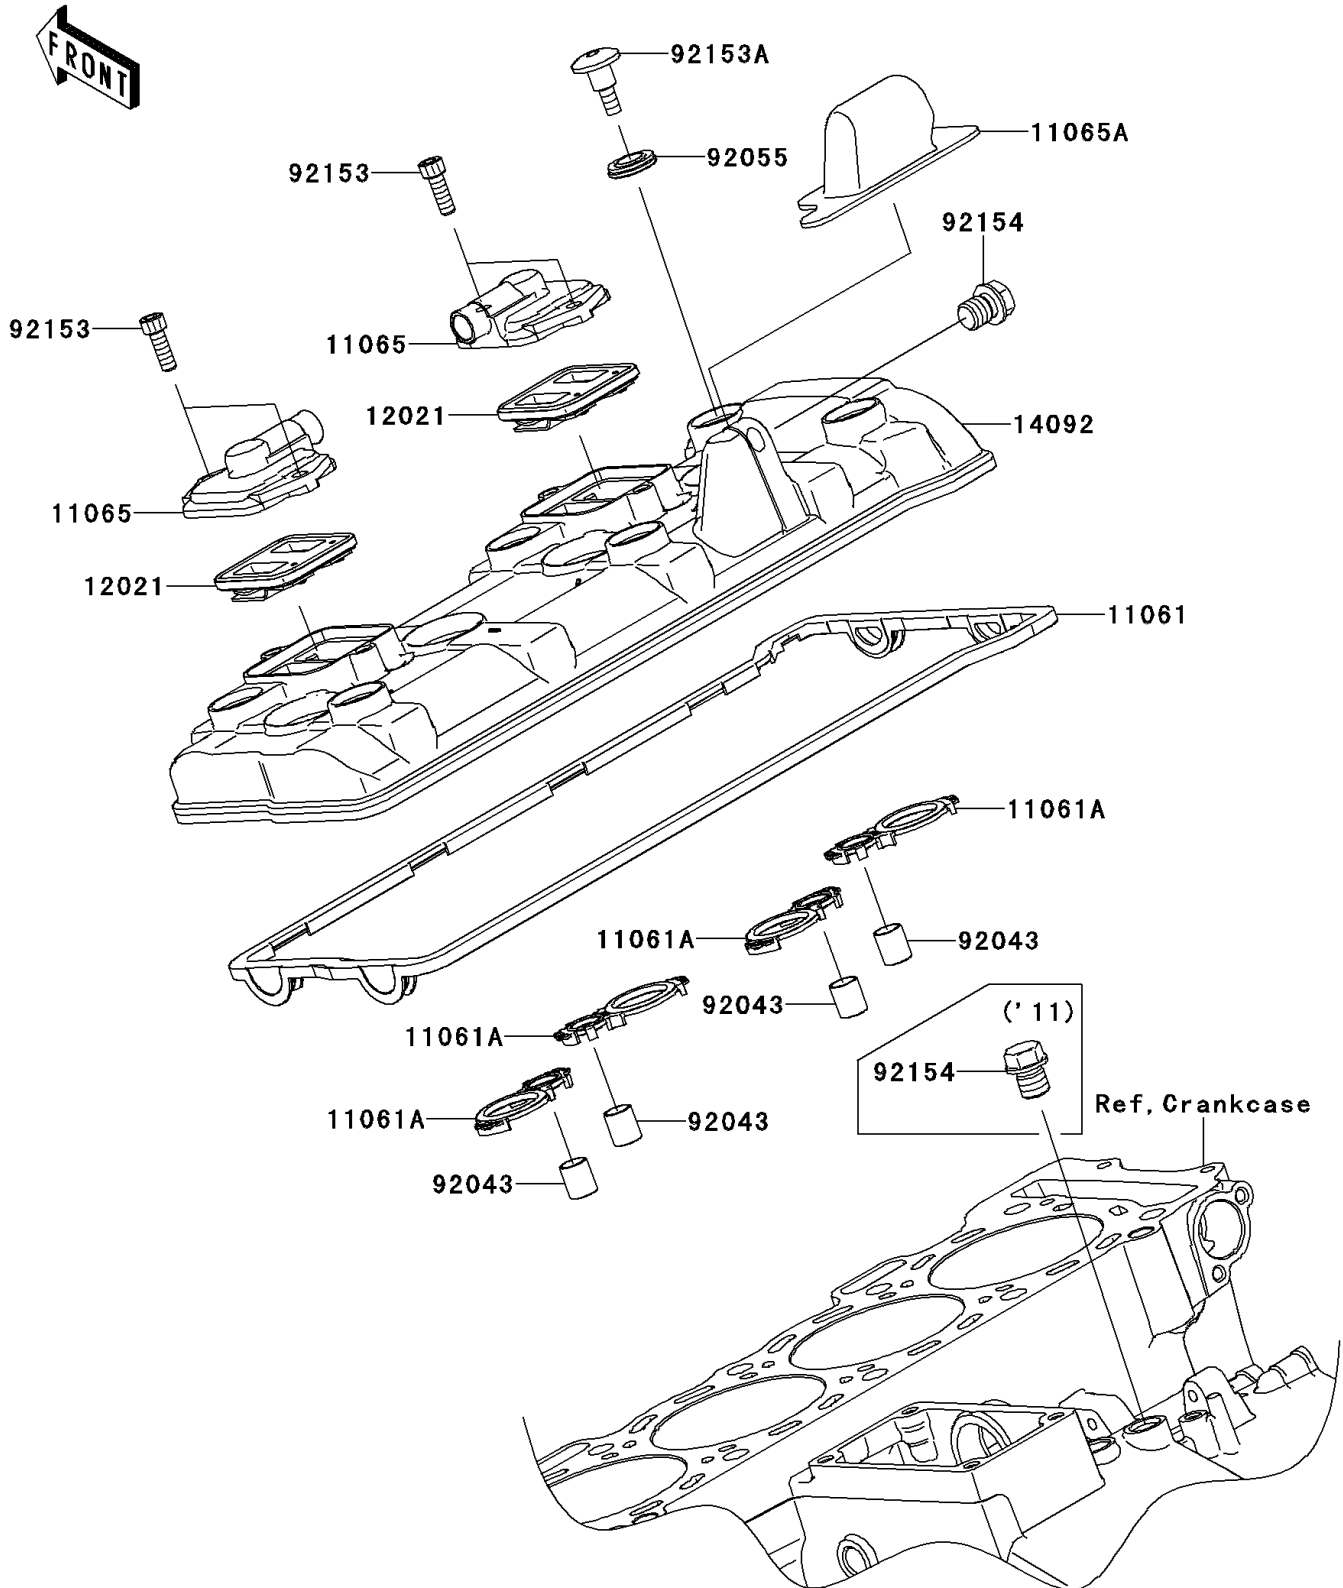

2013 NINJA[®] ZX[™]-10R

PARTS DIAGRAM Cylinder Head Cover

E1112

2013 NINJA® ZX™ -10R

PARTS LIST

Cylinder Head Cover

ITEM NAME

PART NUMBER

QUANTITY
