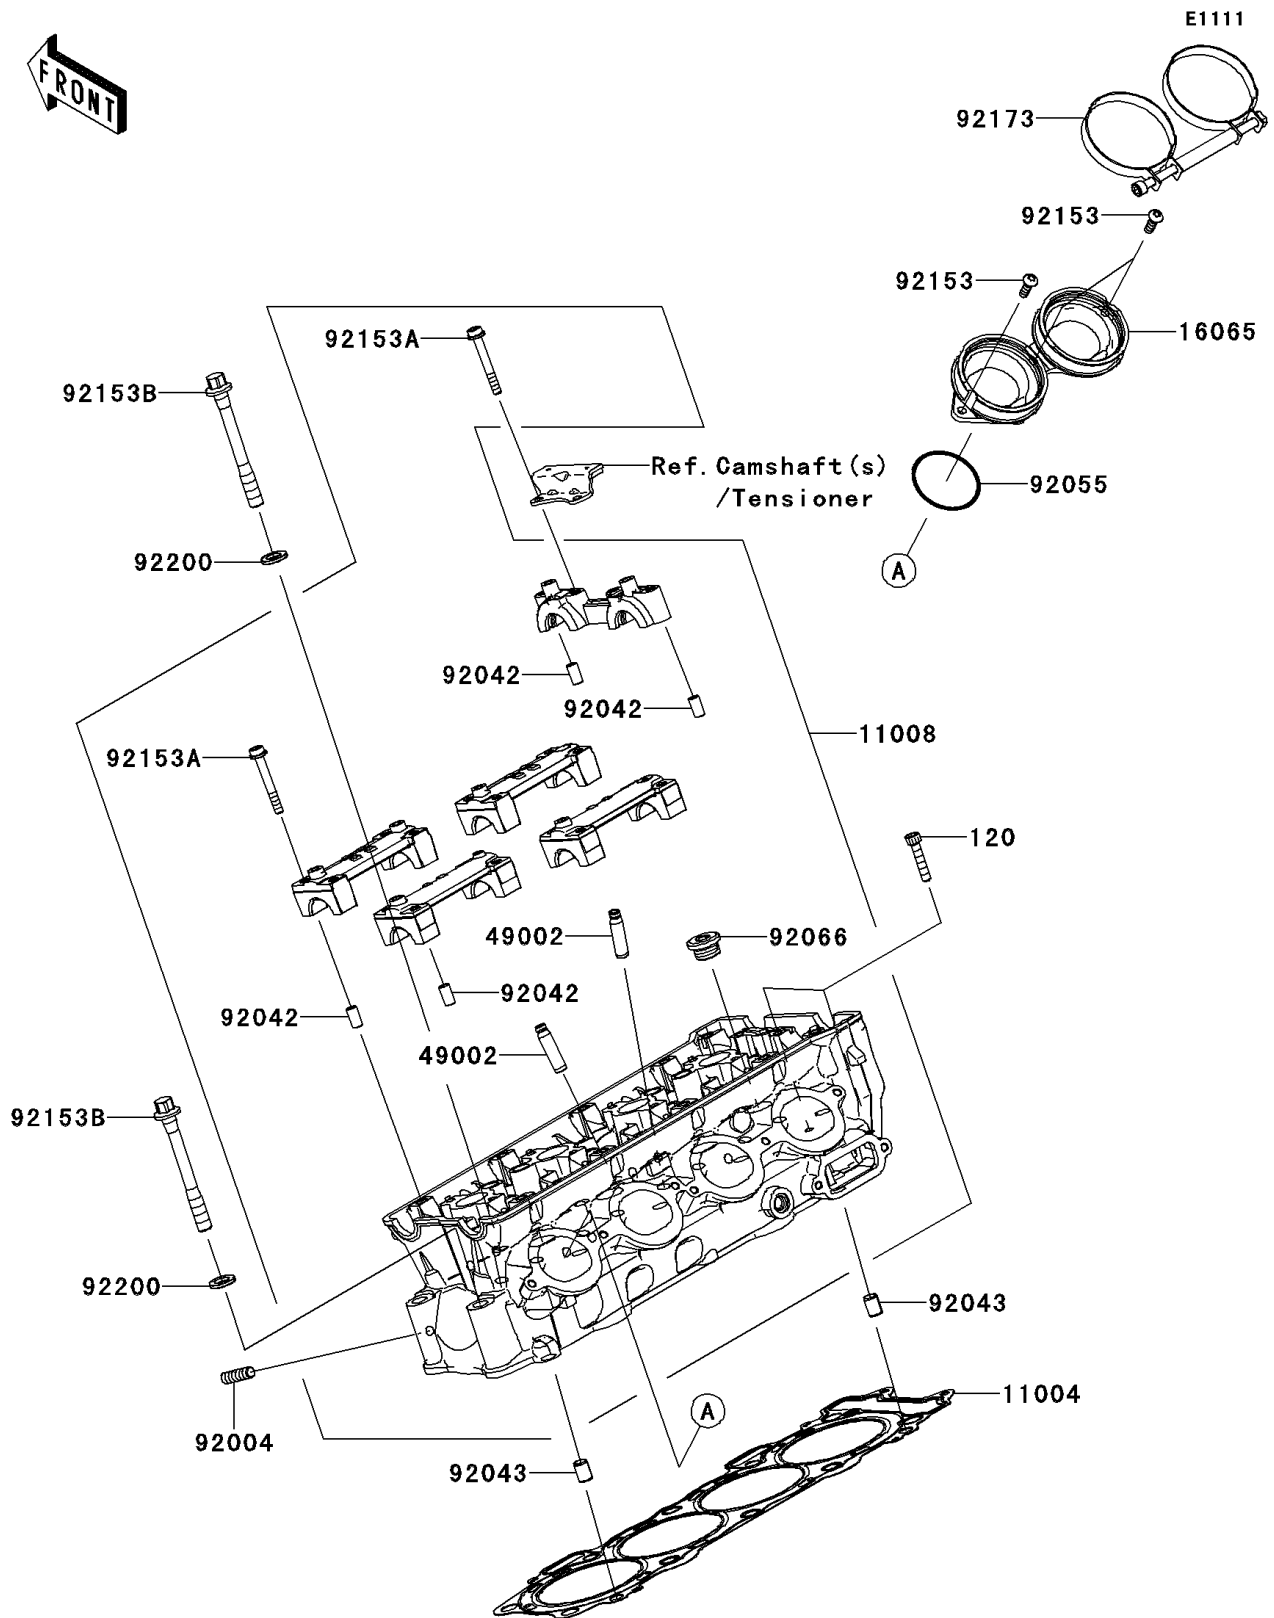

2013 NINJA[®] ZX[™]-10R

PARTS DIAGRAM

Cylinder Head

2013 NINJA® ZX™ -10R

PARTS LIST

Cylinder Head

ITEM NAME

PART NUMBER

QUANTITY
