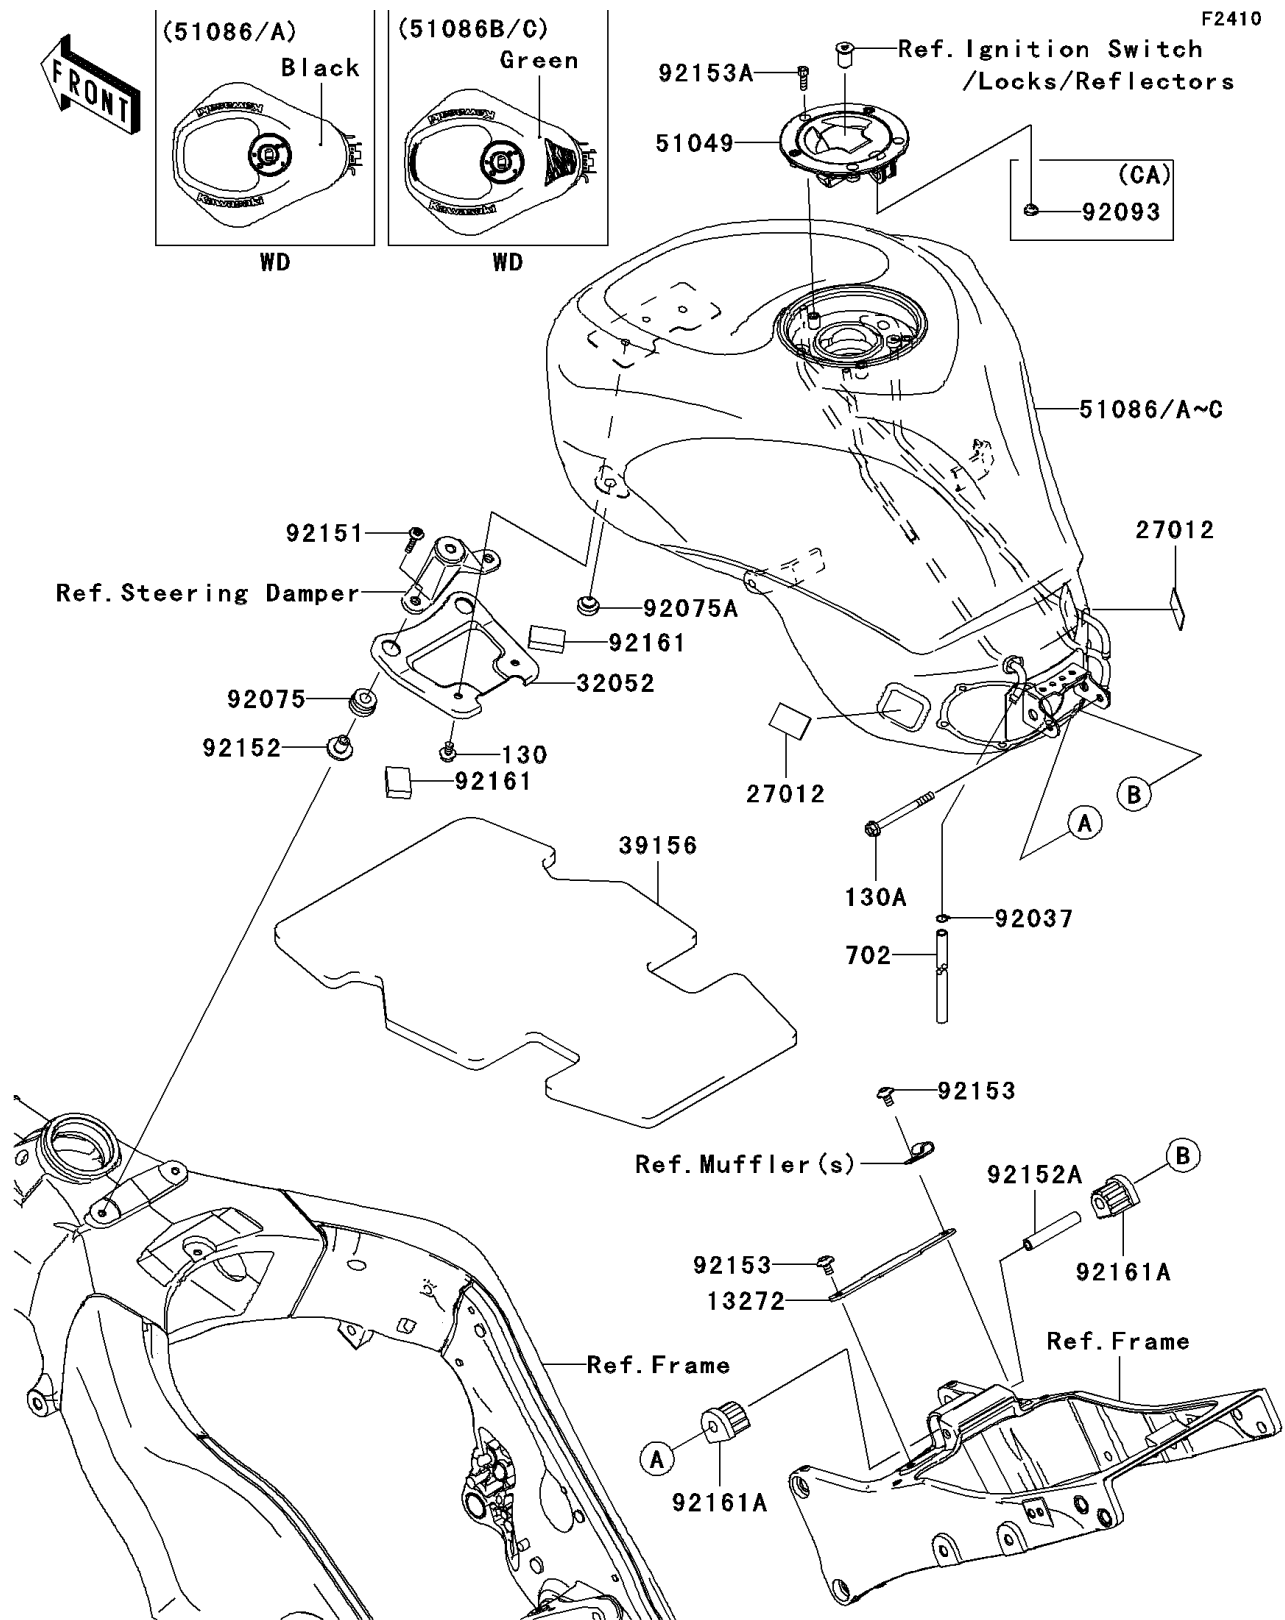

2010 Ninja[®] ZX[™]-10R

PARTS DIAGRAM

Fuel Tank

2010 Ninja® ZX™-10R

PARTS LIST

Fuel Tank

ITEM NAME	PART NUMBER	QUANTITY
PLATE,FUEL TANK,RR (Ref # 13272)	13272-0505	1
HOOK (Ref # 27012)	27012-0115	2
BRACKET-TANK,FR (Ref # 32052)	32052-0095	1
PAD,FUEL TANK (Ref # 39156)	39156-0451	1
CAP-TANK,FUEL (Ref # 51049)	51049-0030	1
TANK-COMP-FUEL,M.S.BLACK (Ref # 51086)	51086-5335-660	1
TANK-COMP-FUEL,M.S.BLACK (Ref # 51086A)	51086-5344-660	1
CLAMP,TUBE (Ref # 92037)	92037-010	1
DAMPER,RUBBER (Ref # 92075)	92075-1123	2
DAMPER (Ref # 92075A)	92075-1983	2
SEAL,FUEL TANK CAP (Ref # 92093)	92093-1030	1
BOLT,SOCKET,6X30 (Ref # 92151)	92151-1605	2
COLLAR (Ref # 92152)	92152-0091	2
COLLAR,6.8X10X60 (Ref # 92152A)	92152-1182	1
BOLT,SOCKET,6X10 (Ref # 92153)	92153-0410	2
BOLT,SOCKET,5X16 (Ref # 92153A)	92153-1616	3
DAMPER (Ref # 92161)	92161-0585	2
DAMPER,FUEL TANK,RR (Ref # 92161A)	92161-1330	2
BOLT-FLANGED,6X10 (Ref # 130)	130BA0610	2
BOLT-FLANGED,6X70 (Ref # 130A)	130BB0670	1
TUBE-RUBBER,6X9X750 (Ref # 702)	702A06750	1