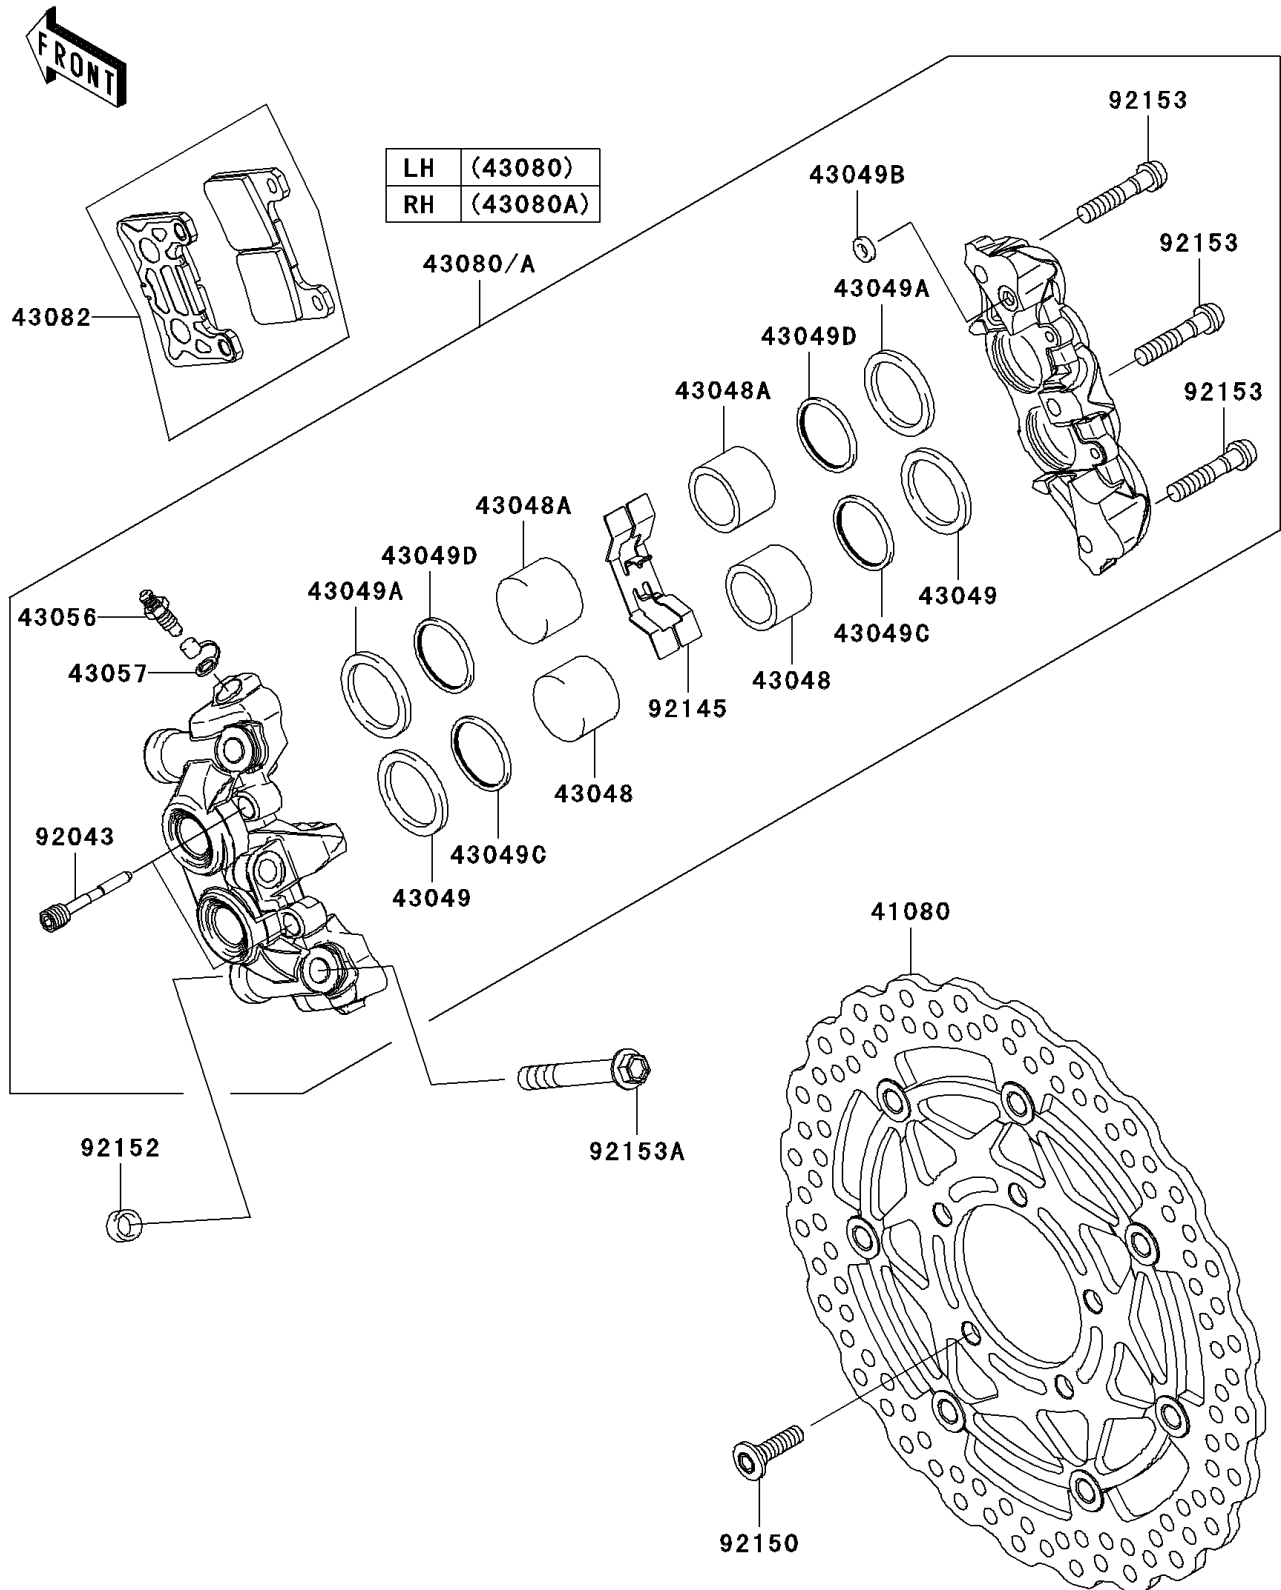

2010 Ninja[®] ZX[™]-10R

PARTS DIAGRAM

Front Brake

F2292

2010 Ninja® ZX™-10R

PARTS LIST

Front Brake

ITEM NAME

PART NUMBER

QUANTITY
