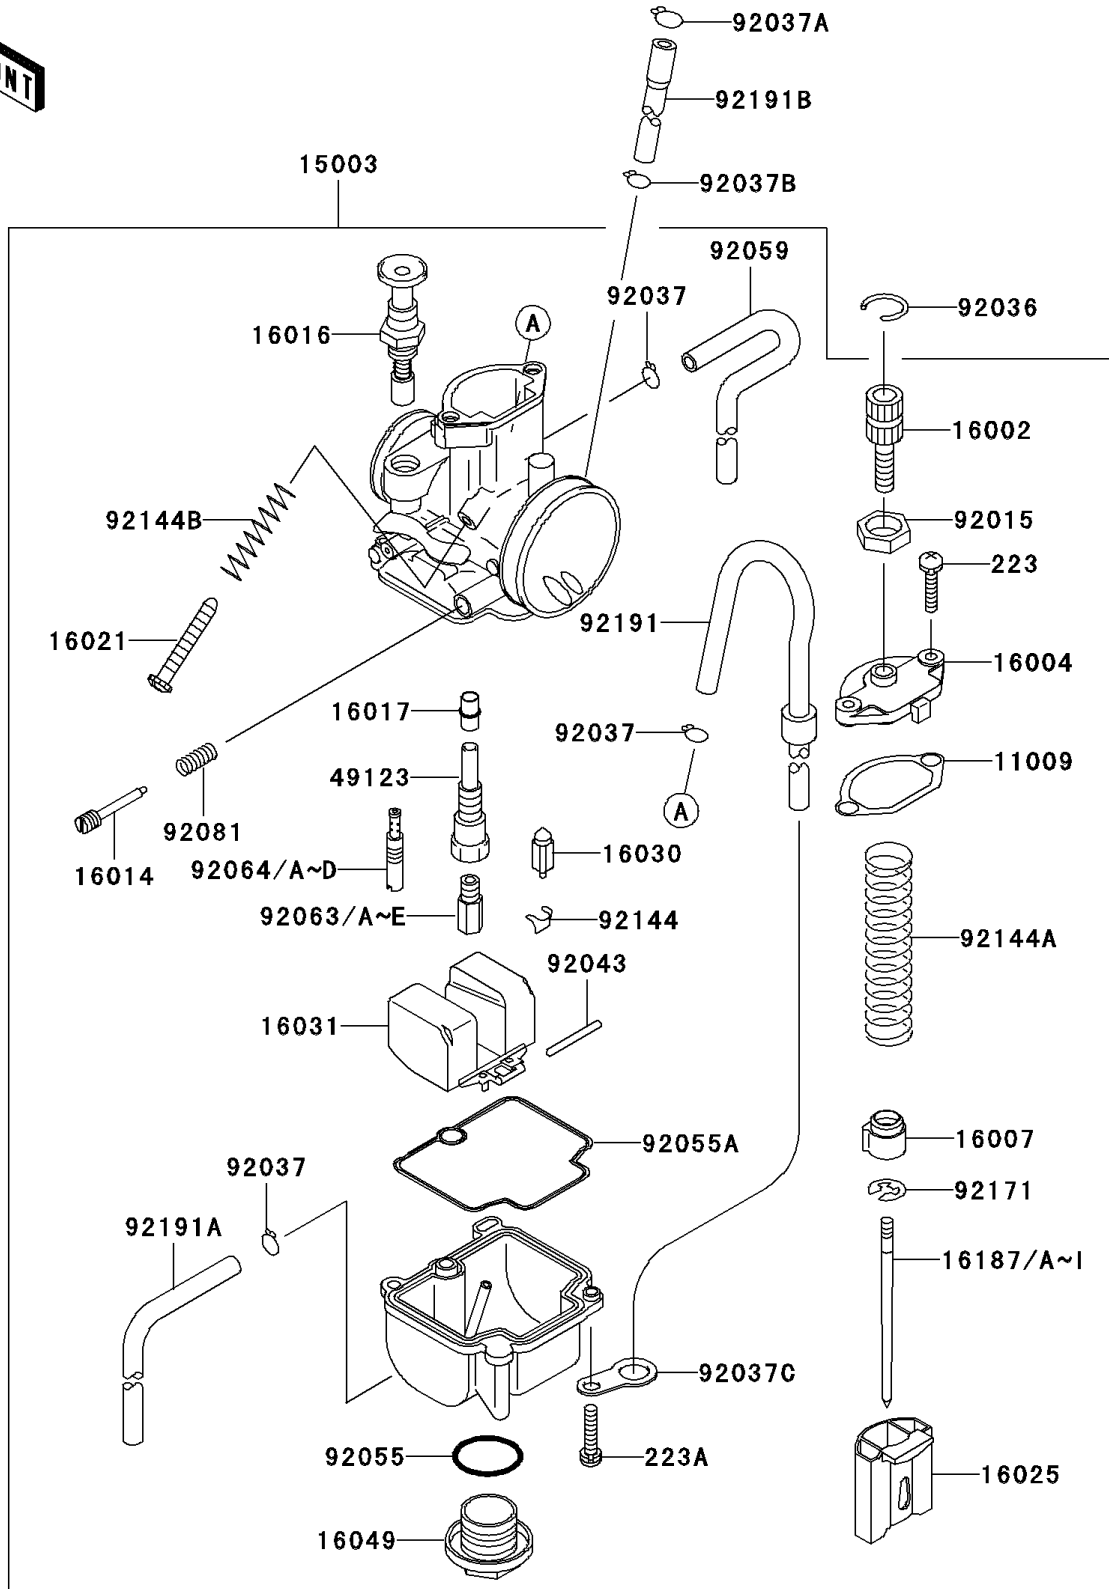

2004 KX85

PARTS DIAGRAM

Carburetor

E1611

2004 KX85

PARTS LIST

Carburetor

Kawasaki

Let the Good Times Roll®

ITEM NAME

PART NUMBER

QUANTITY
