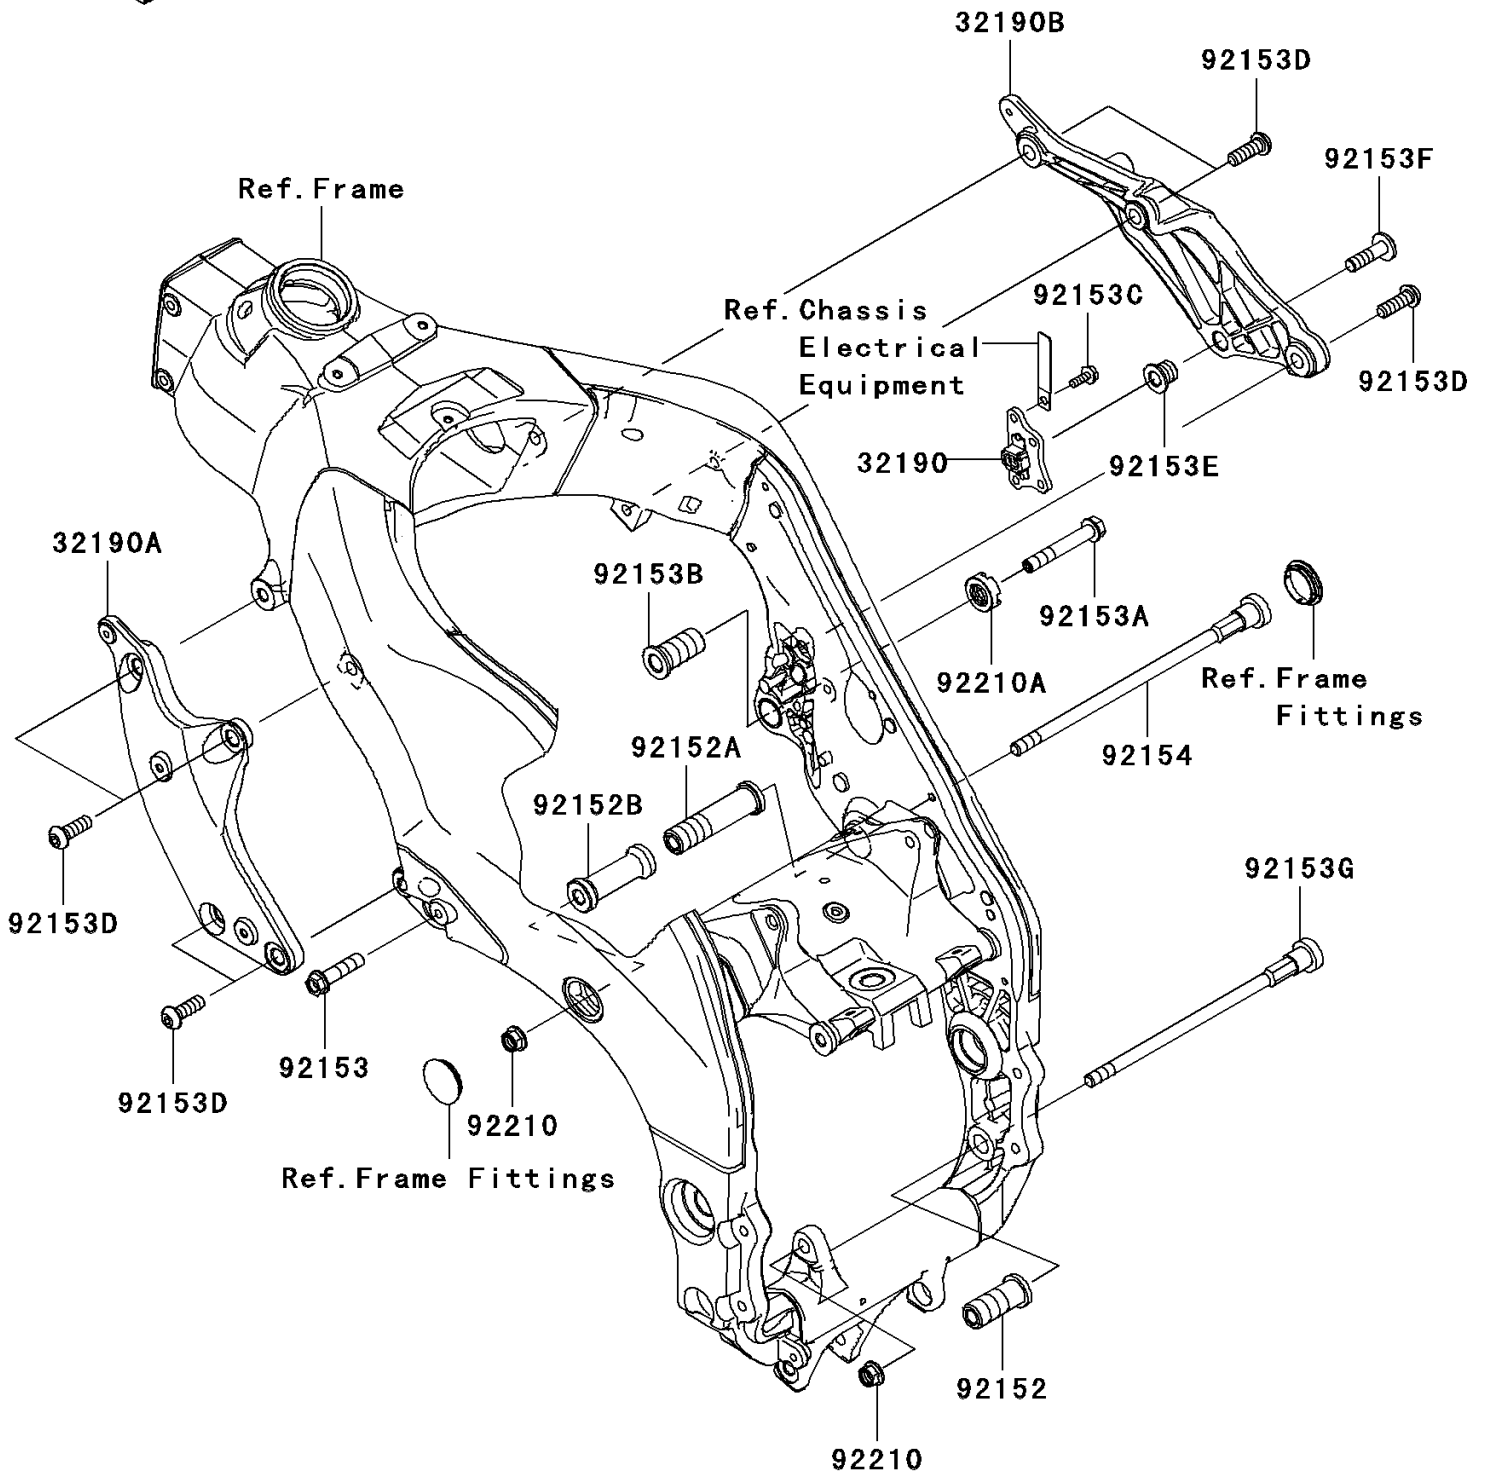

2010 Ninja[®] ZX[™]-10R

PARTS DIAGRAM

Engine Mount

F2122

2010 Ninja® ZX™-10R

PARTS LIST

Engine Mount

ITEM NAME

PART NUMBER

QUANTITY
