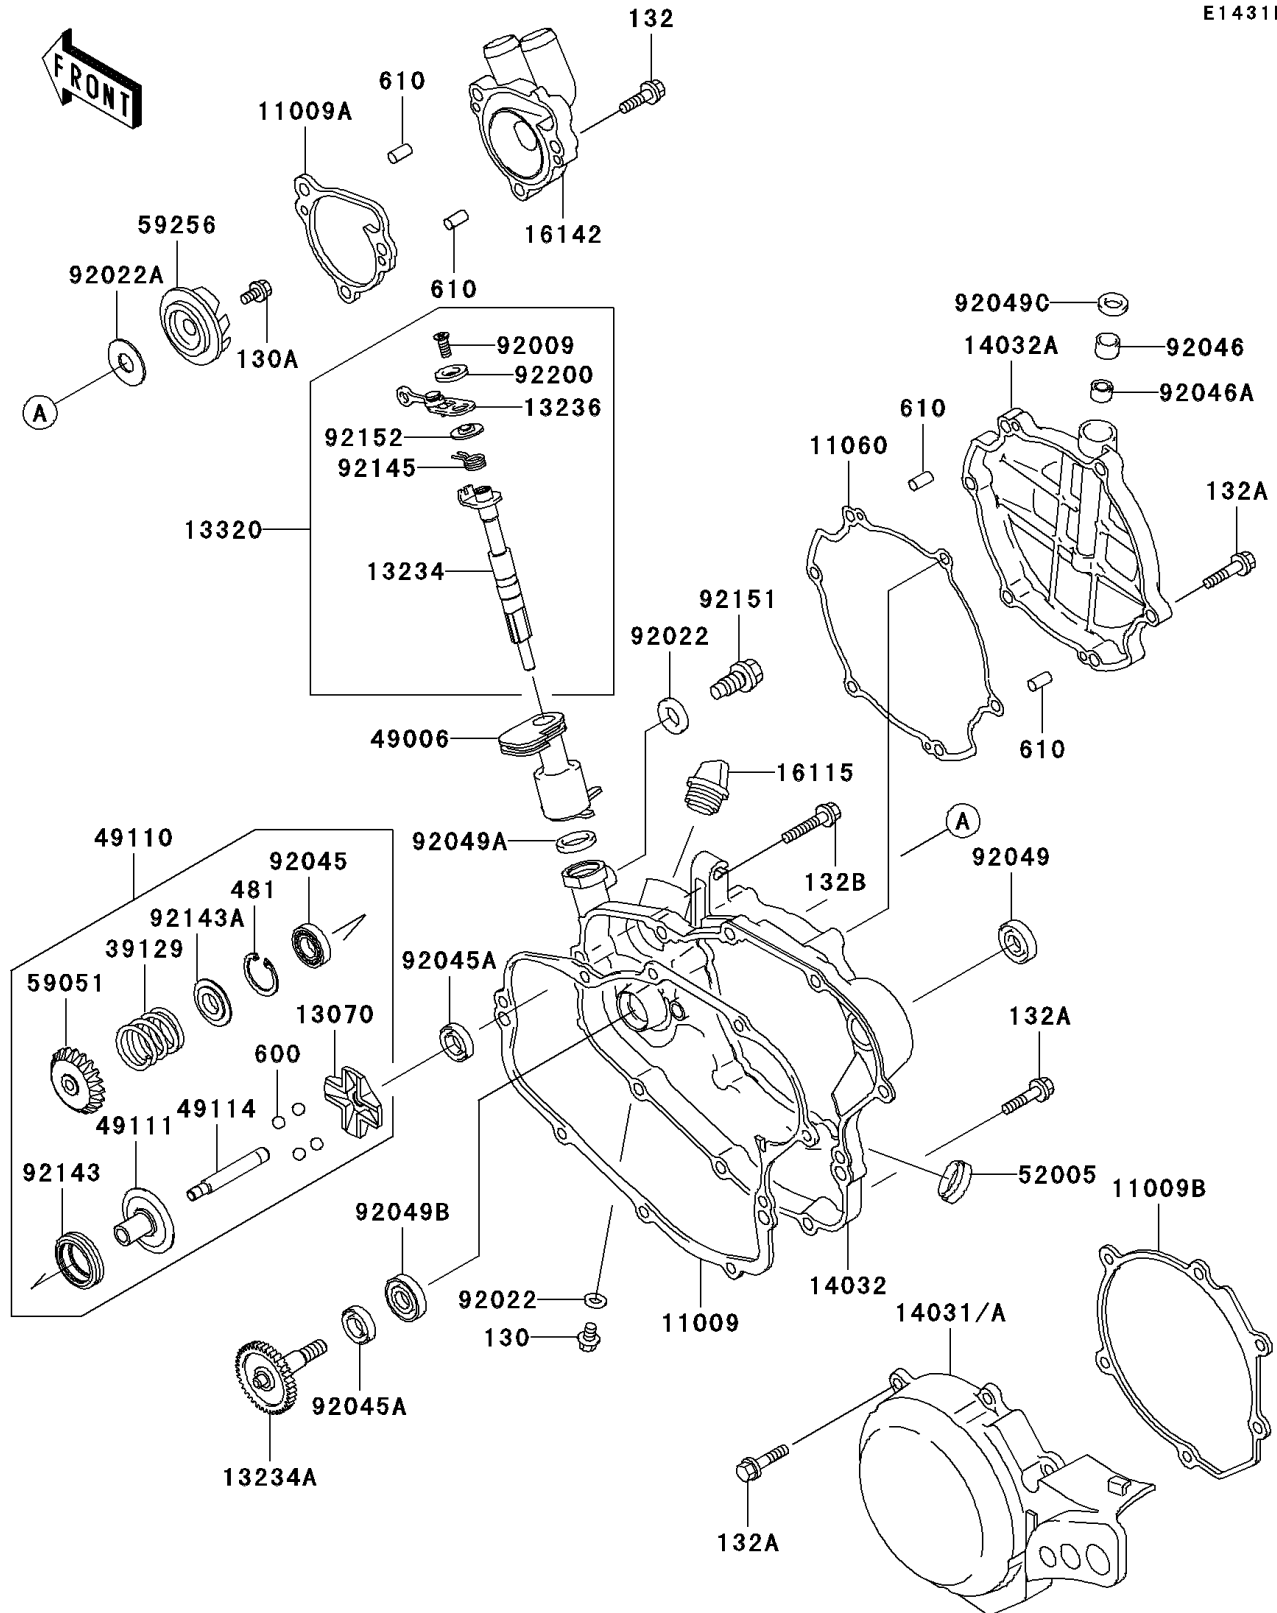

# 2005 KX85

## PARTS DIAGRAM

### Engine Cover(s)(A4/A5)

E1431B

## PARTS LIST

Engine Cover(s)(A4/A5)

**Kawasaki**

Let the Good Times Roll®

**ITEM NAME**

**PART NUMBER**

**QUANTITY**

---