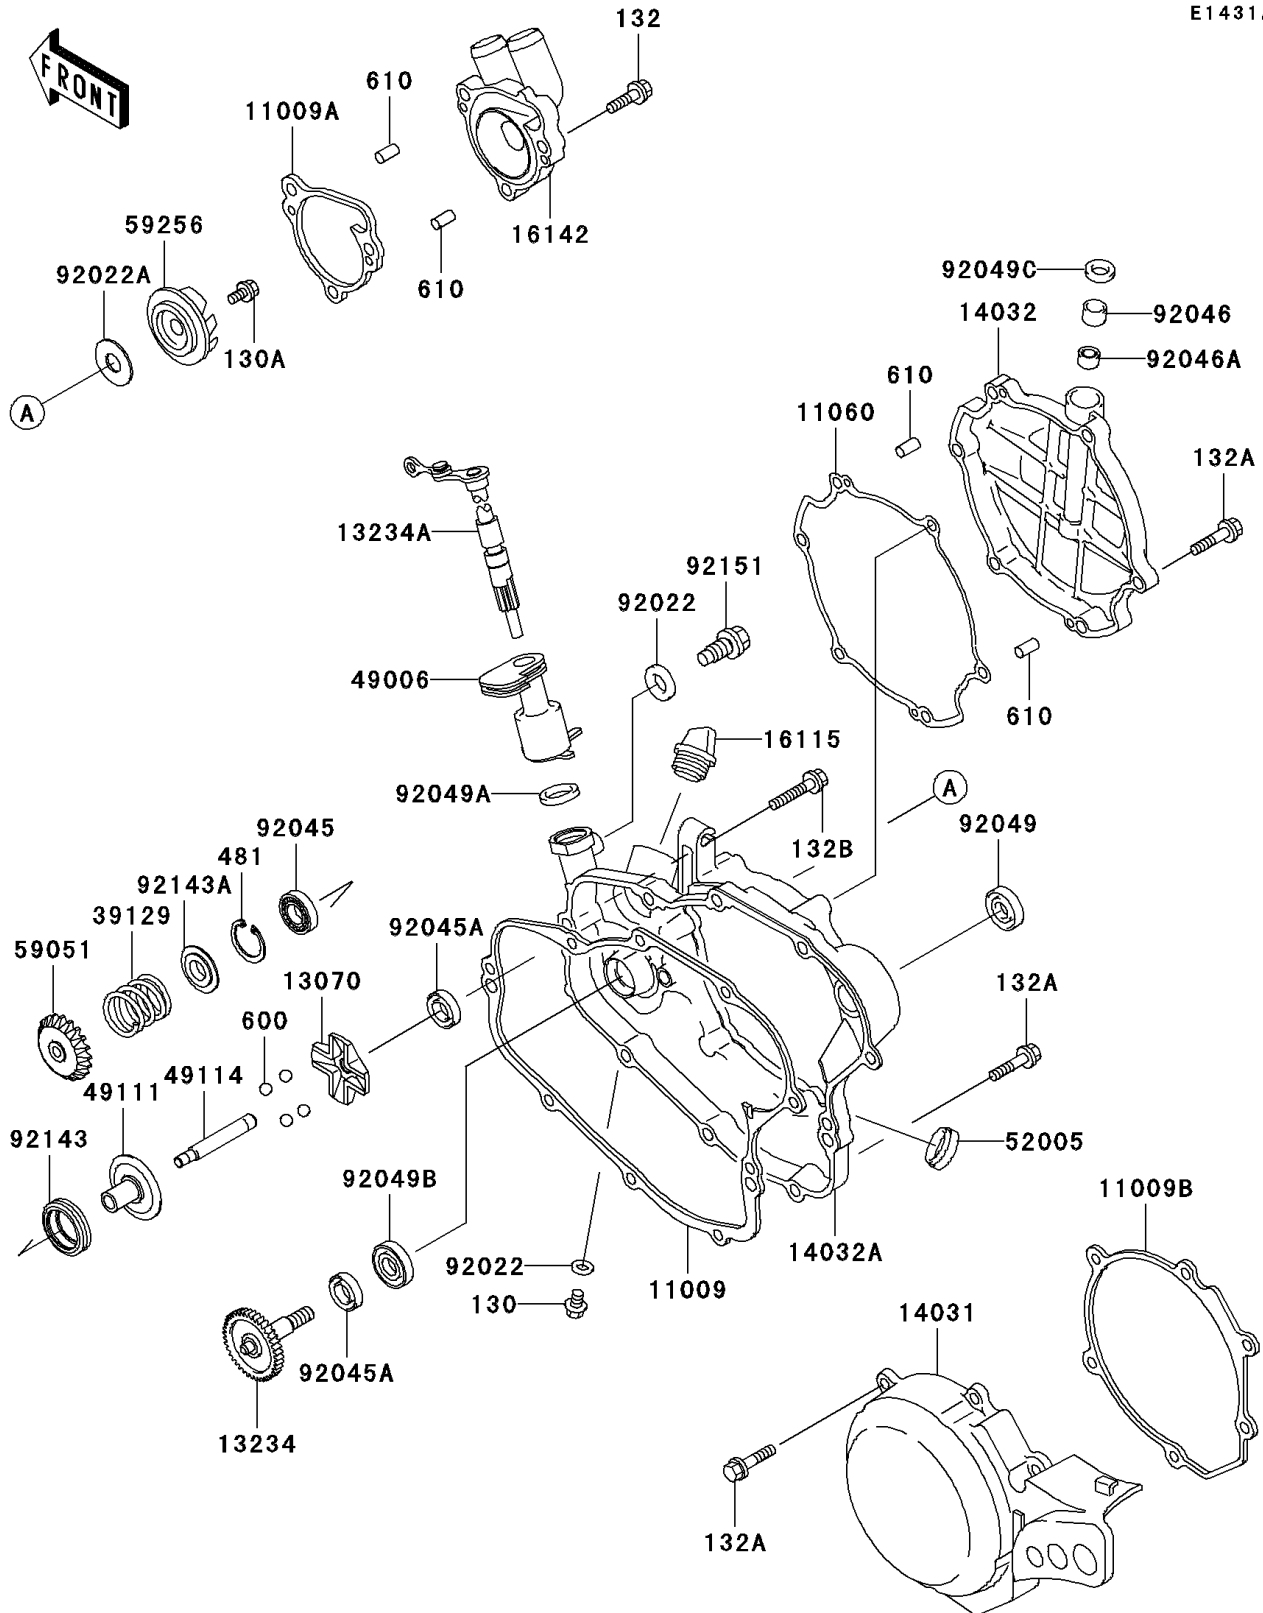

2003 KX85

PARTS DIAGRAM

Engine Cover(s)(A3)

E1431A

2003 KX85

PARTS LIST

Engine Cover(s)(A3)

ITEM NAME	PART NUMBER	QUANTITY
BOLT-FLANGED,6X8 (Ref # 130)	130B0608	1
GASKET,CLUTCH COVER (Ref # 11009)	11009-1971	1
GASKET,PUMP COVER (Ref # 11009A)	11009-1972	1
GASKET,GENERATOR COVER (Ref # 11009B)	11009-1973	1
GASKET,CLUTCH COVER (Ref # 11060)	11060-1795	1
GUIDE,GOVERNOR (Ref # 13070)	13070-1309	1
SHAFT-COMP,WATER PUMP (Ref # 13234)	13234-1103	1
SHAFT-COMP,GOVERNOR (Ref # 13234A)	13234-1104	1
COVER-GENERATOR (Ref # 14031)	14031-1241	1
COVER-CLUTCH,OUTSIDE (Ref # 14032)	14032-1463	1
COVER-CLUTCH,INSIDE (Ref # 14032A)	14032-1514	1
CAP-OIL FILLER (Ref # 16115)	16115-018	1
COVER-PUMP,WATER (Ref # 16142)	16142-1144	1
SPRING-GOVERNOR (Ref # 39129)	39129-1022	1
BOOT,GOVERNOR (Ref # 49006)	49006-1313	1
HOLDER-GOVERNOR WEIGHT (Ref # 49111)	49111-1064	1
SHAFT-GOVERNOR (Ref # 49114)	49114-1106	1
GAUGE,OIL LEVEL (Ref # 52005)	52005-1055	1
GEAR-SPUR (Ref # 59051)	59051-1412	1
IMPELLER (Ref # 59256)	59256-1064	1
WASHER,6.1X12X1 (Ref # 92022)	92022-077	2
WASHER,5.2X13X1 (Ref # 92022A)	92022-1380	1
BEARING-BALL (Ref # 92045)	92045-0010	1
BEARING-BALL,608MC3 (Ref # 92045A)	92045-1305	2
BEARING-NEEDLE,HK1010 (Ref # 92046)	92046-1160	1
BEARING-NEEDLE,6BTM109 (Ref # 92046A)	92046-1217	1
SEAL-OIL,SB16244 (Ref # 92049)	92049-002	1
SEAL-OIL (Ref # 92049A)	92049-1262	1
SEAL-OIL,MHSD8X18X10J-1 (Ref # 92049B)	92049-1366	1

2003 KX85

PARTS LIST

Engine Cover(s)(A3)

ITEM NAME	PART NUMBER	QUANTITY
SEAL-OIL,BG1408F0 (Ref # 92049C)	92049-1414	1
COLLAR (Ref # 92143)	92143-1932	1
COLLAR (Ref # 92143A)	92143-1933	1
BOLT (Ref # 92151)	92151-1180	1
BOLT-FLANGED (Ref # 130A)	130P0510	1
BOLT-FLANGED-SMALL (Ref # 132)	132G0620	3
BOLT-FLANGED-SMALL (Ref # 132A)	132G0625	20
BOLT-FLANGED-SMALL (Ref # 132B)	132G0630	1
CIRCLIP (Ref # 481)	481J2400	1
BALL-STEEL,5/16" (Ref # 600)	600A1000	4
ROLLER,4X8 (Ref # 610)	610A0408	4