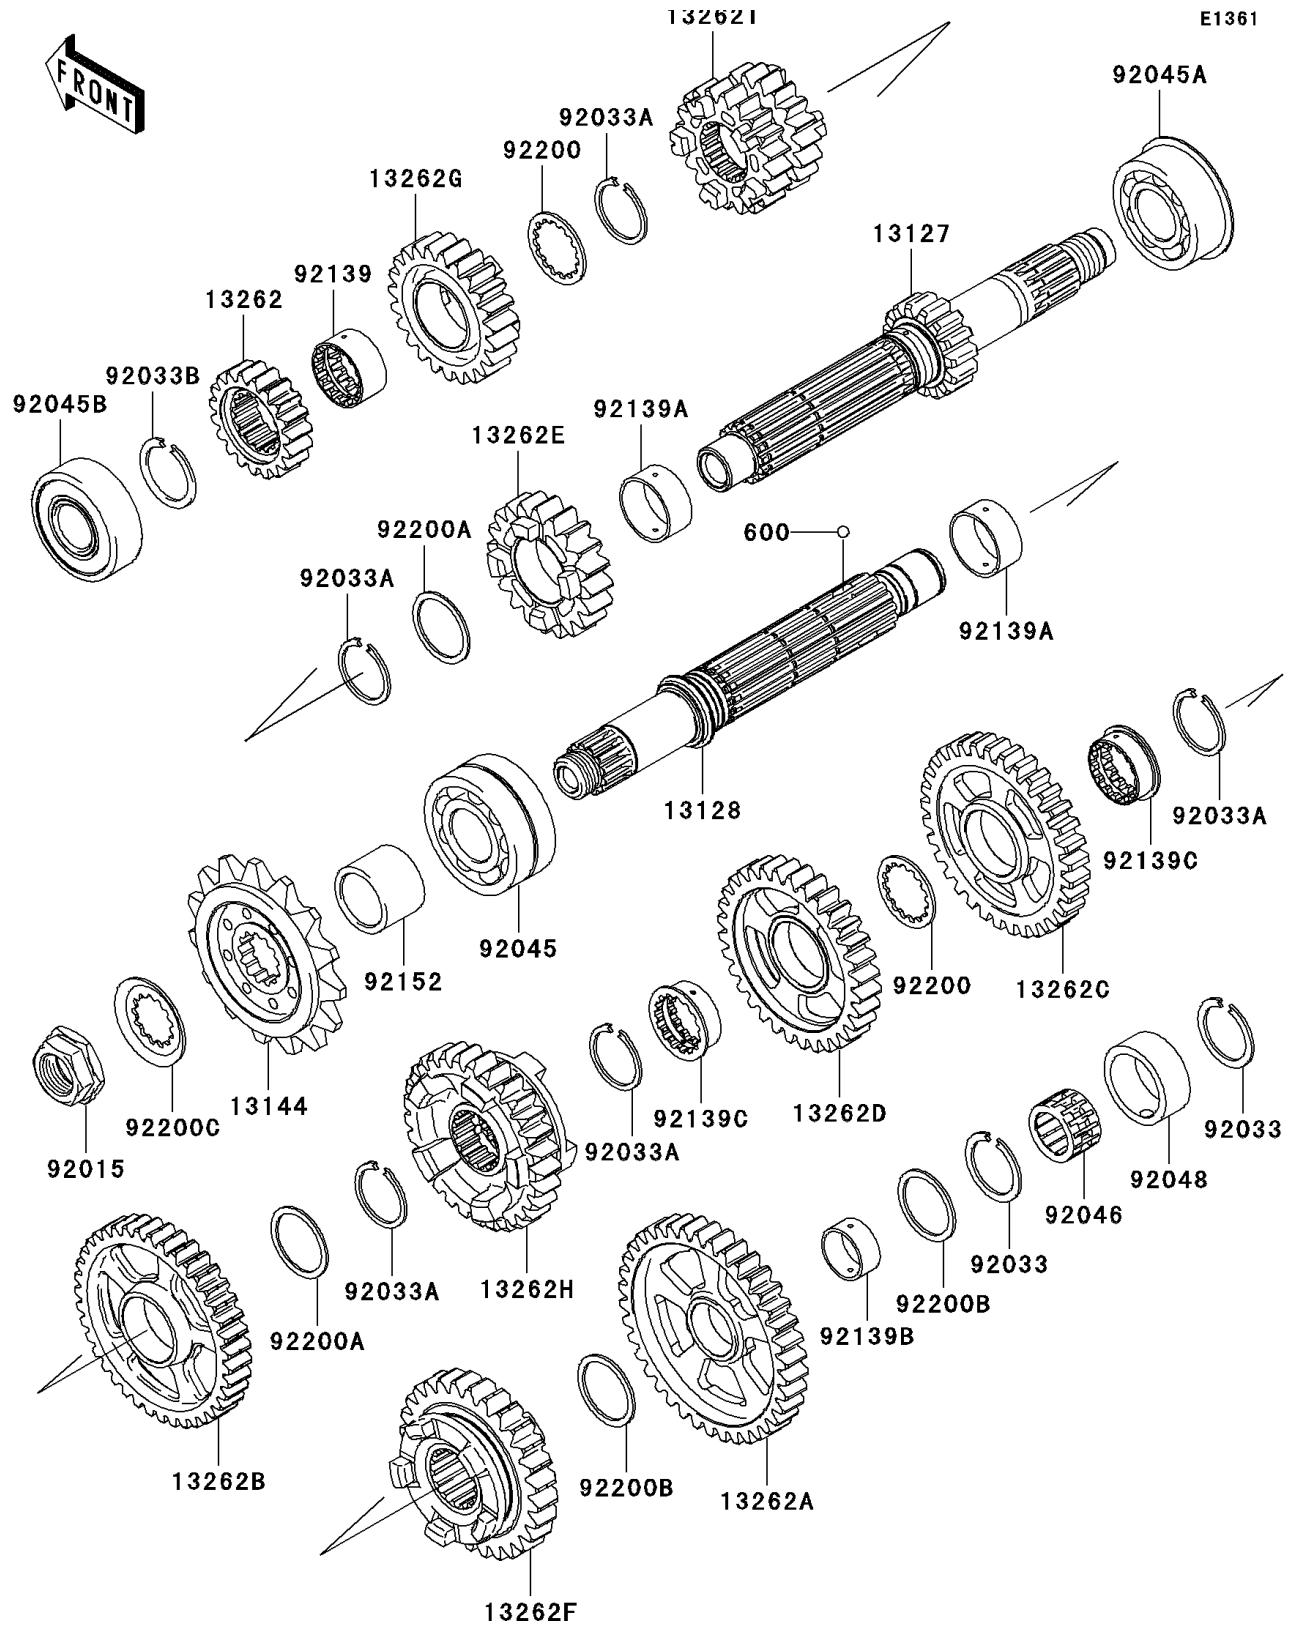

2010 Ninja® ZX™-10R

PARTS DIAGRAM

Transmission

Kawasaki

Let the Good Times Roll®

2010 Ninja® ZX™-10R

PARTS LIST

Transmission

ITEM NAME

PART NUMBER

QUANTITY
