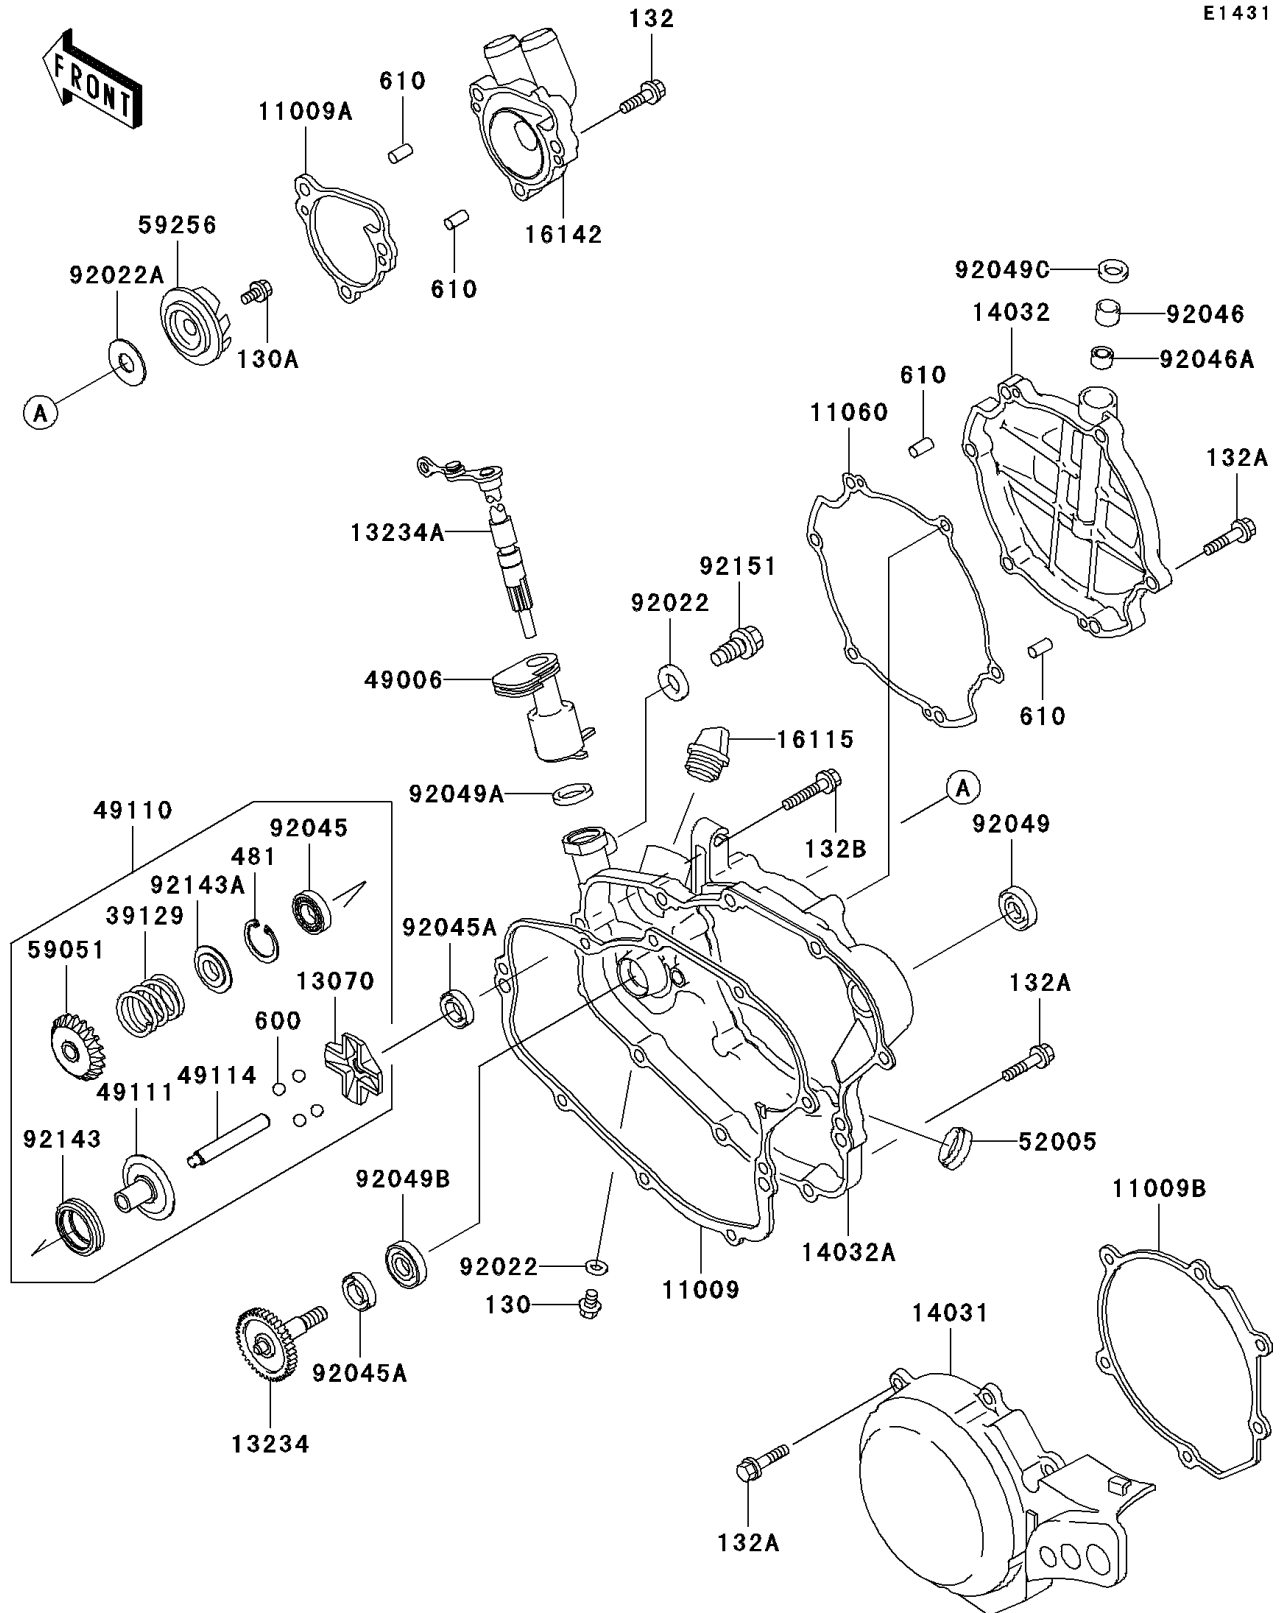

2001 KX85

PARTS DIAGRAM

Engine Cover(s)(A1/A2)

E1431

2001 KX85

PARTS LIST

Engine Cover(s)(A1/A2)

ITEM NAME

PART NUMBER

QUANTITY
