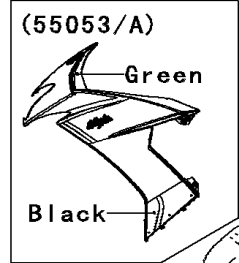

2009 Ninja® ZX™-10R

PARTS DIAGRAM

Cowling Lower

F2872

(55028/H)	Ebony
(55028A/I)	P. W. Orange
(55028B/J)	Black
(55028C/K)	C. B. Orange
(55028D/L)	Blue
(55028E/M)	Green

2009 Ninja® ZX™-10R

PARTS LIST

Cowling Lowers