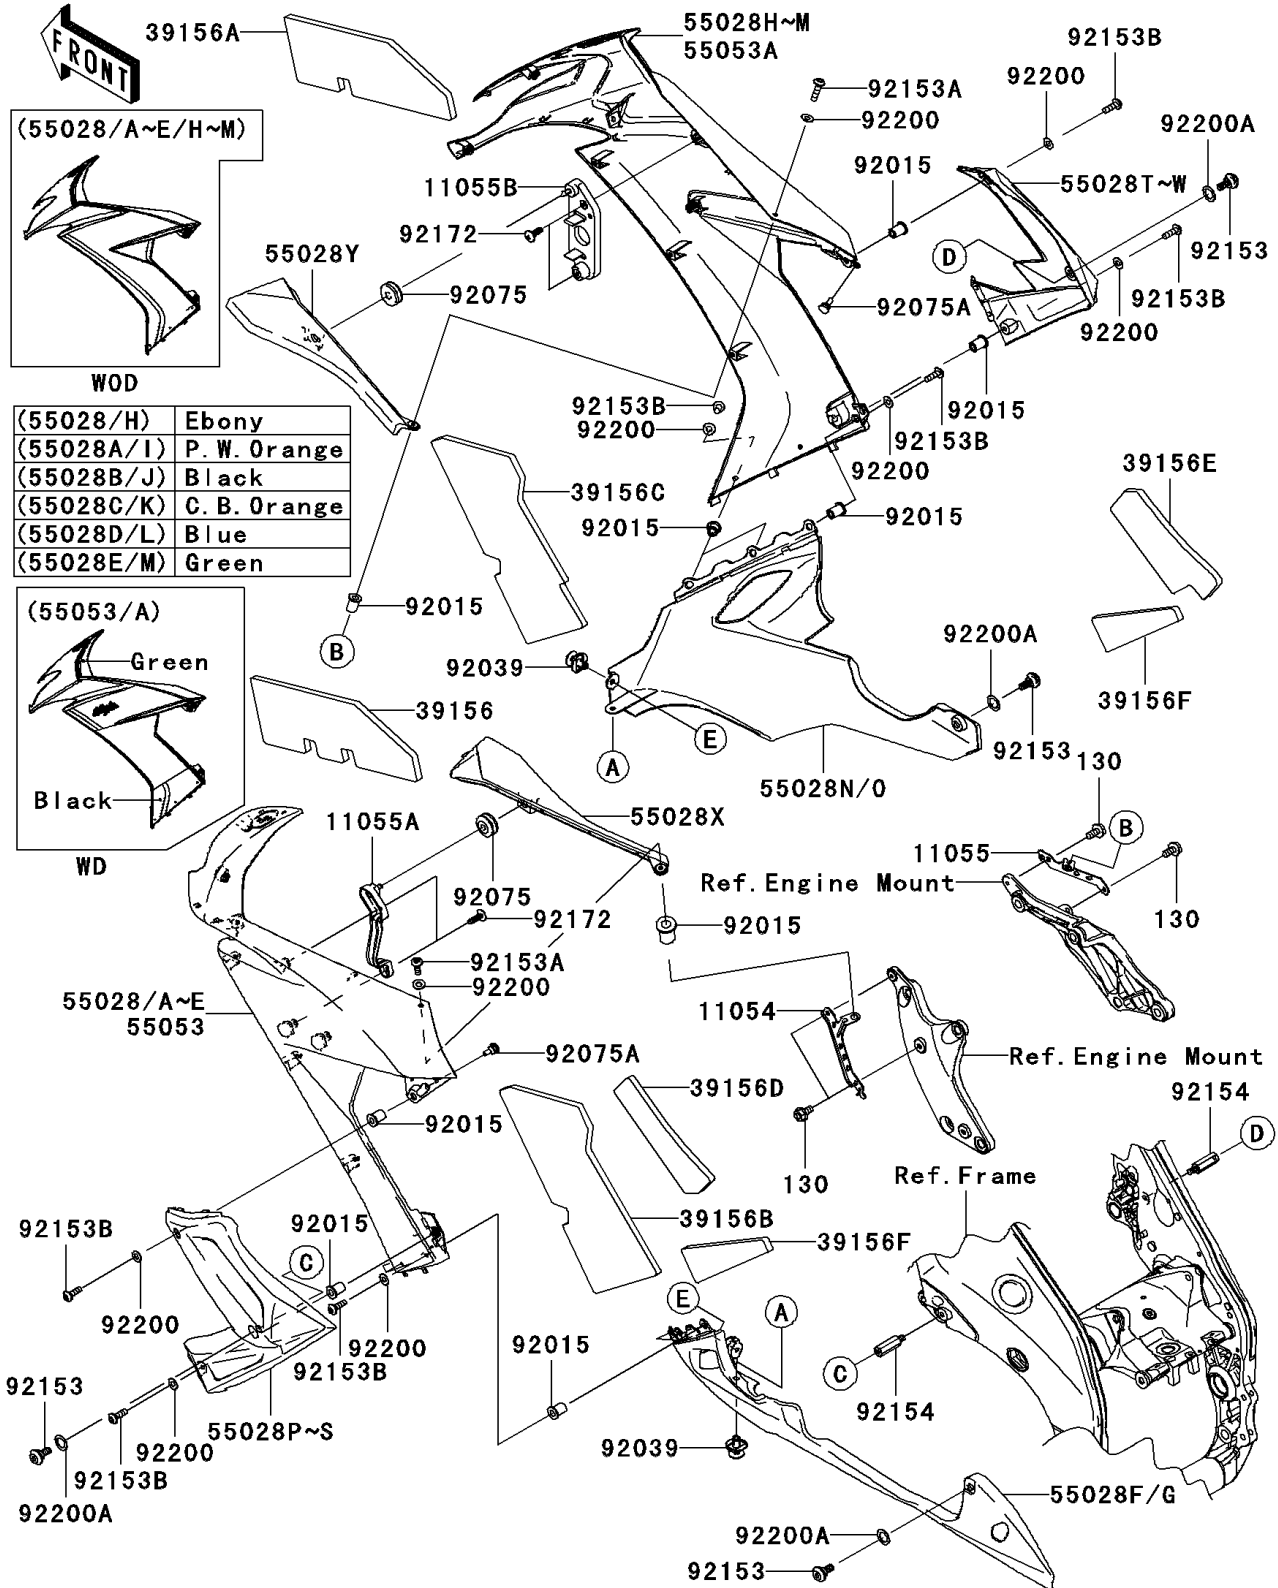

2009 Ninja® ZX™-10R

PARTS DIAGRAM

Cowling Lower

F2872

(55028/H)	Ebony
(55028A/I)	P. W. Orange
(55028B/J)	Black
(55028C/K)	C. B. Orange
(55028D/L)	Blue
(55028E/M)	Green

2009 Ninja® ZX™-10R

PARTS LIST

Cowling Lowers

ITEM NAME

PART NUMBER

QUANTITY
