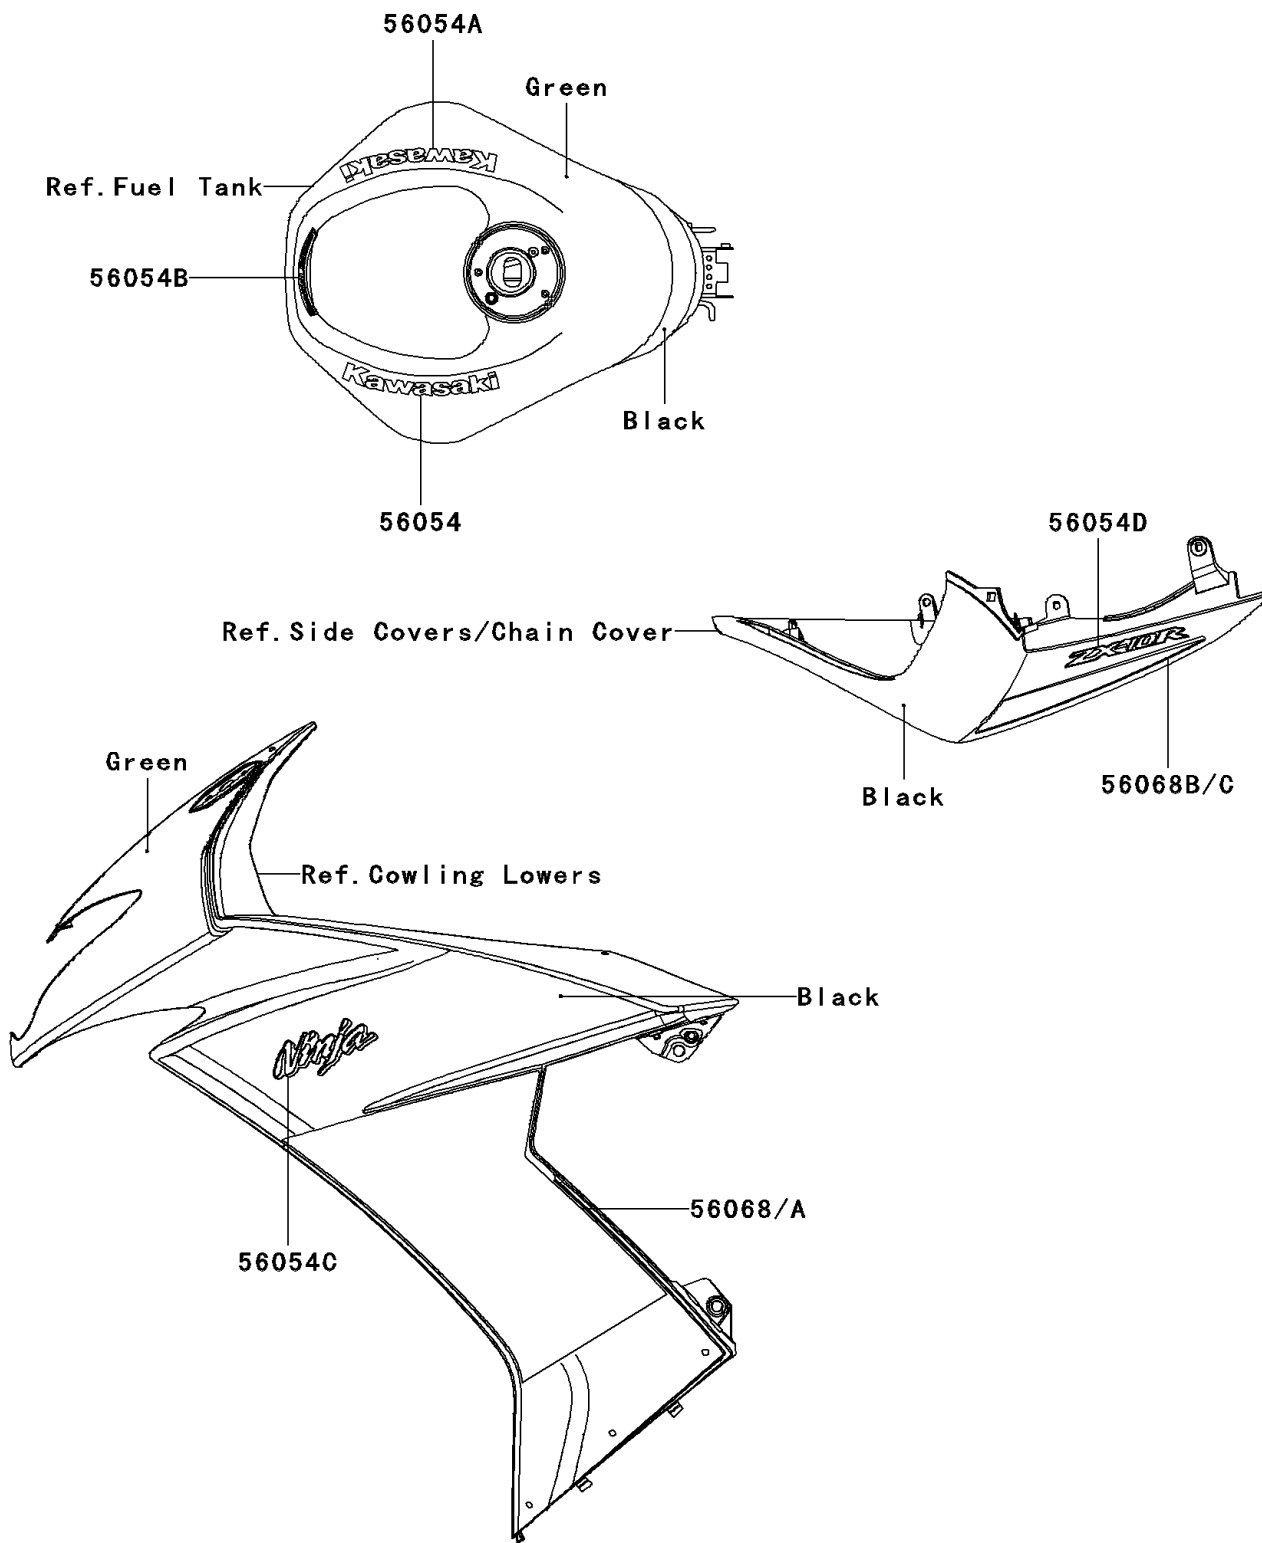

2009 Ninja® ZX™-10R

Kawasaki

Let the Good Times Roll®

PARTS DIAGRAM

Decals(Green/Black)(E9FA)

F2861G

2009 Ninja® ZX™-10R

PARTS LIST

Decals(Green/Black)(E9FA)

ITEM NAME

PART NUMBER

QUANTITY
