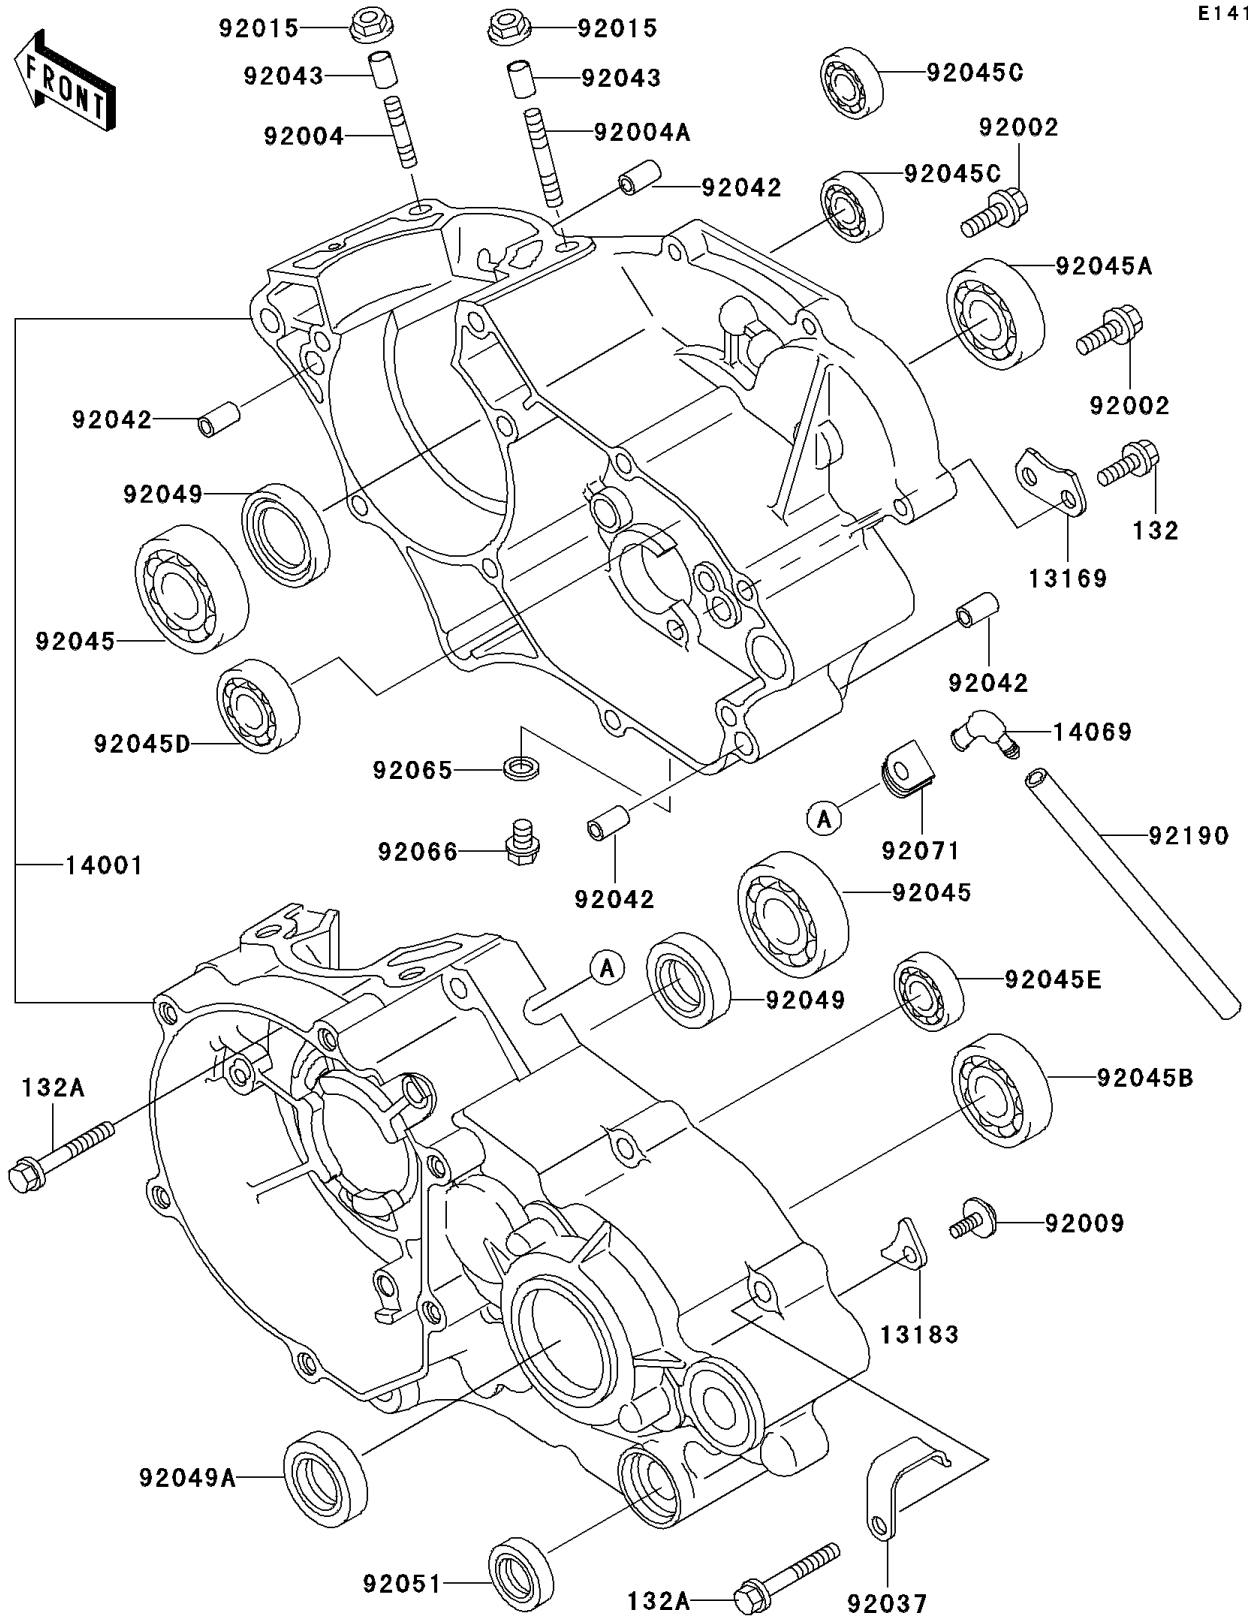

2005 KX85

PARTS DIAGRAM

Crankcase

E1411

2005 KX85

PARTS LIST

Crankcase

Kawasaki

Let the Good Times Roll®

ITEM NAME

PART NUMBER

QUANTITY
