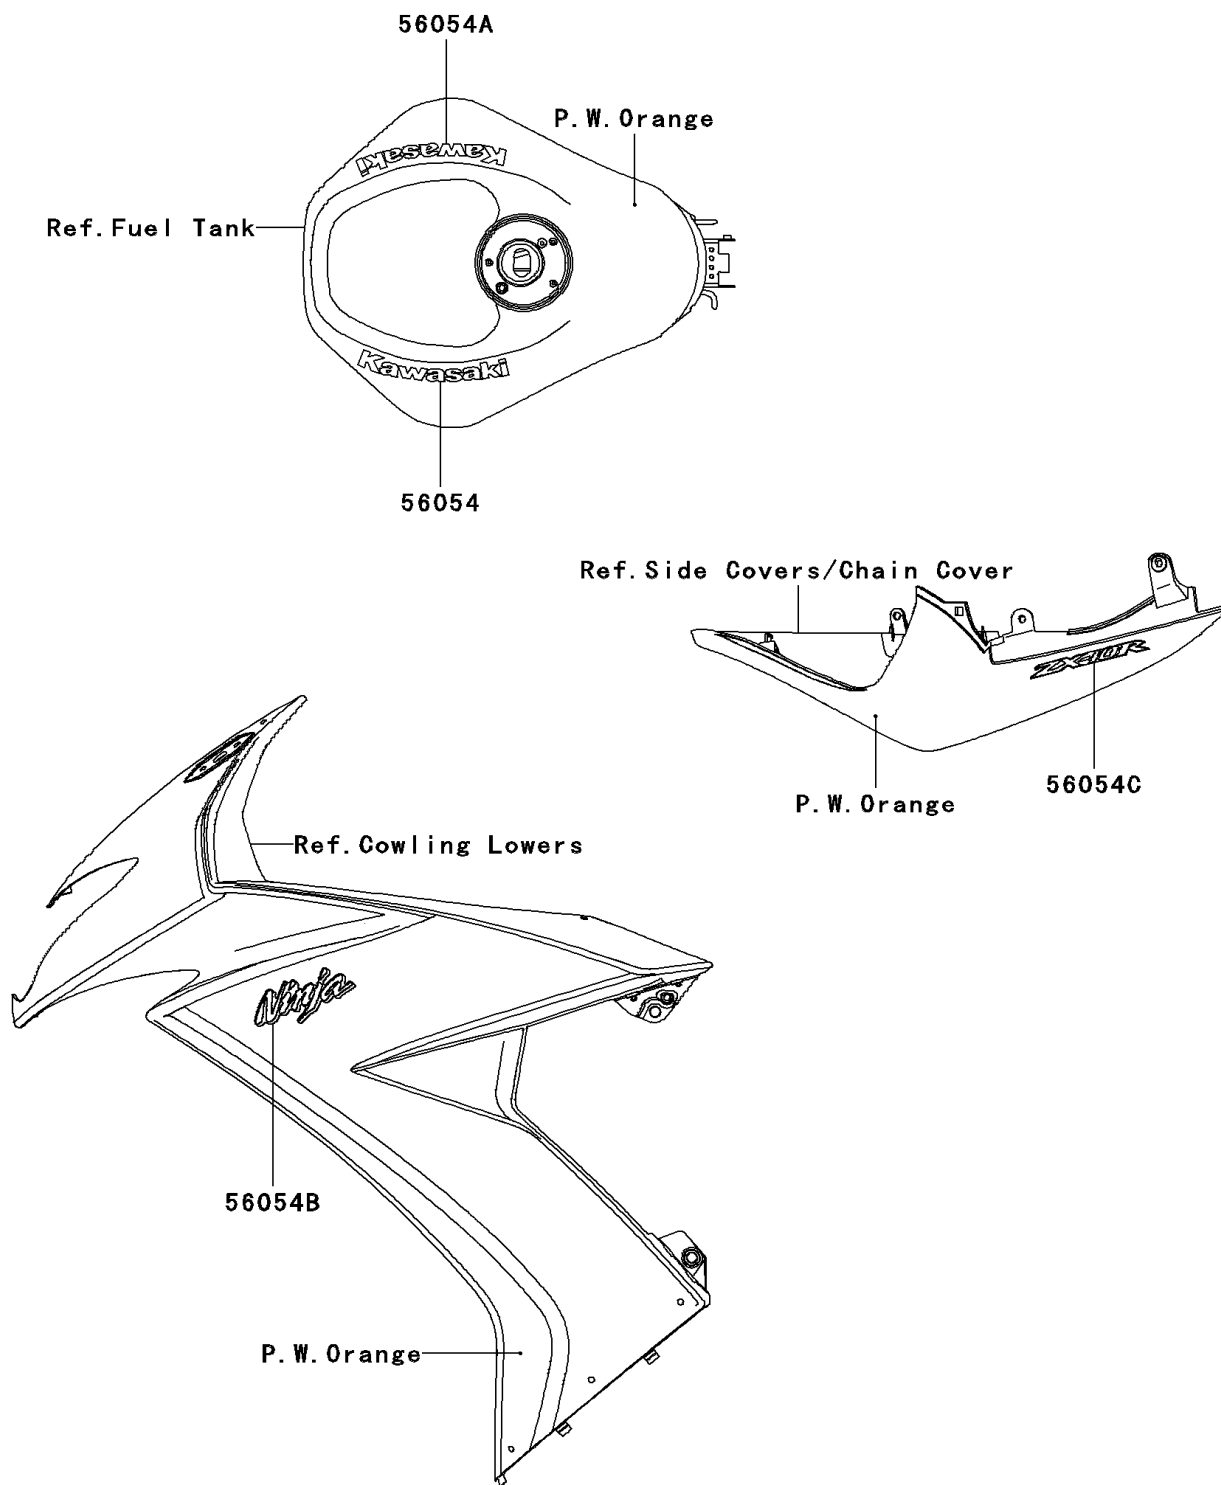

2008 Ninja® ZX™-10R

PARTS DIAGRAM

Decals(P.W.Orange)(E8F)(CN)

Kawasaki

Let the Good Times Roll®

F2861C

2008 Ninja® ZX™-10R

PARTS LIST

Decals(P.W.Orange)(E8F)(CN)

ITEM NAME

PART NUMBER

QUANTITY
