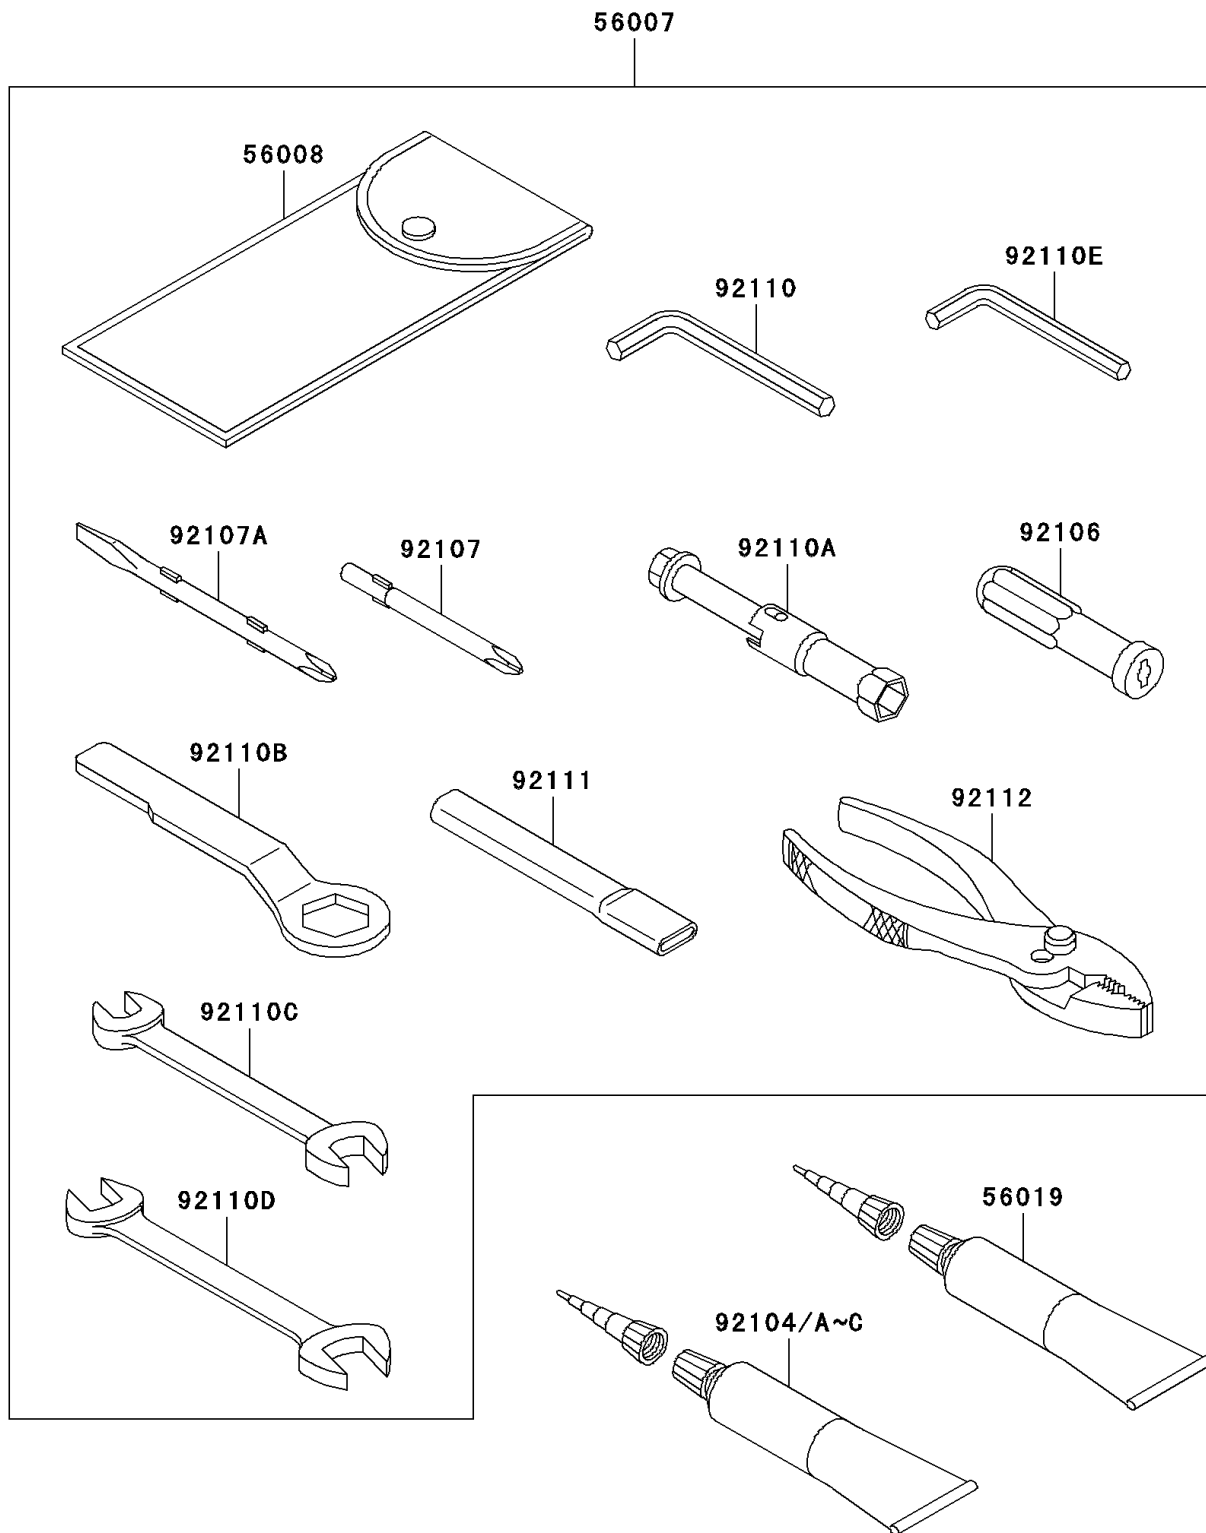

2009 Ninja[®] ZX[™]-10R

PARTS DIAGRAM

Owner's Tools(E9F/E9FA)

Kawasaki

Let the Good Times Roll[®]

F2810A

2009 Ninja® ZX™-10R

PARTS LIST

Owner's Tools(E9F/E9FA)

Kawasaki
Let the Good Times Roll®

ITEM NAME

PART NUMBER

QUANTITY
