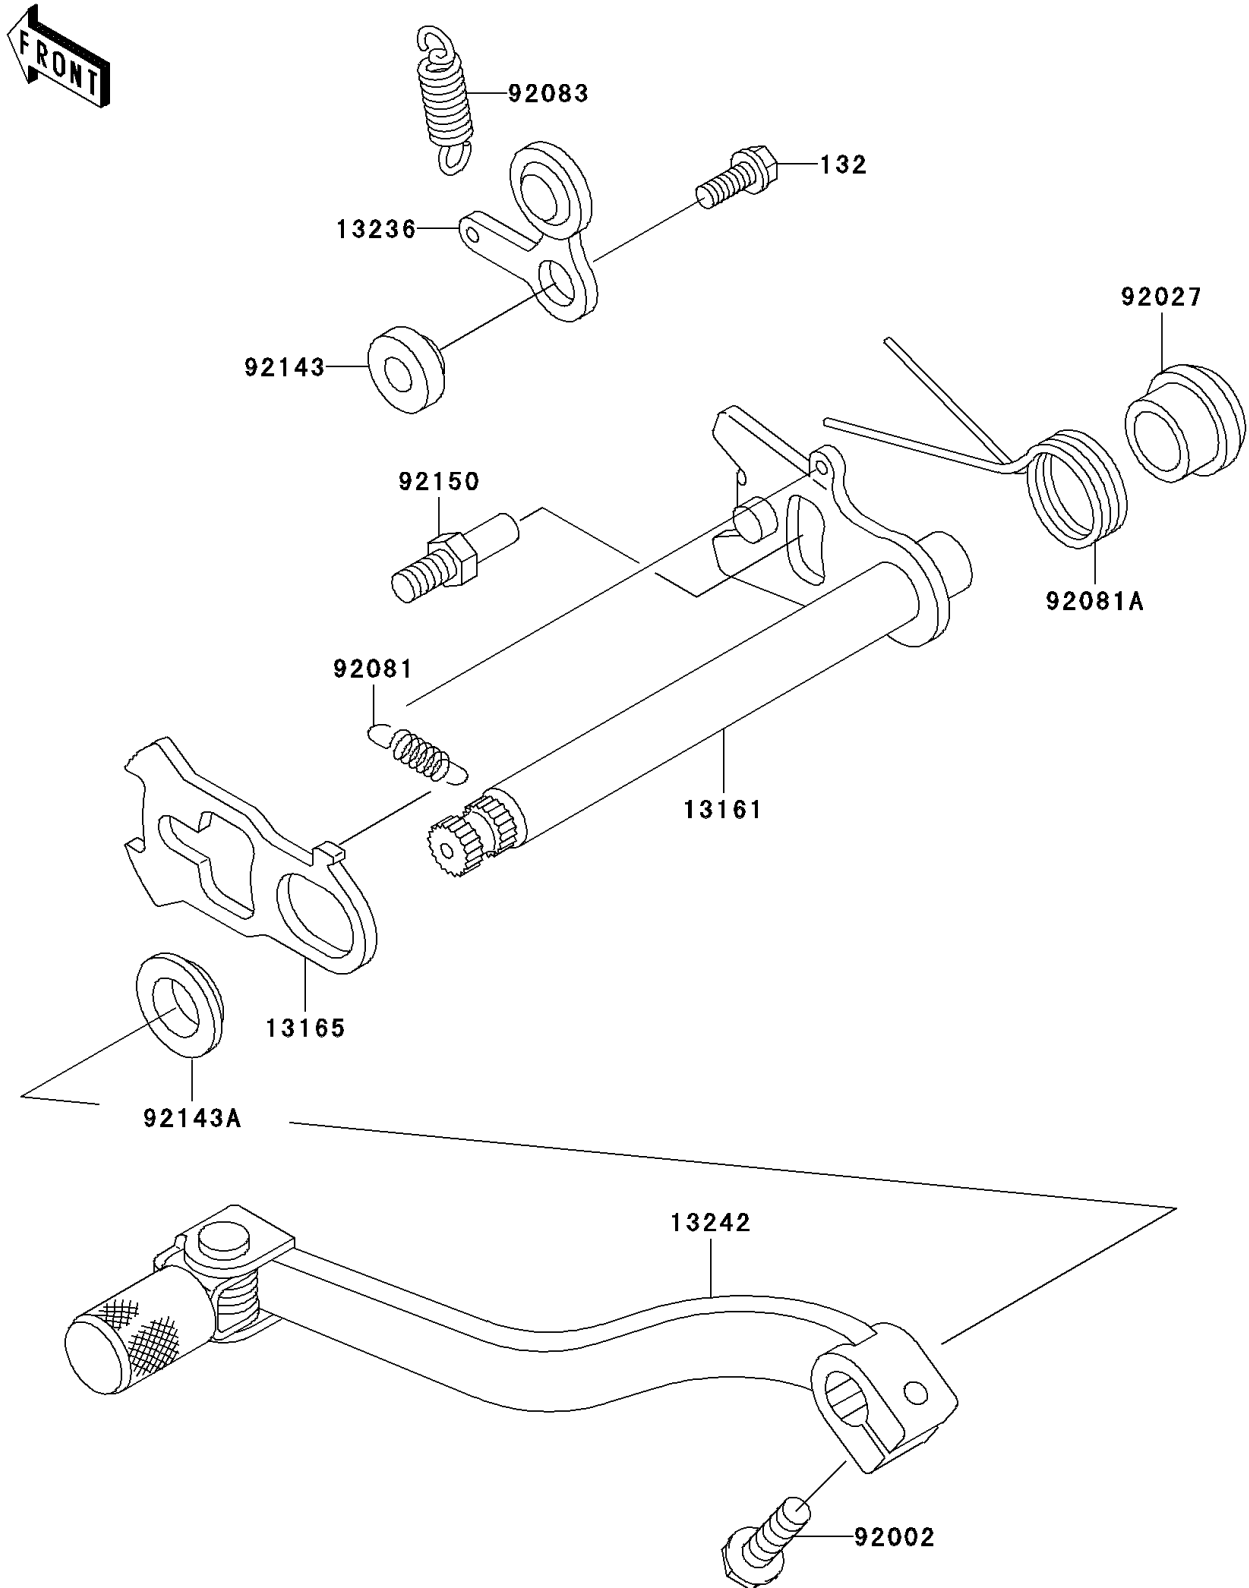

2003 KX85

PARTS DIAGRAM

Gear Change Mechanism

E1370

2003 KX85

PARTS LIST

Gear Change Mechanism

ITEM NAME

PART NUMBER

QUANTITY
