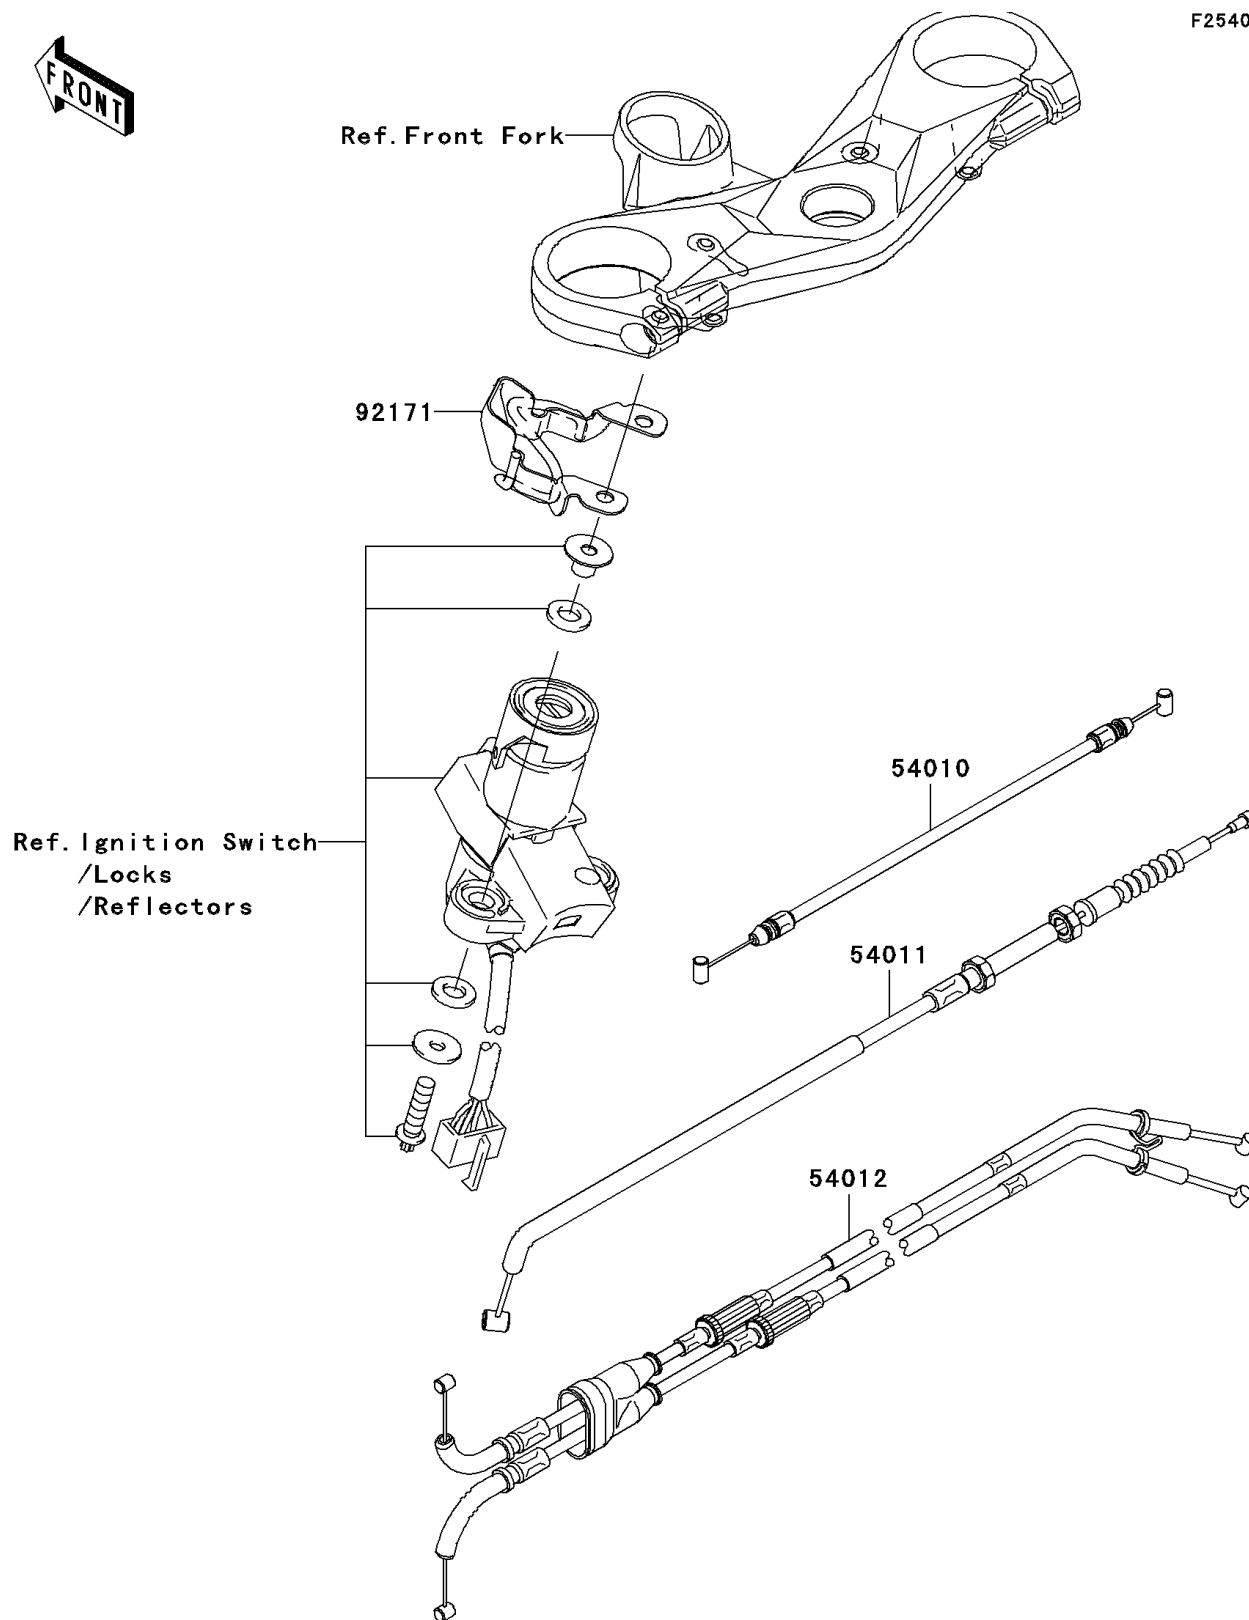

2009 Ninja[®] ZX[™]-10R

PARTS DIAGRAM

Cables

Kawasaki

Let the Good Times Roll[®]

F2540

2009 Ninja® ZX™-10R

PARTS LIST

Cables

ITEM NAME

PART NUMBER

QUANTITY
