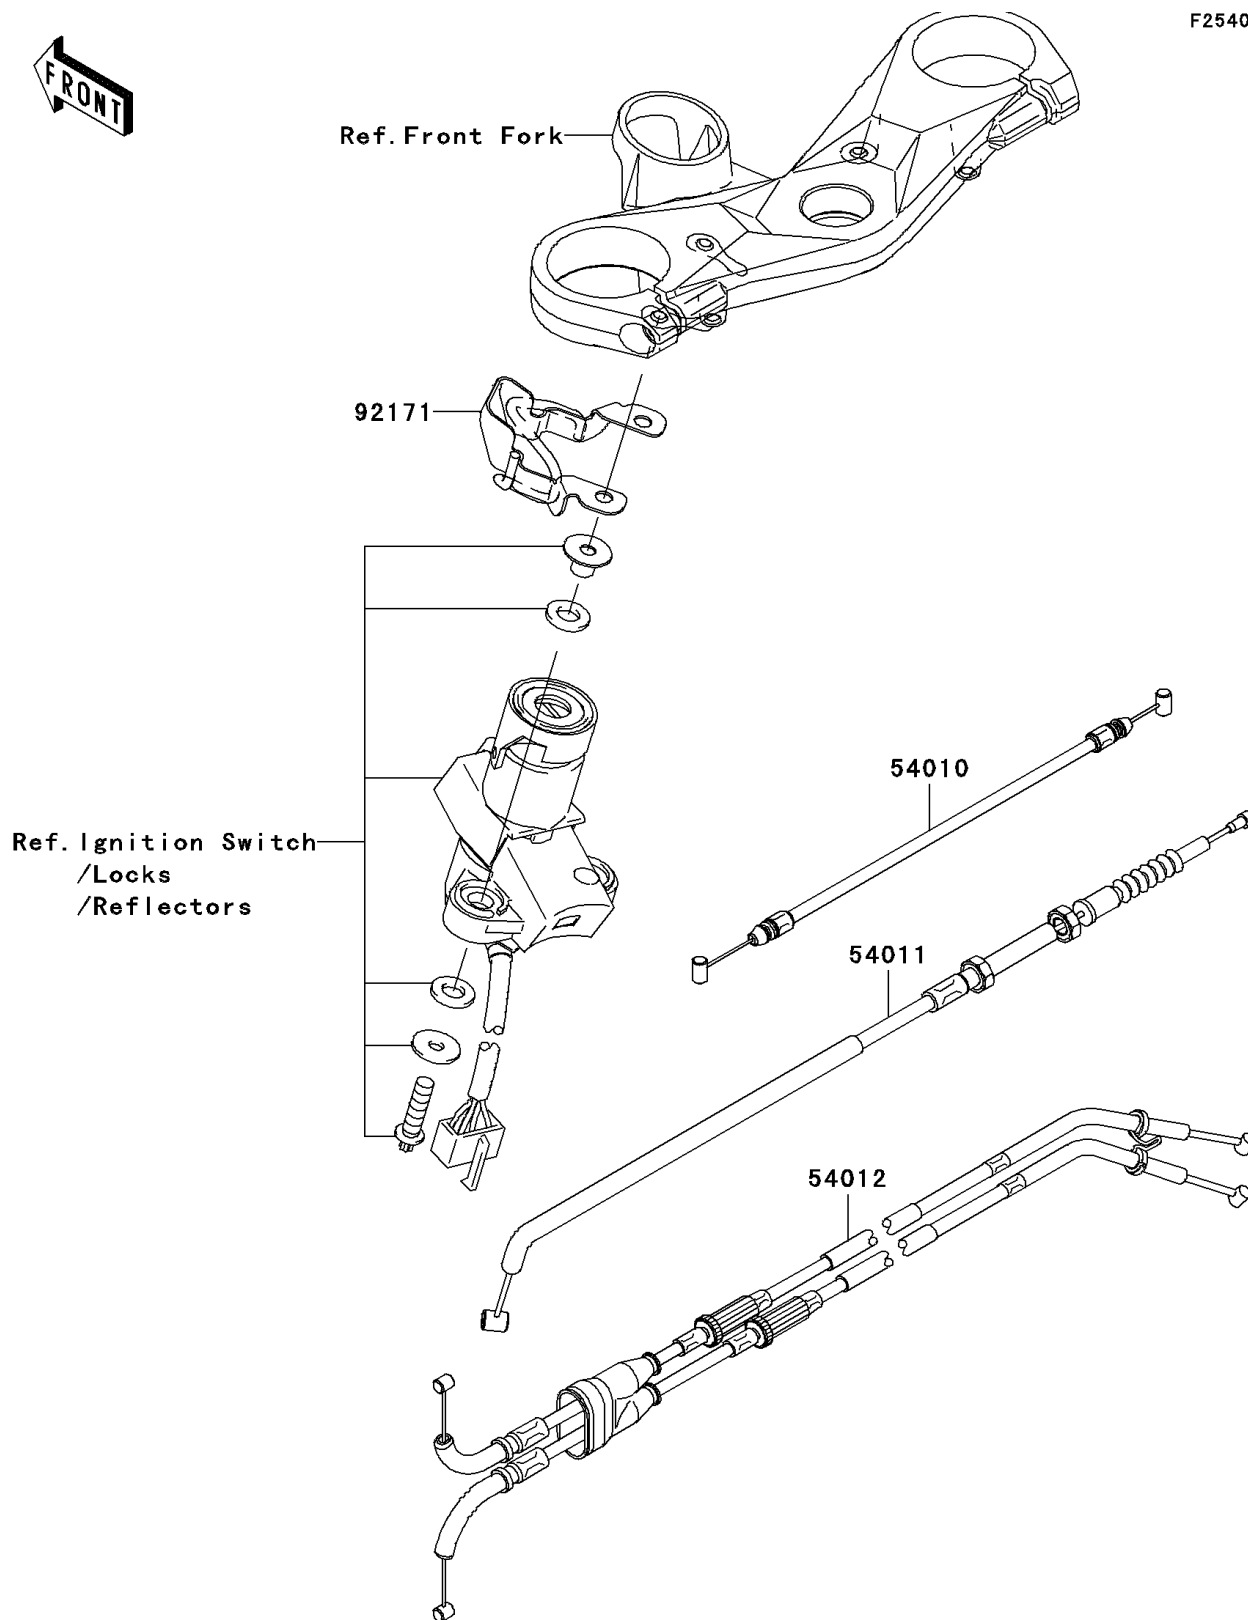

2008 Ninja[®] ZX[™]-10R

PARTS DIAGRAM

Cables

Kawasaki

Let the Good Times Roll[®]

F2540

2008 Ninja® ZX™-10R

PARTS LIST

Cables

ITEM NAME

PART NUMBER

QUANTITY
