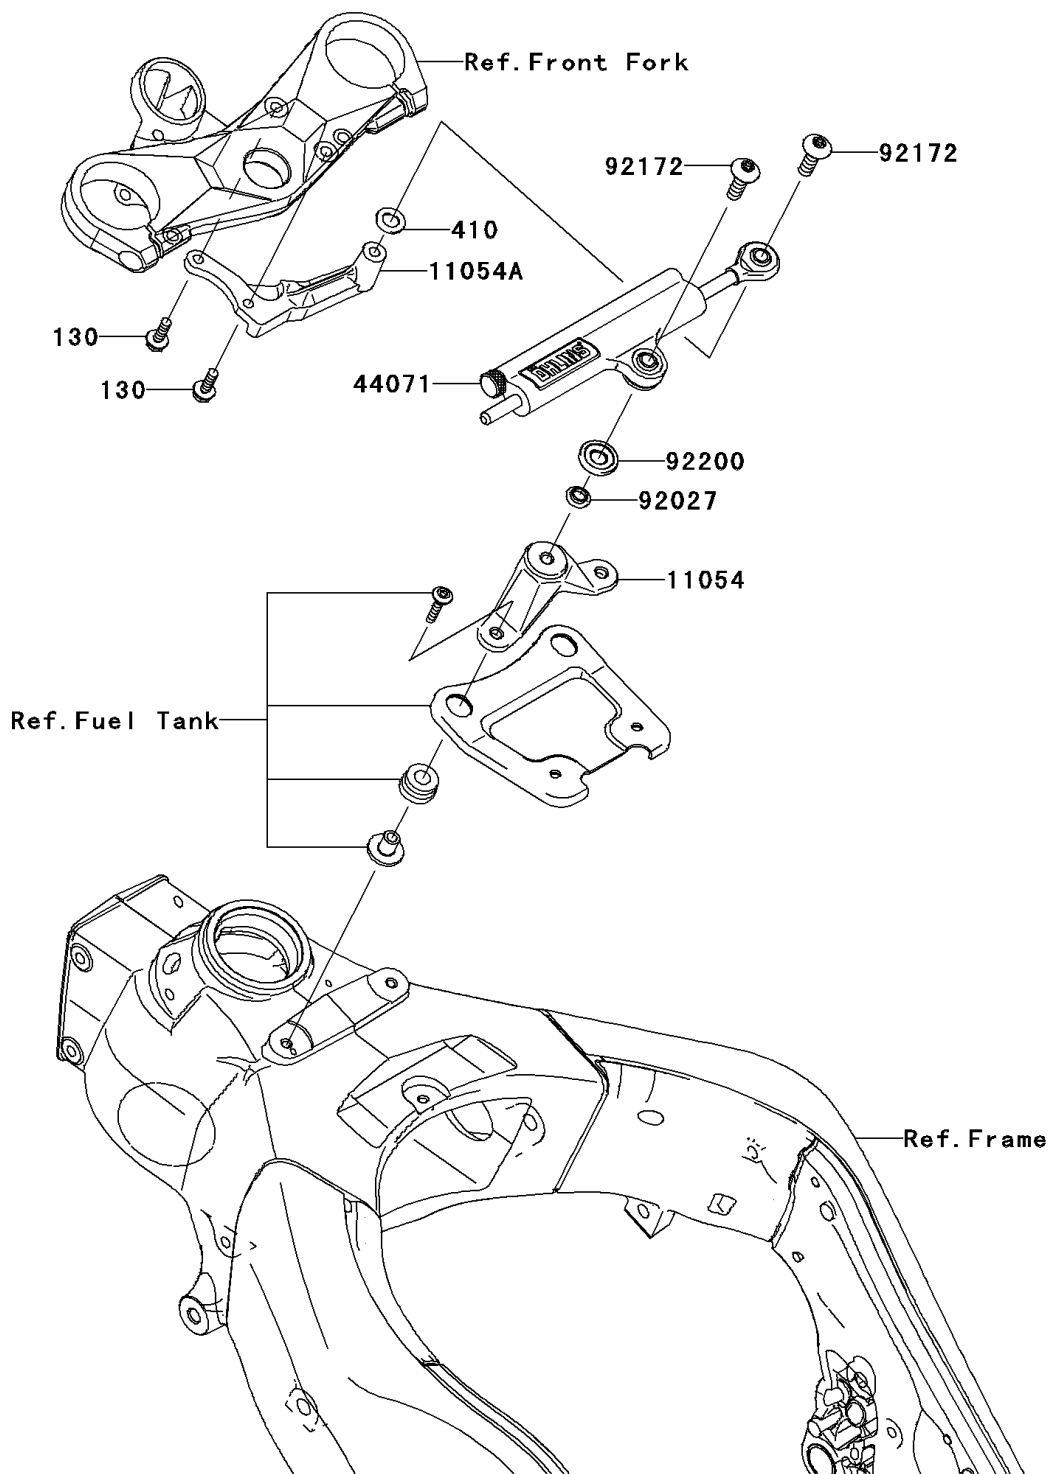

2009 Ninja[®] ZX[™]-10R

PARTS DIAGRAM

Steering Damper

F2313

2009 Ninja[®] ZX[™]-10R

PARTS LIST

Steering Damper

ITEM NAME

PART NUMBER

QUANTITY
