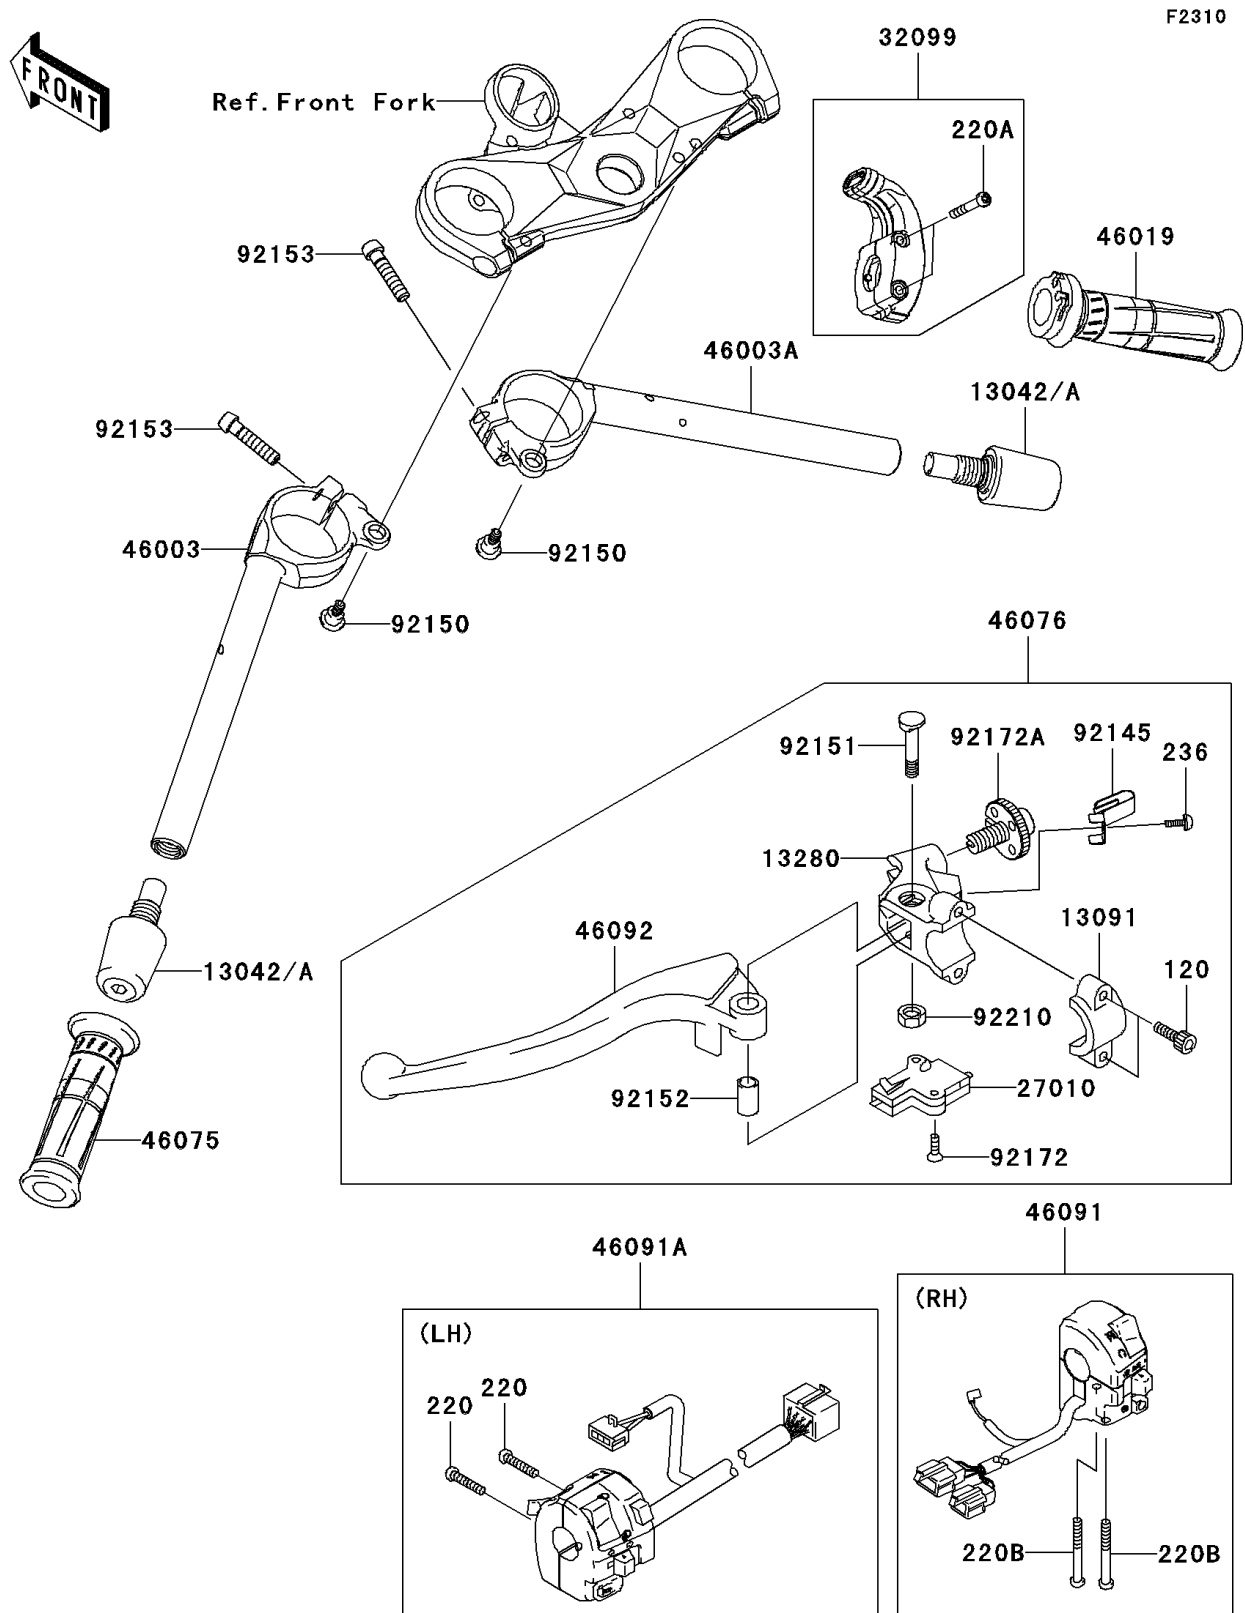

2009 Ninja[®] ZX[™]-10R

PARTS DIAGRAM

Handlebar

Kawasaki

Let the Good Times Roll[®]

2009 Ninja® ZX™-10R

PARTS LIST

Handlebar

ITEM NAME

PART NUMBER

QUANTITY
