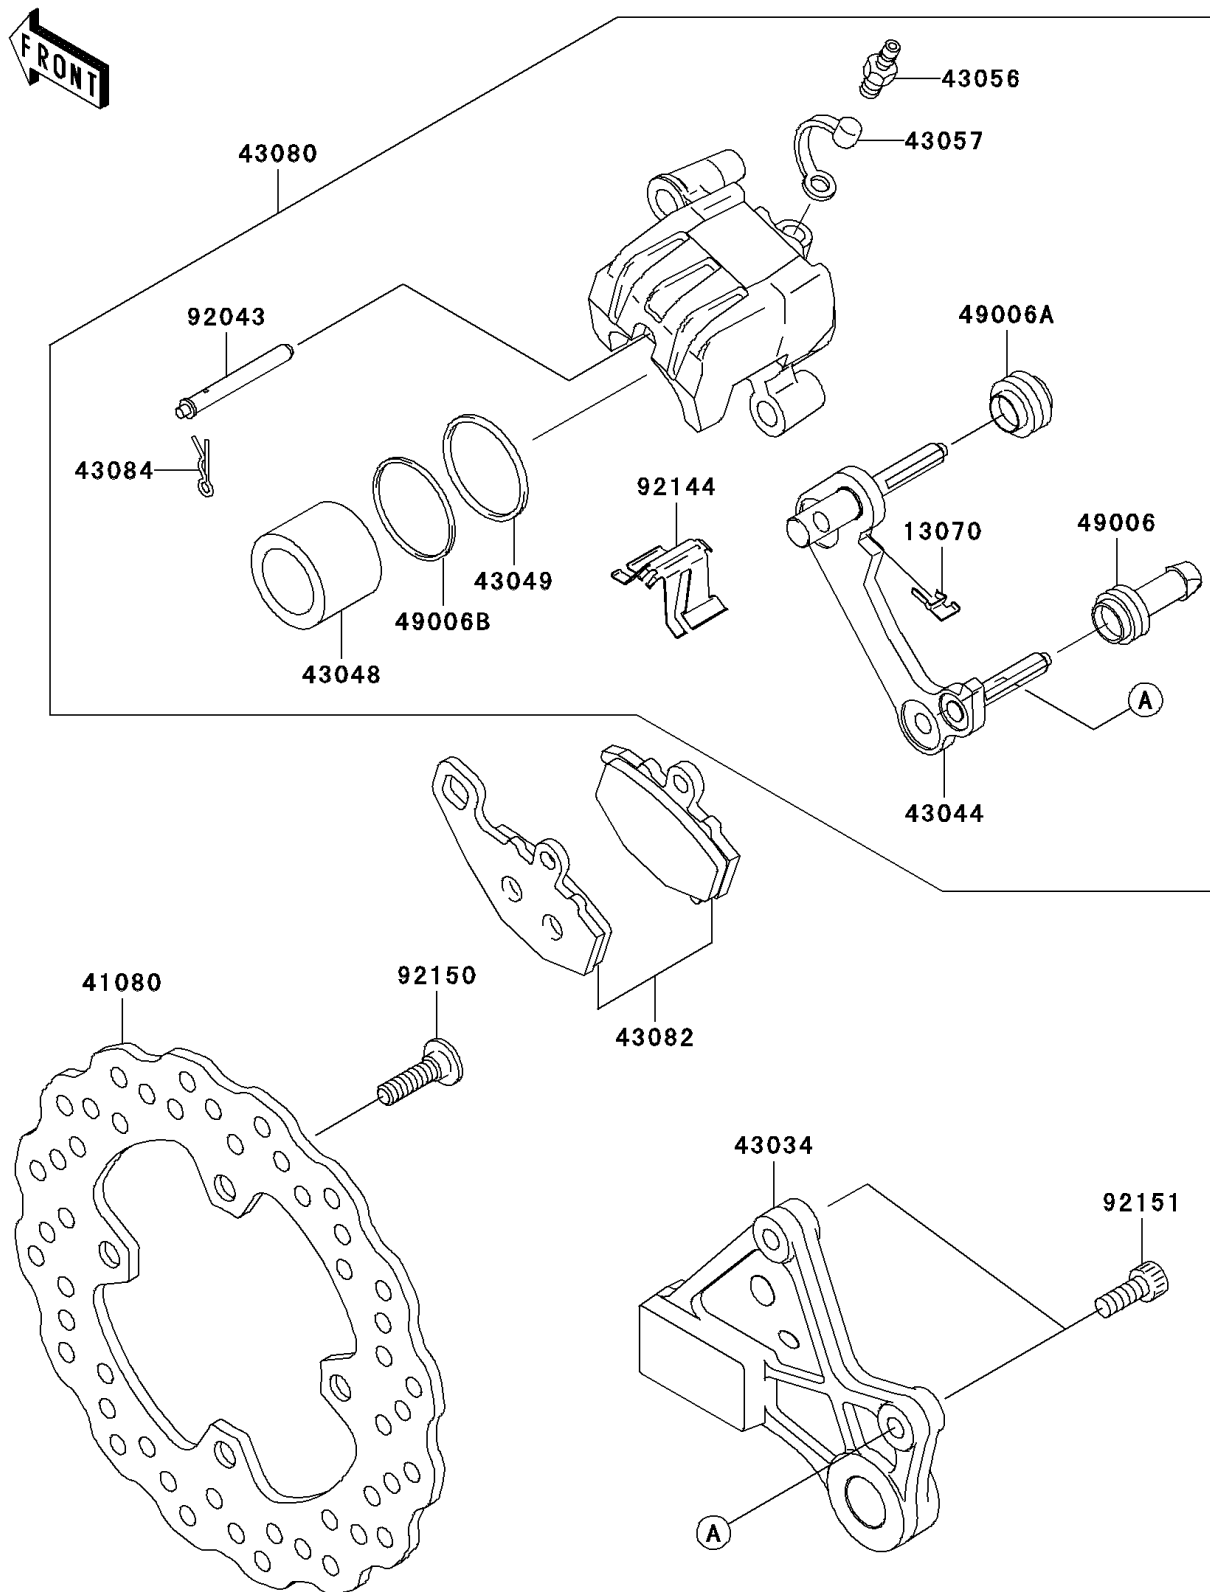

2009 Ninja[®] ZX[™]-10R

PARTS DIAGRAM

Rear Brake

F2294

2009 Ninja® ZX™-10R

PARTS LIST

Rear Brake

ITEM NAME

PART NUMBER

QUANTITY
