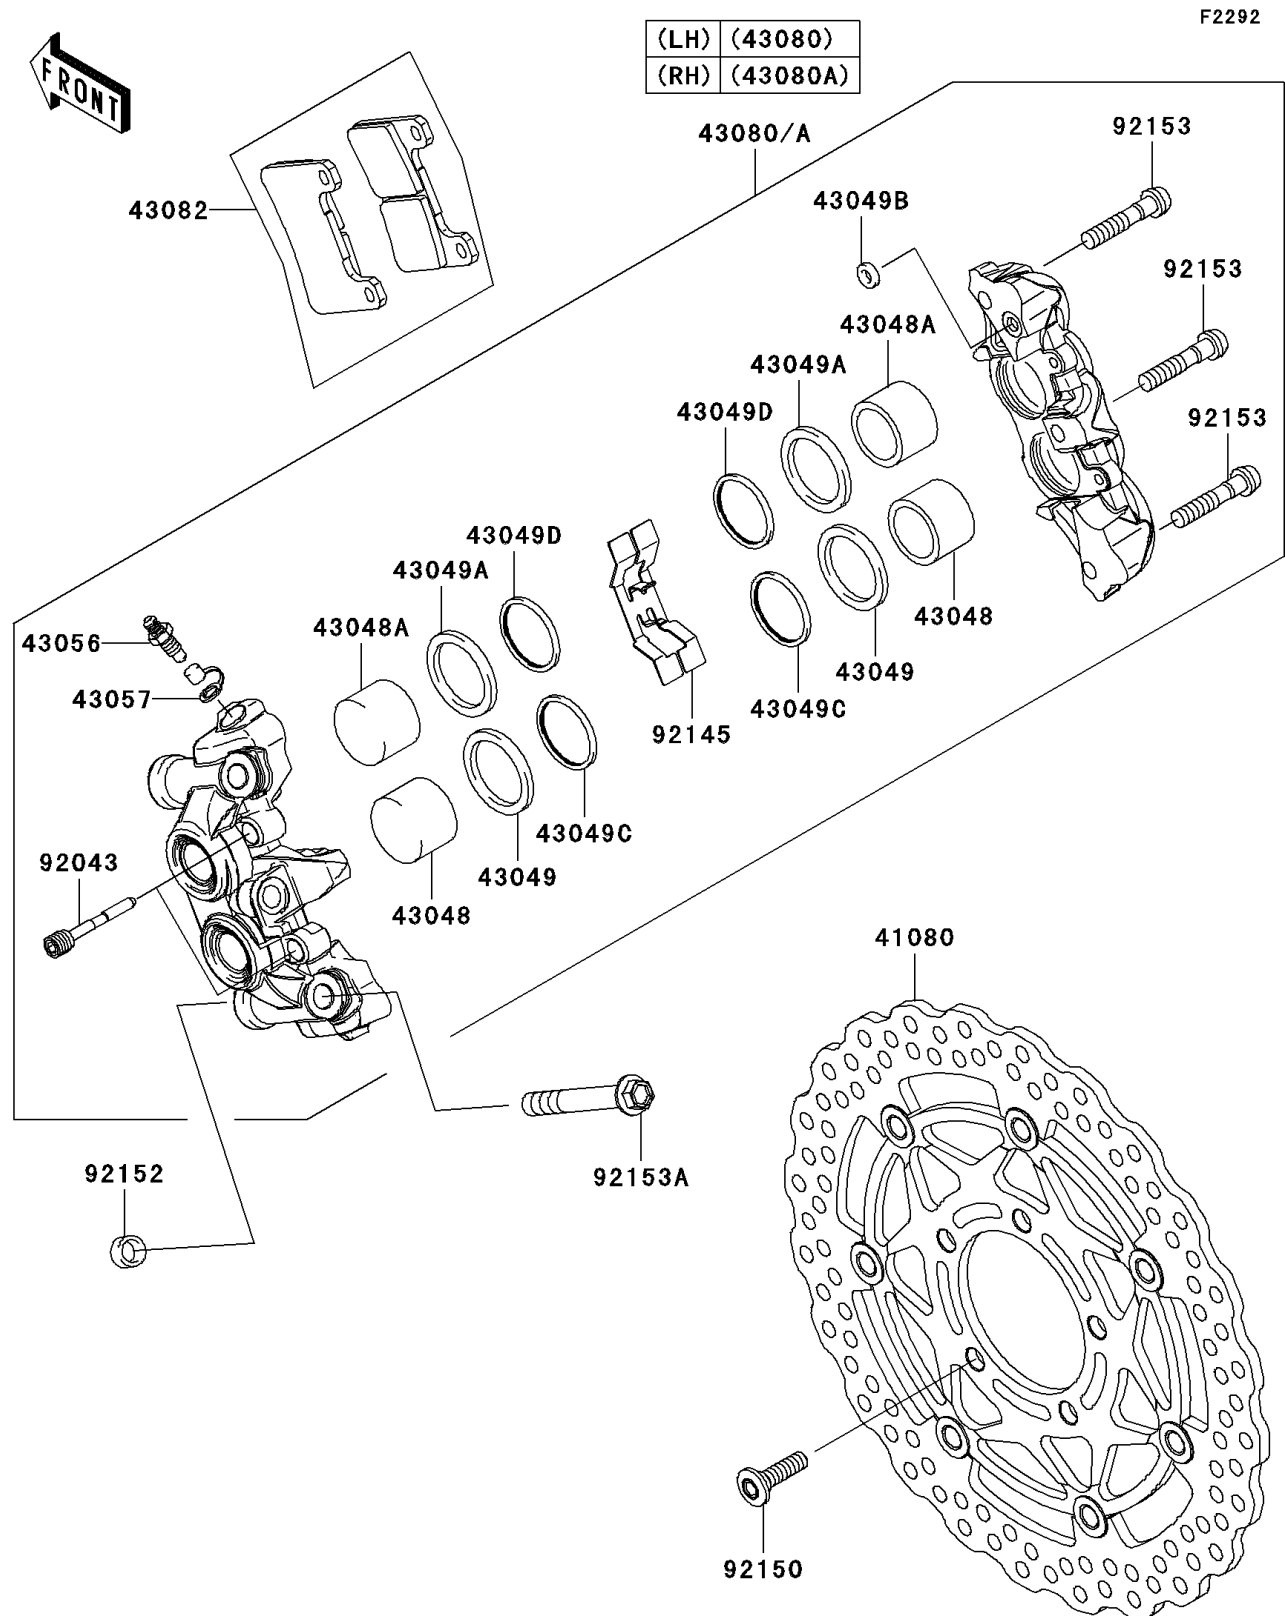

2009 Ninja® ZX™-10R

PARTS DIAGRAM

Front Brake

2009 Ninja® ZX™-10R

PARTS LIST

Front Brake

ITEM NAME

PART NUMBER

QUANTITY
